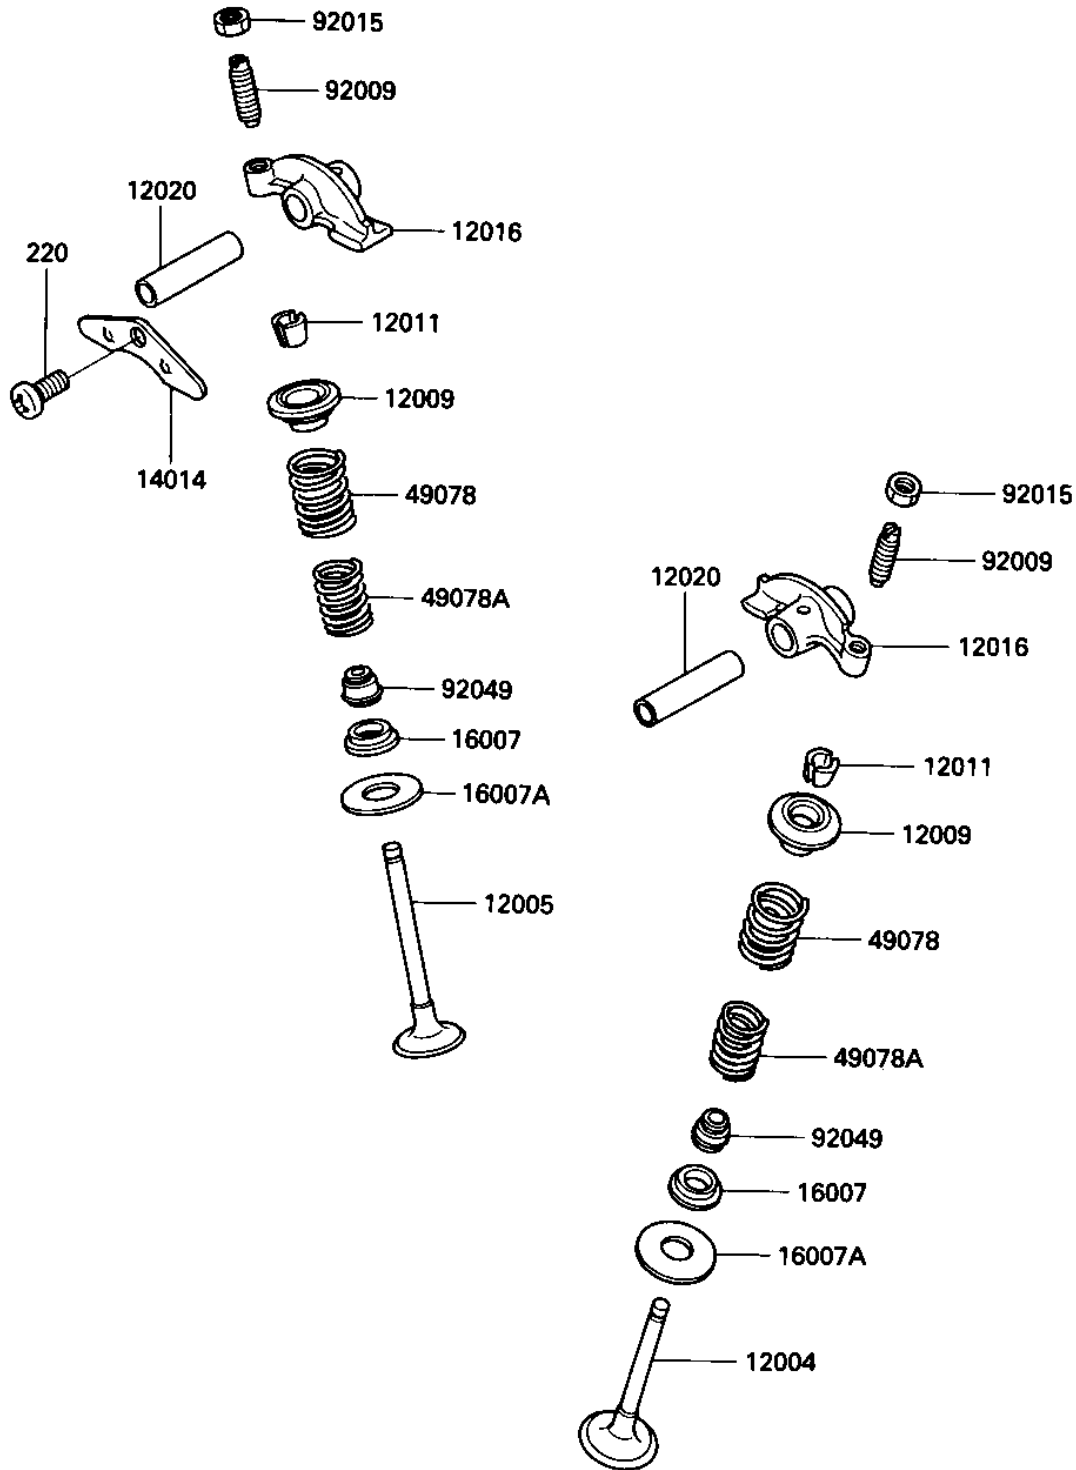

1986 Bayou 300 PARTS DIAGRAM

ROCKER ARMS/VALVES

E1210-0039

1986 Bayou 300 PARTS LIST

ROCKER ARMS/VALVES

ITEM NAME	PART NUMBER	QUANTITY
VALVE,INLET (Ref # 12004)	12004-1006	1
VALVE,EXHAUST (Ref # 12005)	12005-1005	1
RETAINER,VALVE SPRING (Ref # 12009)	12009-006	2
SPLIT KEEPER (Ref # 12011)	12011-004	4
ARM,ROCKER (Ref # 12016)	12016-012	2
SHAFT,ROCKER ARM (Ref # 12020)	12020-004	2
PLATE,POSITIONING (Ref # 14014)	14014-034	1
SEAT-SPRING,INNER (Ref # 16007)	16007-1045	2
SEAT-SPRING,OUTER (Ref # 16007A)	16007-1046	2
SPRING,OUTER VALVE (Ref # 49078)	12007-013	2
SPRING,INNER VALVE (Ref # 49078A)	12007-014	2
SCREW,SLOTTED,ROCKER (Ref # 92009)	92013-009	2
NUT,ROCKER ARM FITTNG (Ref # 92015)	92016-061	2
OIL SEAL,RV37129.5 (Ref # 92049)	92049-016	2
SCREW PAN HEAD 6X10 (Ref # 220)	220B0610	1