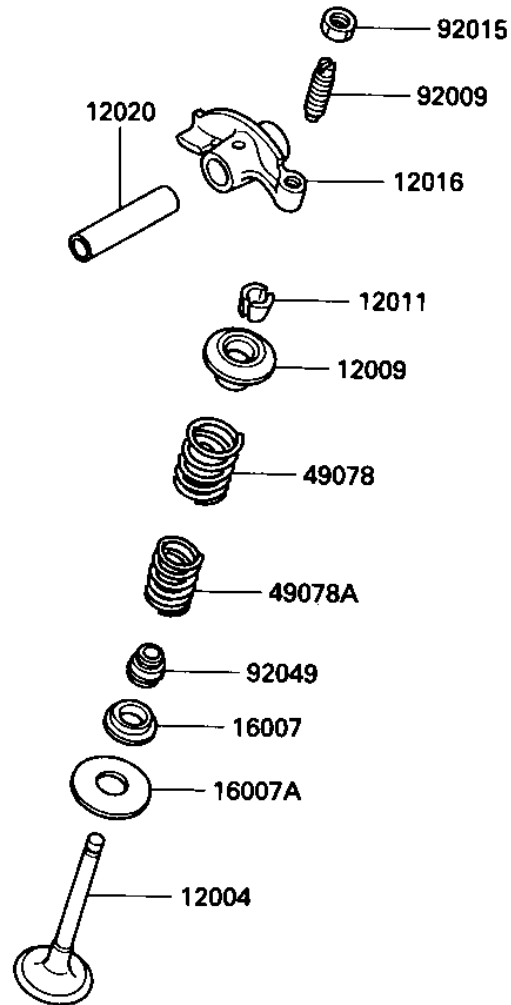

1986 Bayou 300 PARTS DIAGRAM

ROCKER ARMS/VALVES

E1210-0039

1986 Bayou 300 PARTS LIST

ROCKER ARMS/VALVES

ITEM NAME	PART NUMBER	QUANTITY
VALVE,INLET (Ref # 12004)	12004-1006	1
VALVE,EXHAUST (Ref # 12005)	12005-1005	1
RETAINER,VALVE SPRING (Ref # 12009)	12009-006	1
SPLIT KEEPER (Ref # 12011)	12011-004	1
ARM,ROCKER (Ref # 12016)	12016-012	1
SHAFT,ROCKER ARM (Ref # 12020)	12020-004	1
PLATE,POSITIONING (Ref # 14014)	14014-034	1
SEAT-SPRING,INNER (Ref # 16007)	16007-1045	1
SEAT-SPRING,OUTER (Ref # 16007A)	16007-1046	1
SPRING,OUTER VALVE (Ref # 49078)	12007-013	1
SPRING,INNER VALVE (Ref # 49078A)	12007-014	1
SCREW,SLOTTED,ROCKER (Ref # 92009)	92013-009	1
NUT,ROCKER ARM FITTNG (Ref # 92015)	92016-061	1
OIL SEAL,RV37129.5 (Ref # 92049)	92049-016	1
SCREW PAN HEAD 6X10 (Ref # 220)	220B0610	1