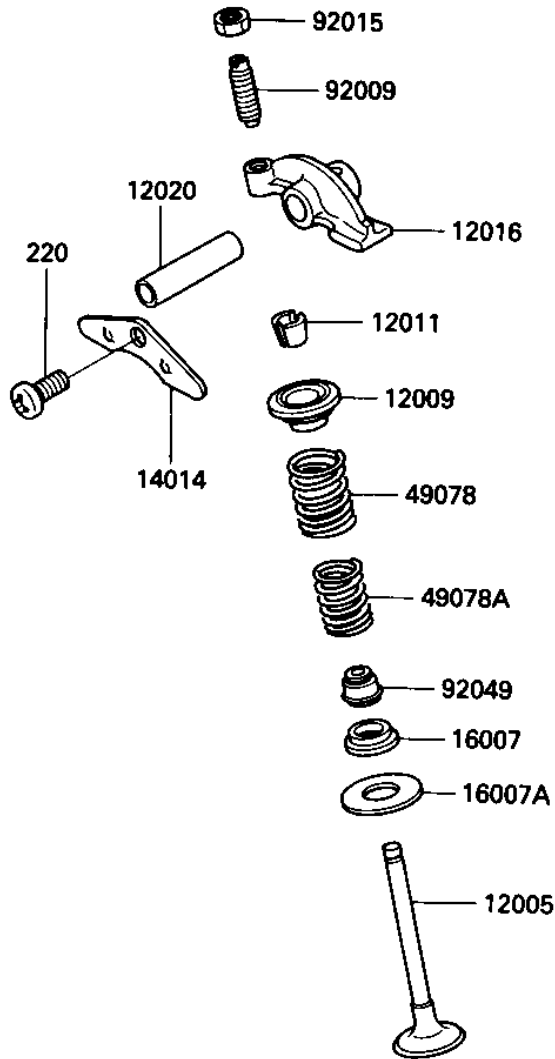

1986 Bayou 300 PARTS DIAGRAM

ROCKER ARMS/VALVES

E1210-0039

1986 Bayou 300 PARTS LIST

ROCKER ARMS/VALVES

ITEM NAME	PART NUMBER	QUANTITY
VALVE,INLET (Ref # 12004)	12004-1006	1
VALVE,EXHAUST (Ref # 12005)	12005-1005	1
RETAINER,VALVE SPRING (Ref # 12009)	12009-006	1
SPLIT KEEPER (Ref # 12011)	12011-004	1
ARM,ROCKER (Ref # 12016)	12016-012	1
SHAFT,ROCKER ARM (Ref # 12020)	12020-004	1
PLATE,POSITIONING (Ref # 14014)	14014-034	1
SEAT-SPRING,INNER (Ref # 16007)	16007-1045	1
SEAT-SPRING,OUTER (Ref # 16007A)	16007-1046	1
SPRING,OUTER VALVE (Ref # 49078)	12007-013	1
SPRING,INNER VALVE (Ref # 49078A)	12007-014	1
SCREW,SLOTTED,ROCKER (Ref # 92009)	92013-009	1
NUT,ROCKER ARM FITTNG (Ref # 92015)	92016-061	1
OIL SEAL,RV37129.5 (Ref # 92049)	92049-016	1
SCREW PAN HEAD 6X10 (Ref # 220)	220B0610	1