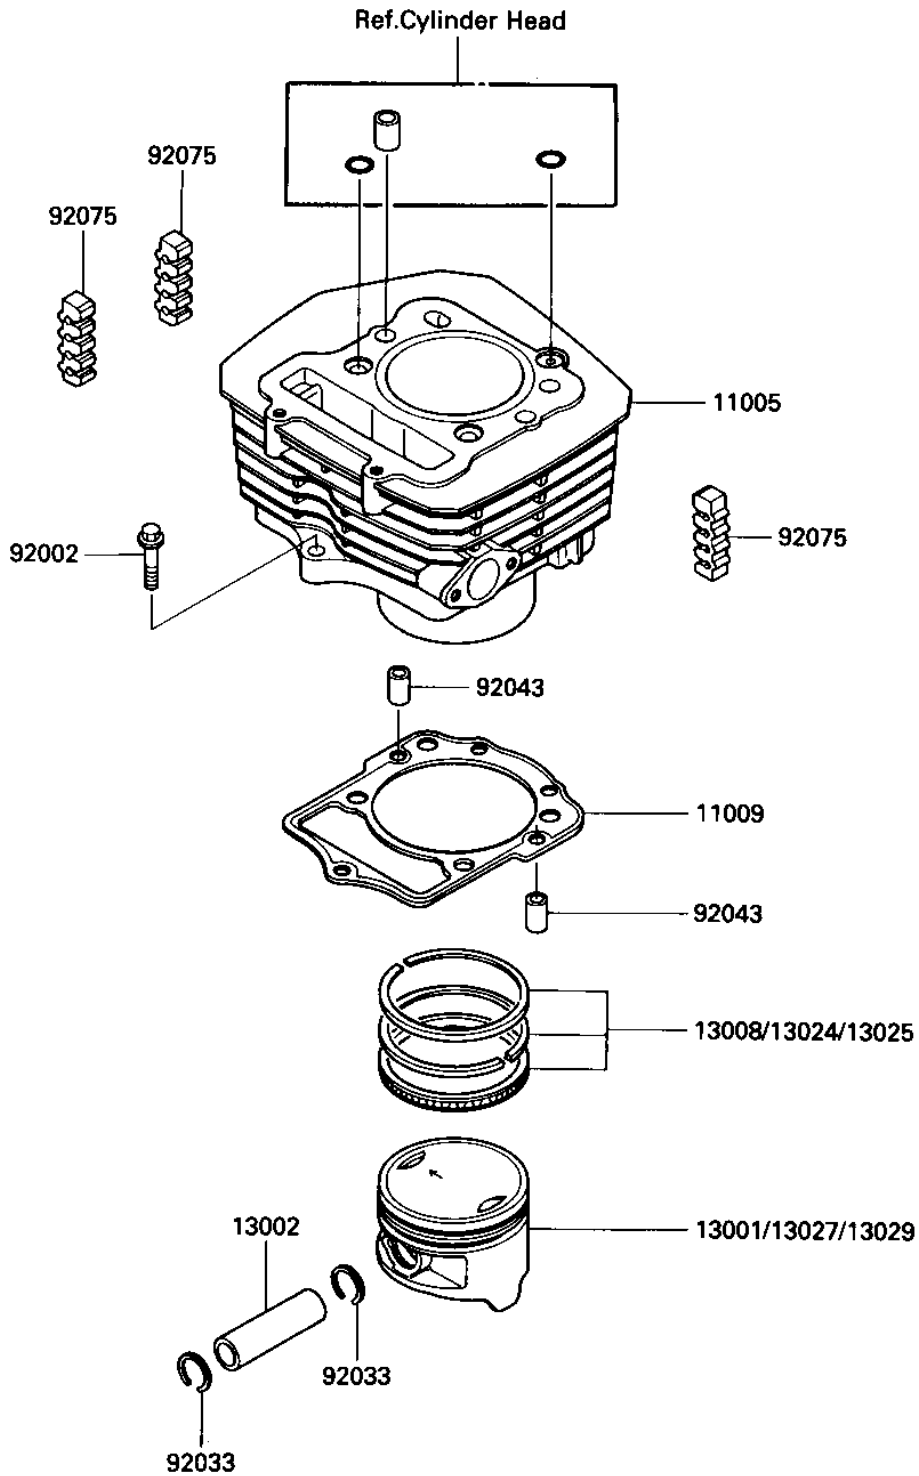

# 1986 Bayou 300 PARTS DIAGRAM

CYLINDER/PISTON

E1120-0079

# 1986 Bayou 300 PARTS LIST

## CYLINDER/PISTON

ITEM NAME	PART NUMBER	QUANTITY
CYLINDER-ENGINE (Ref # 11005)	11005-1446	1
GASKET,CYLINDER BASE (Ref # 11009)	11060-1221	1
PISTON-ENGINE,STD (Ref # 13001)	13001-1244	1
PIN-PISTON (Ref # 13002)	13002-1059	1
RING-SET-PISTON,STD (Ref # 13008)	13008-1068	1
RING-SET PISTON LL,O/ (Ref # 13024)	13024-1064	1
RING-SET PISTON L,O/S (Ref # 13025)	13025-1067	1
PISTON-ENGINE LL,O/S, (Ref # 13027)	13027-1141	1
PISTON-ENGINE L,O/S,0 (Ref # 13029)	13029-1153	1
BOLT,6X28 (Ref # 92002)	92002-1105	1
RING-SNAP,18MM (Ref # 92033)	92033-1099	2
PIN,DOWEL,6.2X8X14 (Ref # 92043)	92043-1263	2
DAMPER (Ref # 92075)	92075-1657	3