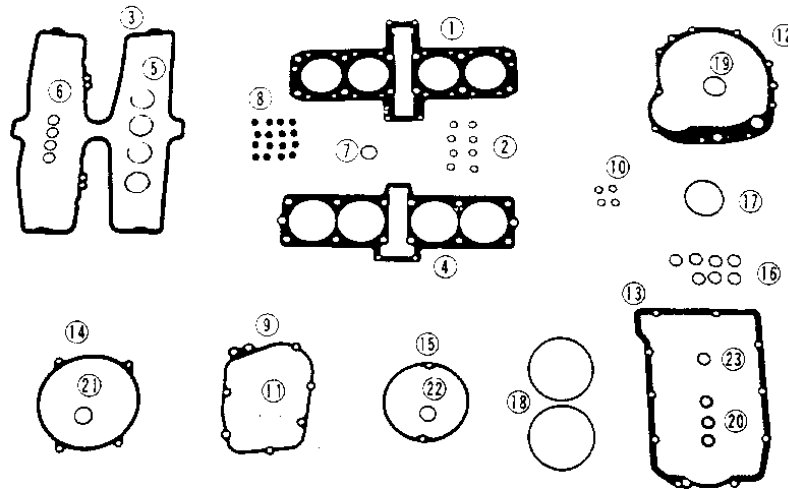

# 1986 Ninja® 600 PARTS DIAGRAM

GASKET KIT ZX600-A (CANADA) 1985 & UP

## Gasket kit

**ZX600-A (Canada) 1985 & UP**

IDENT. NO.	DESCRIPTION	PART NO.	11028-1103 Top End Kit (A) (QTY.)	11028-1104 Bottom End Kit (B) (QTY.)
1	Gasket-Head, Cylinder	11004-1132	1	
2	Gasket, 8.2 x 14 x 1.0, Oil Pipe	11009-1344	8	
3	Gasket, Cylinder Head Cover	11009-1498	1	
4	Gasket, Cylinder Base	11009-1499	1	
5	Gasket, Exhaust Pipe Holder	18067-004	4	
6	O Ring, 15 mm, Rocker Shaft	670B2015	4	
7	O Ring, 21 mm, Tensioner	670B2021	1	
8	Seal-Oil, VSB58.558, Valve Stem	92049-1218	16	
9	Gasket, Transmission Cover	11009-1285		1
10	Gasket, 8.2 x 14 x 1.0, Oil Pipe	11009-1344		4
11	Gasket, 12.4 x 17 x 1.5, Oil Pipe	11009-1376		2
12	Gasket, Clutch Cover	11009-1500		1
13	Gasket, Oil Pan	11009-1501		1
14	Gasket, Generator Cover	11009-1502		1
15	Gasket, Pulsing Coil Cover	11009-1503		1
16	O Ring, 16 mm, Cooling Pipe	670B2016		7
17	O Ring, 55 mm, Gear Case	671B2555		1
18	O Ring, 90 mm, Oil Filter	671B2590		2
19	Ring-O, 31.5 x 2.6, Oil Filler Cap	92055-049		1
20	Ring-O, 19.5 mm, Oil Pan	92055-077		3
21	Ring-O, 22.1 x 2.4, Cooling Pipe	92055-1081		1
22	Ring-O, Main Gallery Plug	92055-1146		1
23	Gasket, Drain Plug	92065-097		1
Kit includes			8 items: 36 pcs.	15 items: 28 pcs.

# 1986 Ninja® 600 PARTS LIST

GASKET KIT ZX600-A (CANADA) 1985 & UP

ITEM NAME	PART NUMBER	QUANTITY
GASKET,TRANSMISSION C (Ref # 9)	11060-1056	1
GASKET,OIL PIPE,8.2X1 (Ref # 10)	11009-1344	4
GASKET,12.4X17X1.5 (Ref # 11)	11009-1376	2
GASKET,CLUTCH COVER (Ref # 12)	11060-1148	1
GASKET,OIL PAN (Ref # 13)	11060-1149	1
GASKET,GENERATOR COVE (Ref # 14)	11060-1150	1
GASKET,PULISING COIL (Ref # 15)	11060-1151	1
"O" RING,16MM (Ref # 16)	670B2016	7
"O" RING,55MM (Ref # 17)	671B2555	1
"O" RING,90MM (Ref # 18)	671B2590	2
"O" RING,31MM (Ref # 19)	92055-049	1
"O" RING (Ref # 20)	92055-077	3
"O" RING (Ref # 21)	92055-1081	1
RING-O (Ref # 22)	92055-1146	1
GASKET,DRAIN PLUG (Ref # 23)	92065-097	1