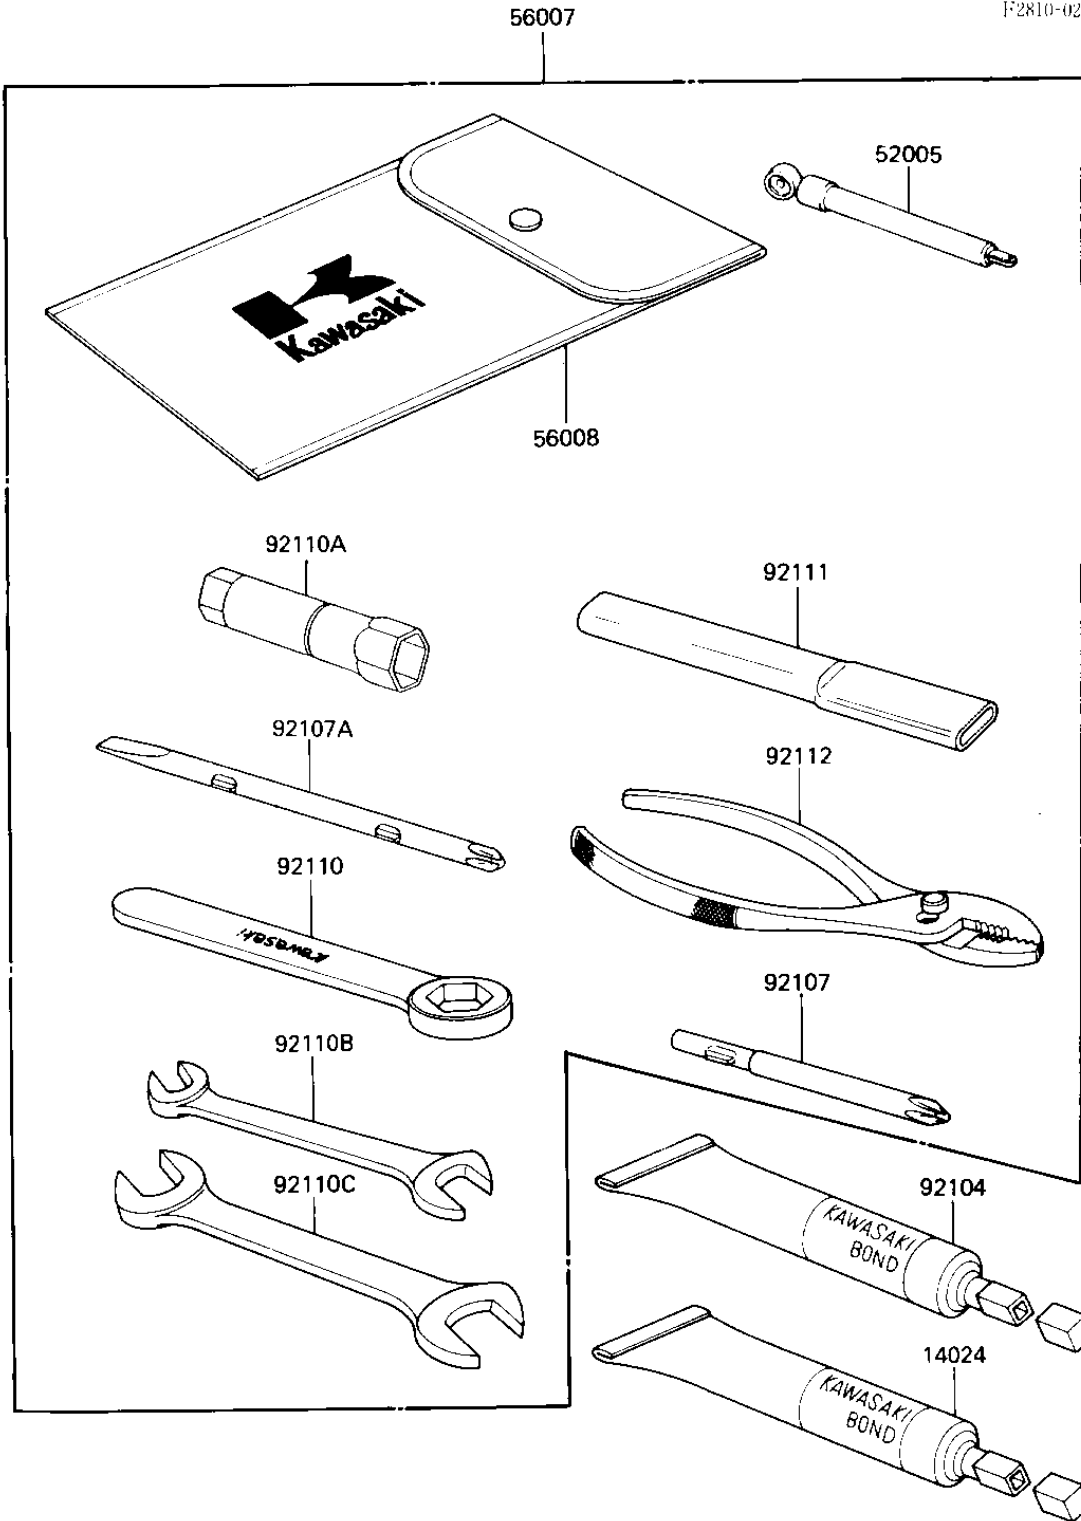

1986 Ninja® 600 PARTS DIAGRAM

OWNER TOOLS

F2810-0210

R
N

- 1
- 5
- 5
- 5
- 9
- 9
- 9
- 9
- 9
- 9
- 9
- 9

|

1986 Ninja® 600 PARTS LIST

OWNER TOOLS

ITEM NAME	PART NUMBER	QUANTITY
BOND,#10 (Ref # 14024)	56019-120	1
GAUGE,AIR,3.5KG/CM2 (Ref # 52005)	52005-1031	1
TOOLKIT (Ref # 56007)	56007-1301	1
BAG,TOOLKIT (Ref # 56008)	56008-1019	1
GASKET-LIQUID,BLACK (Ref # 92104)	92104-1003	1
SCREW DRIVER #3 PHILIP (Ref # 92107)	92107-005	1
92107-1052 (Canada) (Ref # 92107A)	92107-1051	1
TOOL-WRENCH,BOX END,2 (Ref # 92110)	92110-1150	1
TOOL-WRENCH (Ref # 92110A)	92110-1111	1
TOOL-WRENCH,OPEN END, (Ref # 92110B)	92110-1152	1
TOOL-WRENCH,OPEN END, (Ref # 92110C)	92110-1153	1
TOOL-BAR (Ref # 92111)	92111-1051	1
PLIERS,160MM (Ref # 92112)	92112-003	1