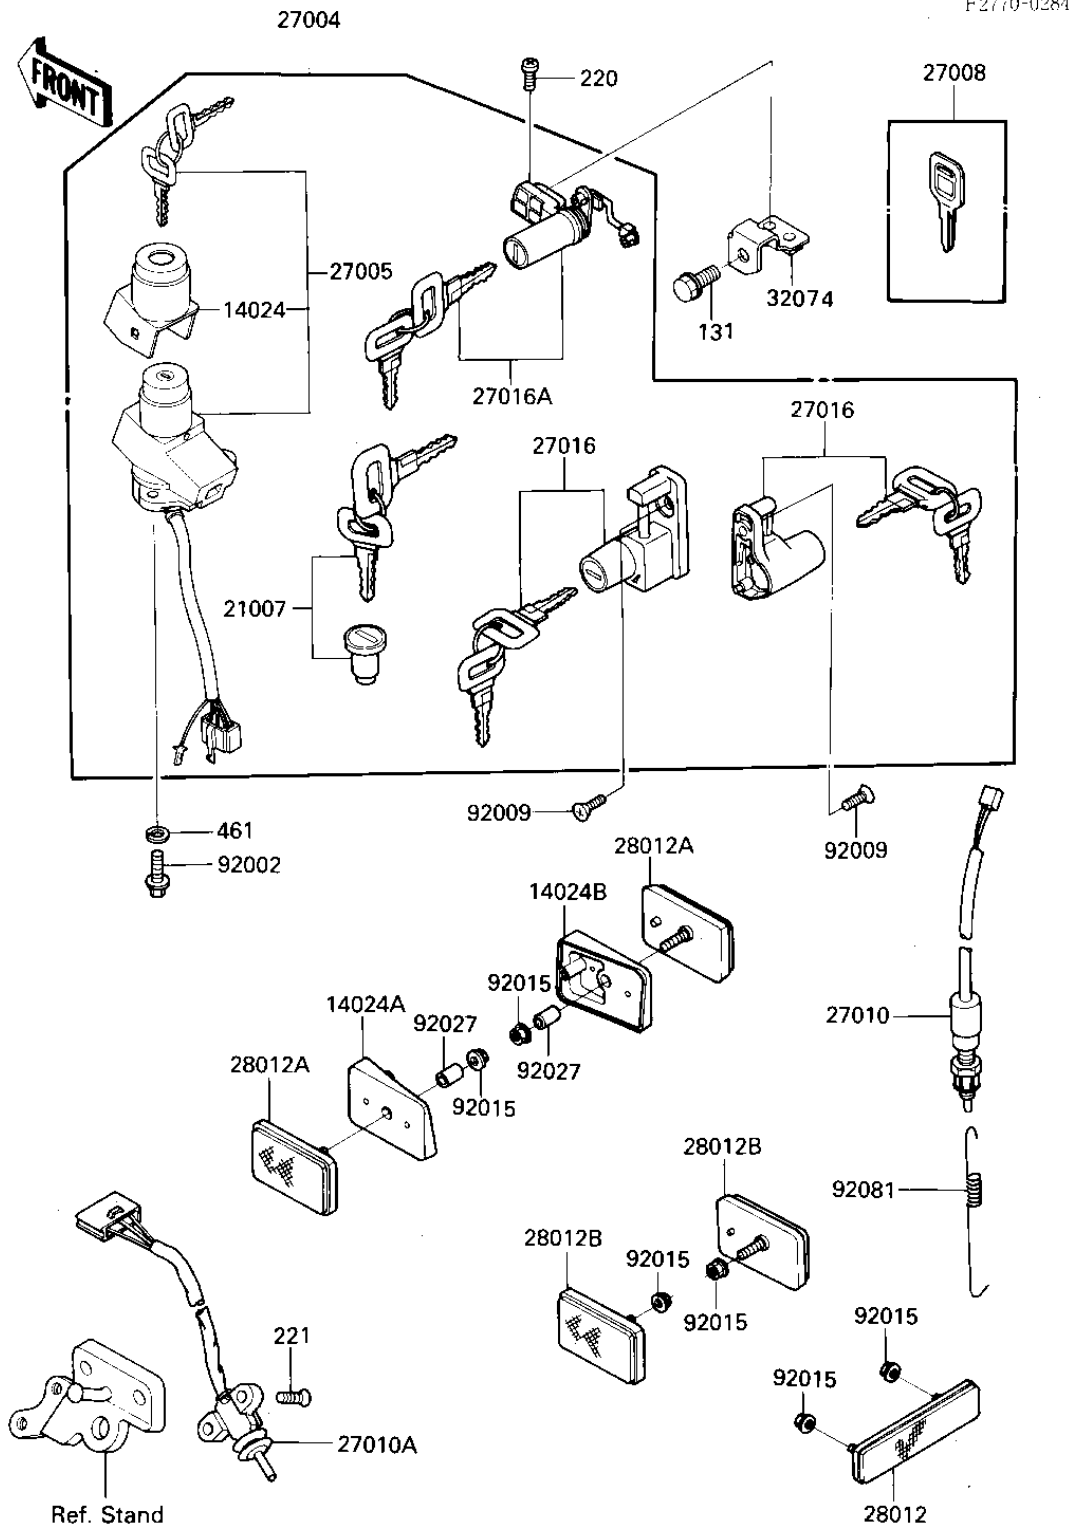

1986 Ninja® 600 PARTS DIAGRAM

IGNITION SWITCH/LOCKS/REFLECTORS

R	
N	
1	
1	
1	
2	
2	
2	
2	
2	
2	
2	
5	
5	
5	
5	

1986 Ninja® 600 PARTS LIST

IGNITION SWITCH/LOCKS/REFLECTORS

ITEM NAME	PART NUMBER	QUANTITY
COVER,IGNITION SWITCH (Ref # 14024)	14024-1332	2
COVER,REFLECTOR,FR (Ref # 14024A)	14025-1886	1
COVER,REFLECTOR,FR (Ref # 14024B)	14025-1887	1
ROTOR,LOCK,TANK CAP (Ref # 21007)	21007-5012	1
SWITCH-ASSY (Ref # 27004)	27004-5262	1
SWITCH-ASSY-IGNITION (Ref # 27005)	27005-5047	1
KEY-LOCK,BLANK (Ref # 27008)	27008-1103	1
SWITCH,BRAKE LAMP (Ref # 27010)	27010-1093	1
SWITCH,SIDE STAND (Ref # 27010A)	27010-1190	1
LOCK-ASSY,HELMET (Ref # 27016)	27016-5091	2
LOCK-ASSY,SEAT (Ref # 27016A)	27016-5093	1
REFLECTOR,REAR REFLEX (Ref # 28012)	28012-1005	1
REFLECTOR-REFLEX,FR (Ref # 28012A)	28012-1052	2
REFLECTOR-REFLEX,RR (Ref # 28012B)	28012-1054	2
BRACKET-LOCK,SEAT (Ref # 32074)	32074-1121	1
BOLT (Ref # 92002)	92002-1333	2
SCREW,5X16 (Ref # 92009)	92009-1305	2
NUT,FLANGED,5MM (Ref # 92015)	92015-1259	6
COLLAR,5X8X14.5 (Ref # 92027)	92027-1789	2
SPRING,BRAKE LAMP SWI (Ref # 92081)	92081-1704	1
BELT,FLANGED,6X12 (Ref # 131)	131B0612	1
SCREW PAN HEAD 5X12 (Ref # 220)	220B0512	2
SCREW-CSK-CROS (Ref # 221)	221C0520	2
WASHER SPRING 6MM (Ref # 461)	461F0600	2