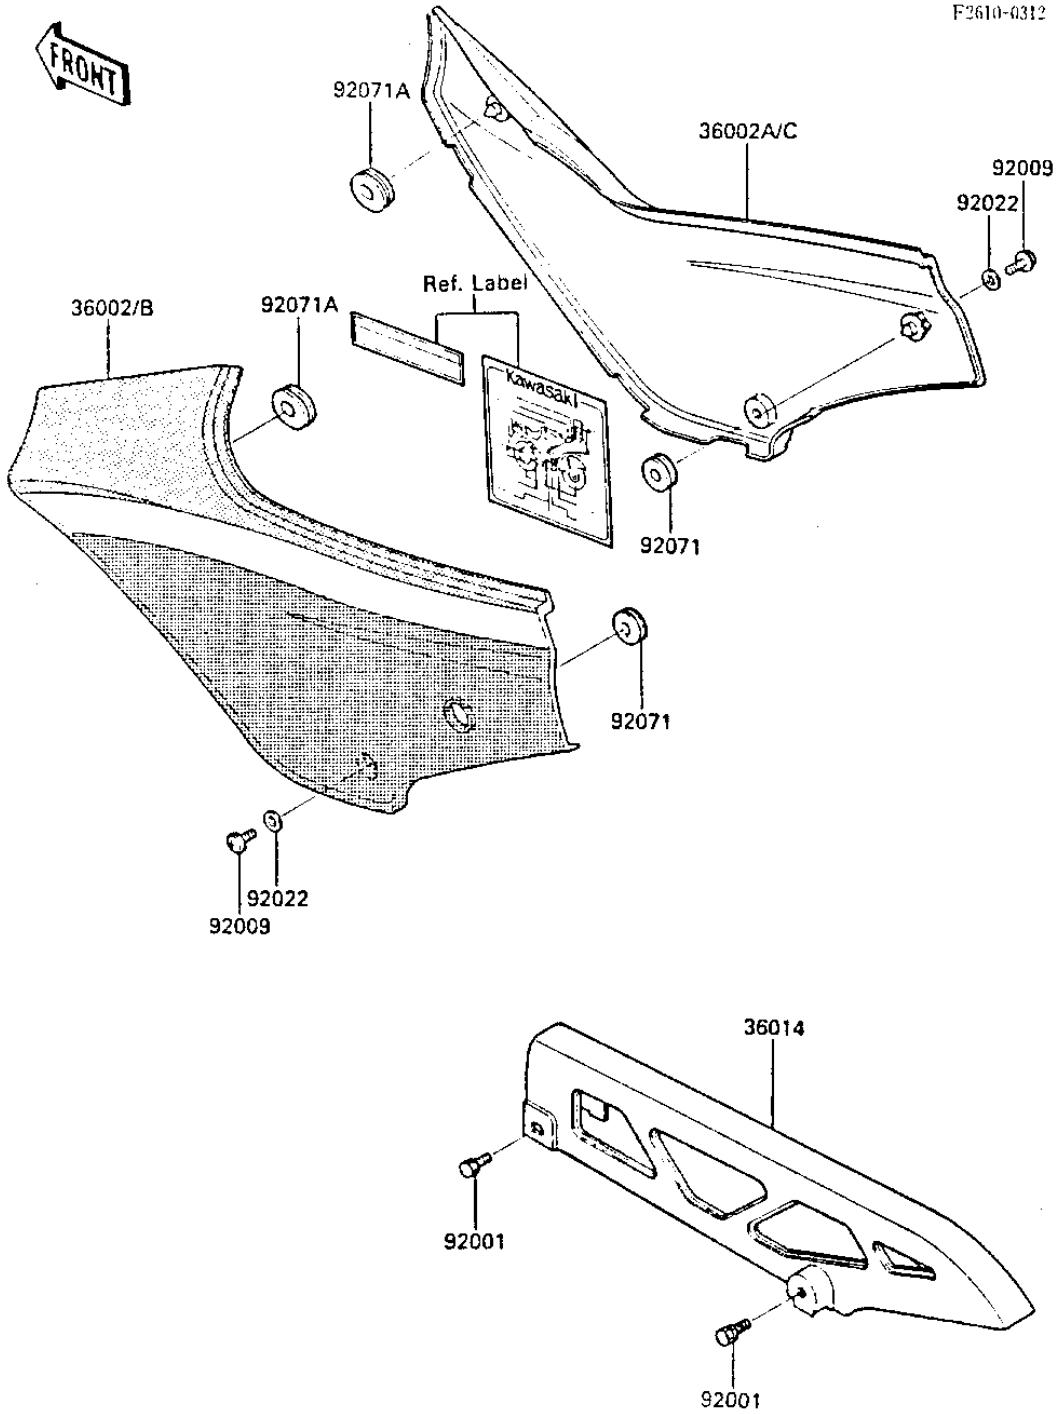

1986 Ninja® 600 PARTS DIAGRAM

SIDE COVERS/CHAIN COVER (ZX600-A1)

R
N
1
2
3
4
5
6
7
8
9

(Z)

|

1986 Ninja® 600 PARTS LIST

SIDE COVERS/CHAIN COVER (ZX600-A1)

ITEM NAME	PART NUMBER	QUANTITY
COVER-SIDE,LH,EBONY/F (Ref # 36002)	36002-5076-J3	1
COVER-SIDE,RH,EBONY/F (Ref # 36002A)	36002-5077-J3	1
COVER-SIDE,LH,F.RED/P (Ref # 36002B)	36002-5078-P9	1
COVER-SIDE,RH,F.RED/P (Ref # 36002C)	36002-5079-P9	1
CASE-CHAIN (Ref # 36014)	36014-1121	1
BOLT,6X12,BLACK (Ref # 92001)	92001-1956	2
SCREW,6X14 (Ref # 92009)	92009-1288	2
WASHER,6.5X16X1.0 (Ref # 92022)	92022-1654	2
GROMMET (Ref # 92071)	92071-056	2
GROMMET,SIDE COVER (Ref # 920714)	92071-1043	2