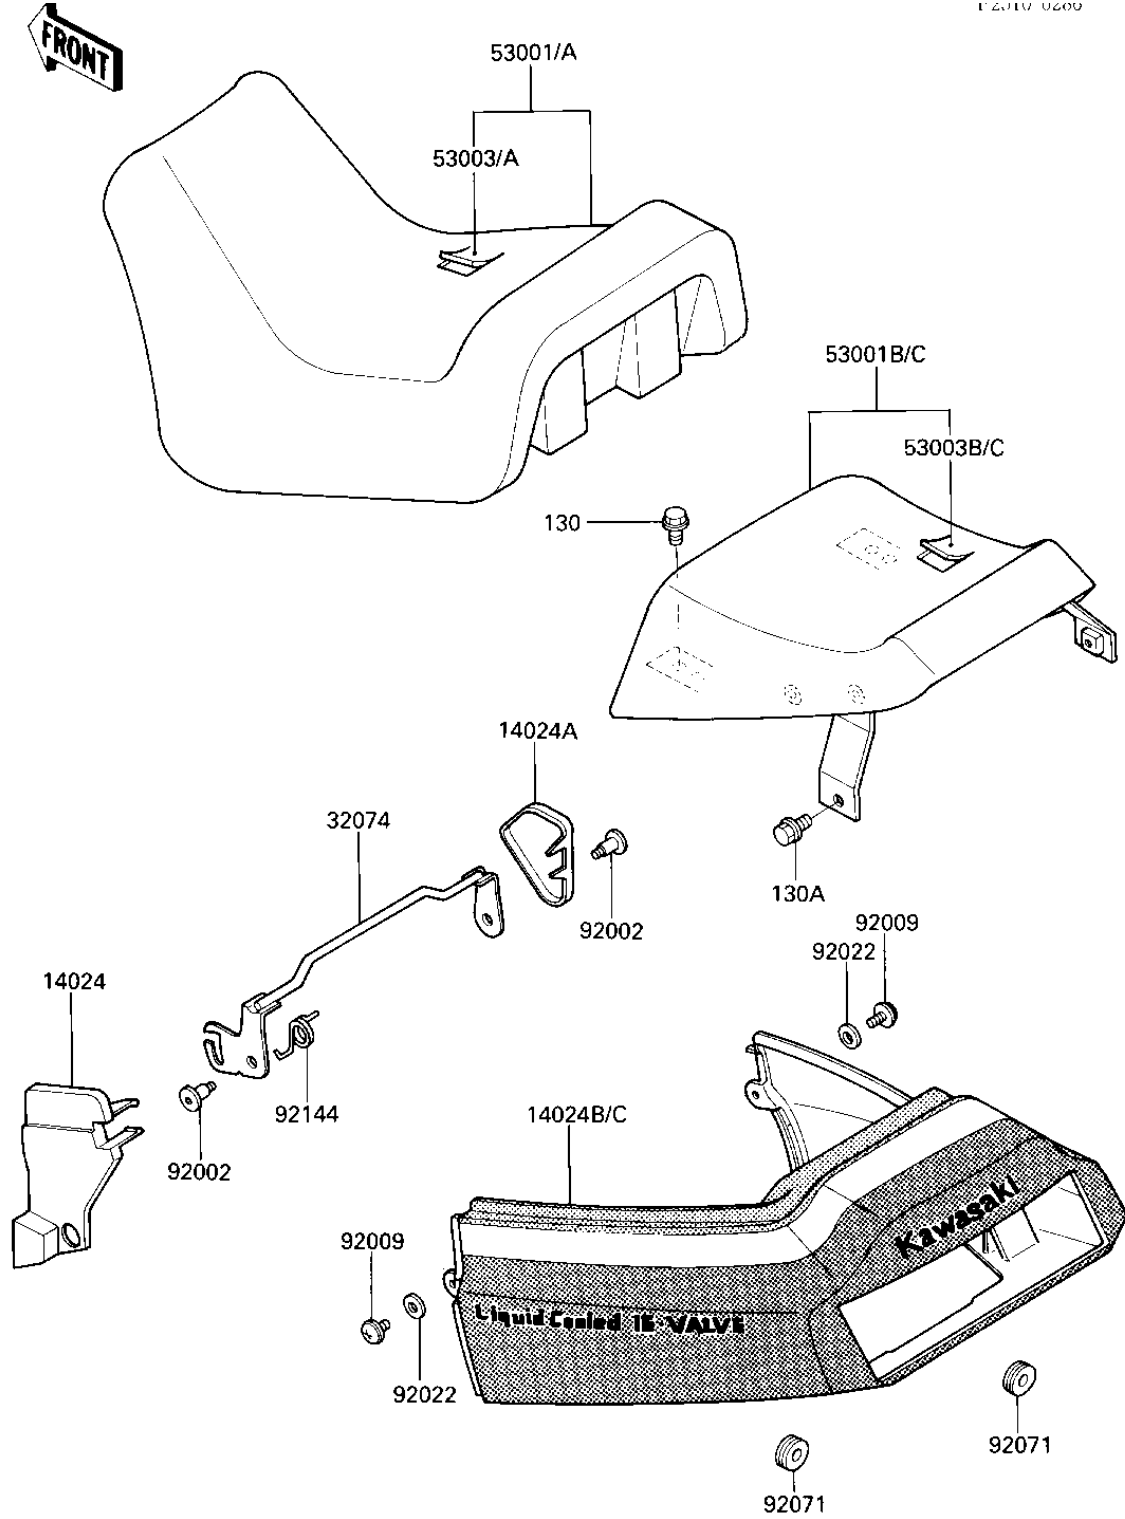

1986 Ninja® 600 PARTS DIAGRAM

SEAT/SEAT COVER (ZX600-A1)

EZ010 0200

1986 Ninja® 600 PARTS LIST

SEAT/SEAT COVER (ZX600-A1)

ITEM NAME	PART NUMBER	QUANTITY
COVER,SEAT LOCK,LH (Ref # 14024)	14024-1051	1
COVER,SEAT LOCK,RH (Ref # 14024A)	14024-1052	1
COVER,SEAT,EBONY/F.RE (Ref # 14024B)	14025-5218-J3	1
COVER,SEAT,F.RED/P.A. (Ref # 14024C)	14025-5219-P9	1
BRACKET-LOCK,SEAT (Ref # 32074)	32074-1113	1
SEAT-ASSY,FR,BLACK (Ref # 53001)	53001-1415-N3	1
SEAT-ASSY,FR,RED (Ref # 53001A)	53001-1415-N4	1
SEAT-ASSY,RR,BLACK (Ref # 53001B)	53001-1416-N3	1
SEAT-ASSY,RR,RED (Ref # 53001C)	53001-1416-N4	1
LEATHER,FRONT SEAT,BL (Ref # 53003)	53003-1130-N3	1
LEATHER,FRONT SEAT,RE (Ref # 53003A)	53003-1130-N4	1
LEATHER,REAR SEAT,BLA (Ref # 53003B)	53003-1131-N3	1
LEATHER,REAR SEAT,RED (Ref # 53003C)	53003-1131-N4	1
BOLT (Ref # 92002)	92002-1616	2
SCREW,6X14 (Ref # 92009)	92009-1288	2
WASHER,6.5X16X1.0 (Ref # 92022)	92022-1654	2
GROMMET (Ref # 92071)	92071-056	2
SPRING (Ref # 92144)	92144-1086	1
BOLT (Ref # 130)	130B0612	2
BOLT,FLANGED,8X14 (Ref # 130A)	130G0814	2