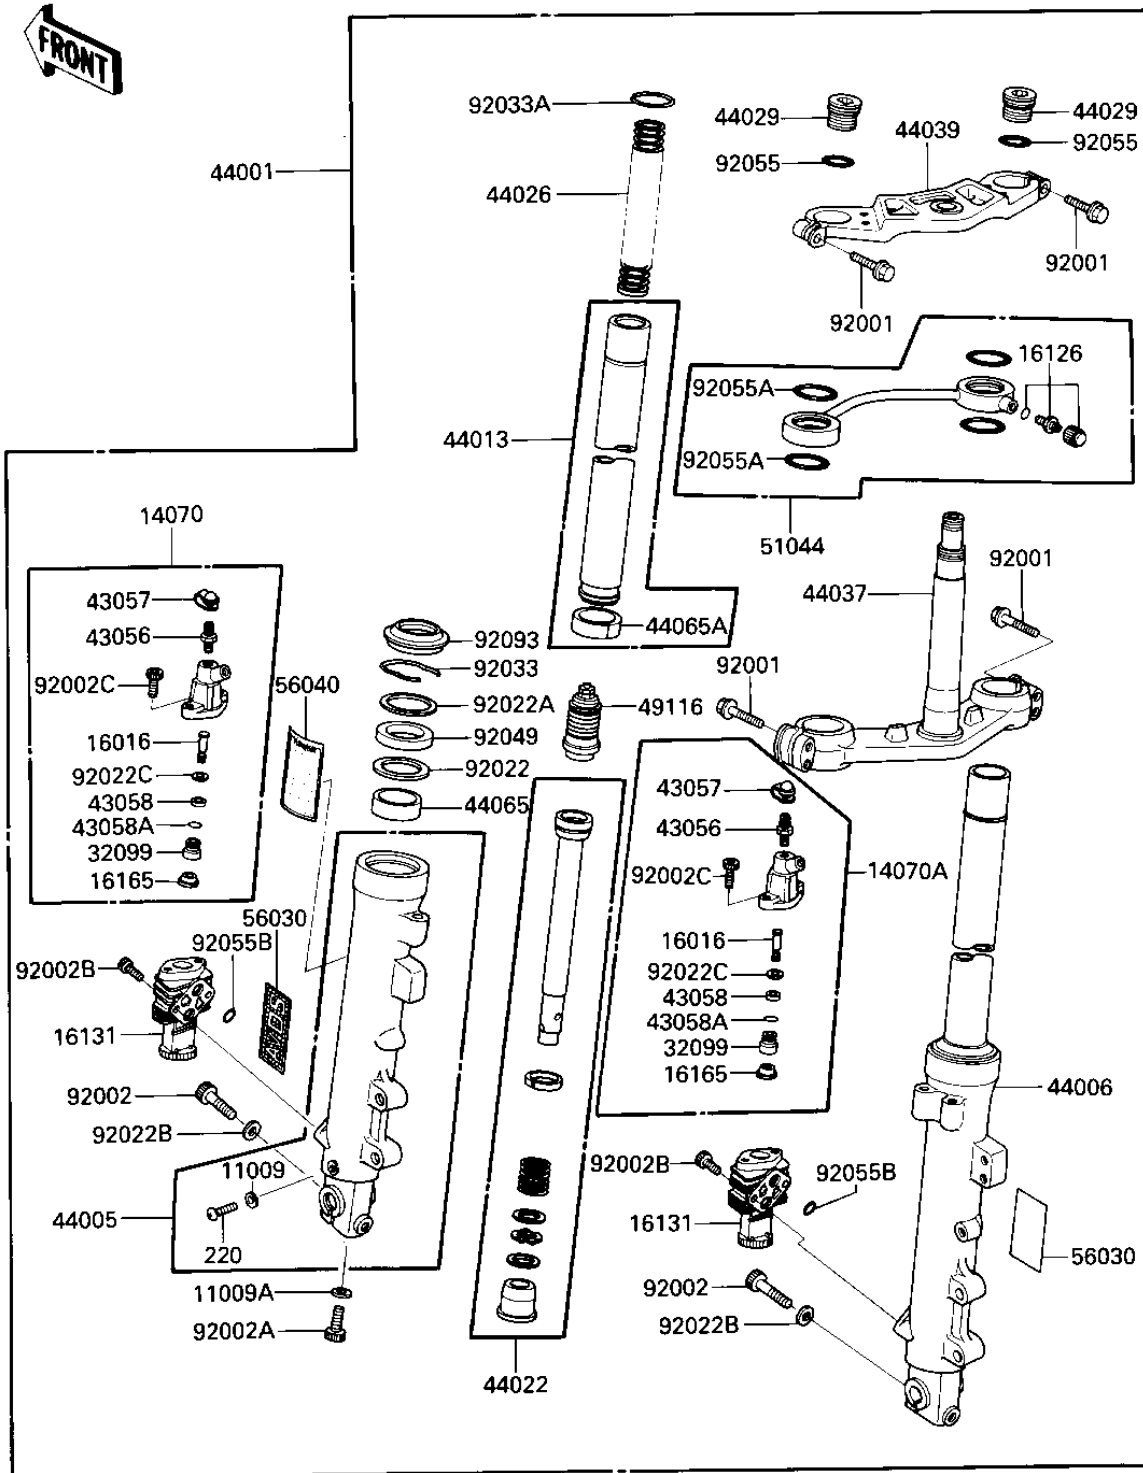

# 1986 Ninja® 600 PARTS DIAGRAM

## FRONT FORK

F2340-0258

R  
N

# 1986 Ninja® 600 PARTS LIST

## FRONT FORK

| ITEM NAME                            | PART NUMBER | QUANTITY |
|--------------------------------------|-------------|----------|
| BOLT (Ref # 92002)                   | 92002-1316  | 2        |
| BOLT (Ref # 92002A)                  | 92002-1317  | 2        |
| BOLT (Ref # 92002B)                  | 92002-1564  | 4        |
| BOLT (Ref # 92002C)                  | 92002-1565  | 4        |
| WASHER,FORK OUTER PIP (Ref # 92022)  | 92022-1455  | 2        |
| WASHER,FORK OUTER PIP (Ref # 92022A) | 92022-1524  | 2        |
| WASHER (Ref # 92022B)                | 92022-1598  | 2        |
| WASHER (Ref # 92022C)                | 92022-1636  | 2        |
| SNAP RING,FORK OUTER (Ref # 92033)   | 92033-1047  | 2        |
| RING-SNAP (Ref # 92033A)             | 92033-1202  | 2        |
| SEAL-OIL,FORK OUTER T (Ref # 92049)  | 92049-1372  | 2        |
| "O" RING,FORK TOP (Ref # 92055)      | 92055-1051  | 2        |
| RING-O,TUBE ASSY (Ref # 92055A)      | 92055-1164  | 4        |
| RING-O,ANTI-DIVE UNIT (Ref # 92055B) | 92055-1201  | 4        |
| SEAL,FORK OUTER TUBE (Ref # 92093)   | 92093-1314  | 2        |
| SCREW PAN HEAD 4X8 (Ref # 220)       | 220E0408    | 2        |