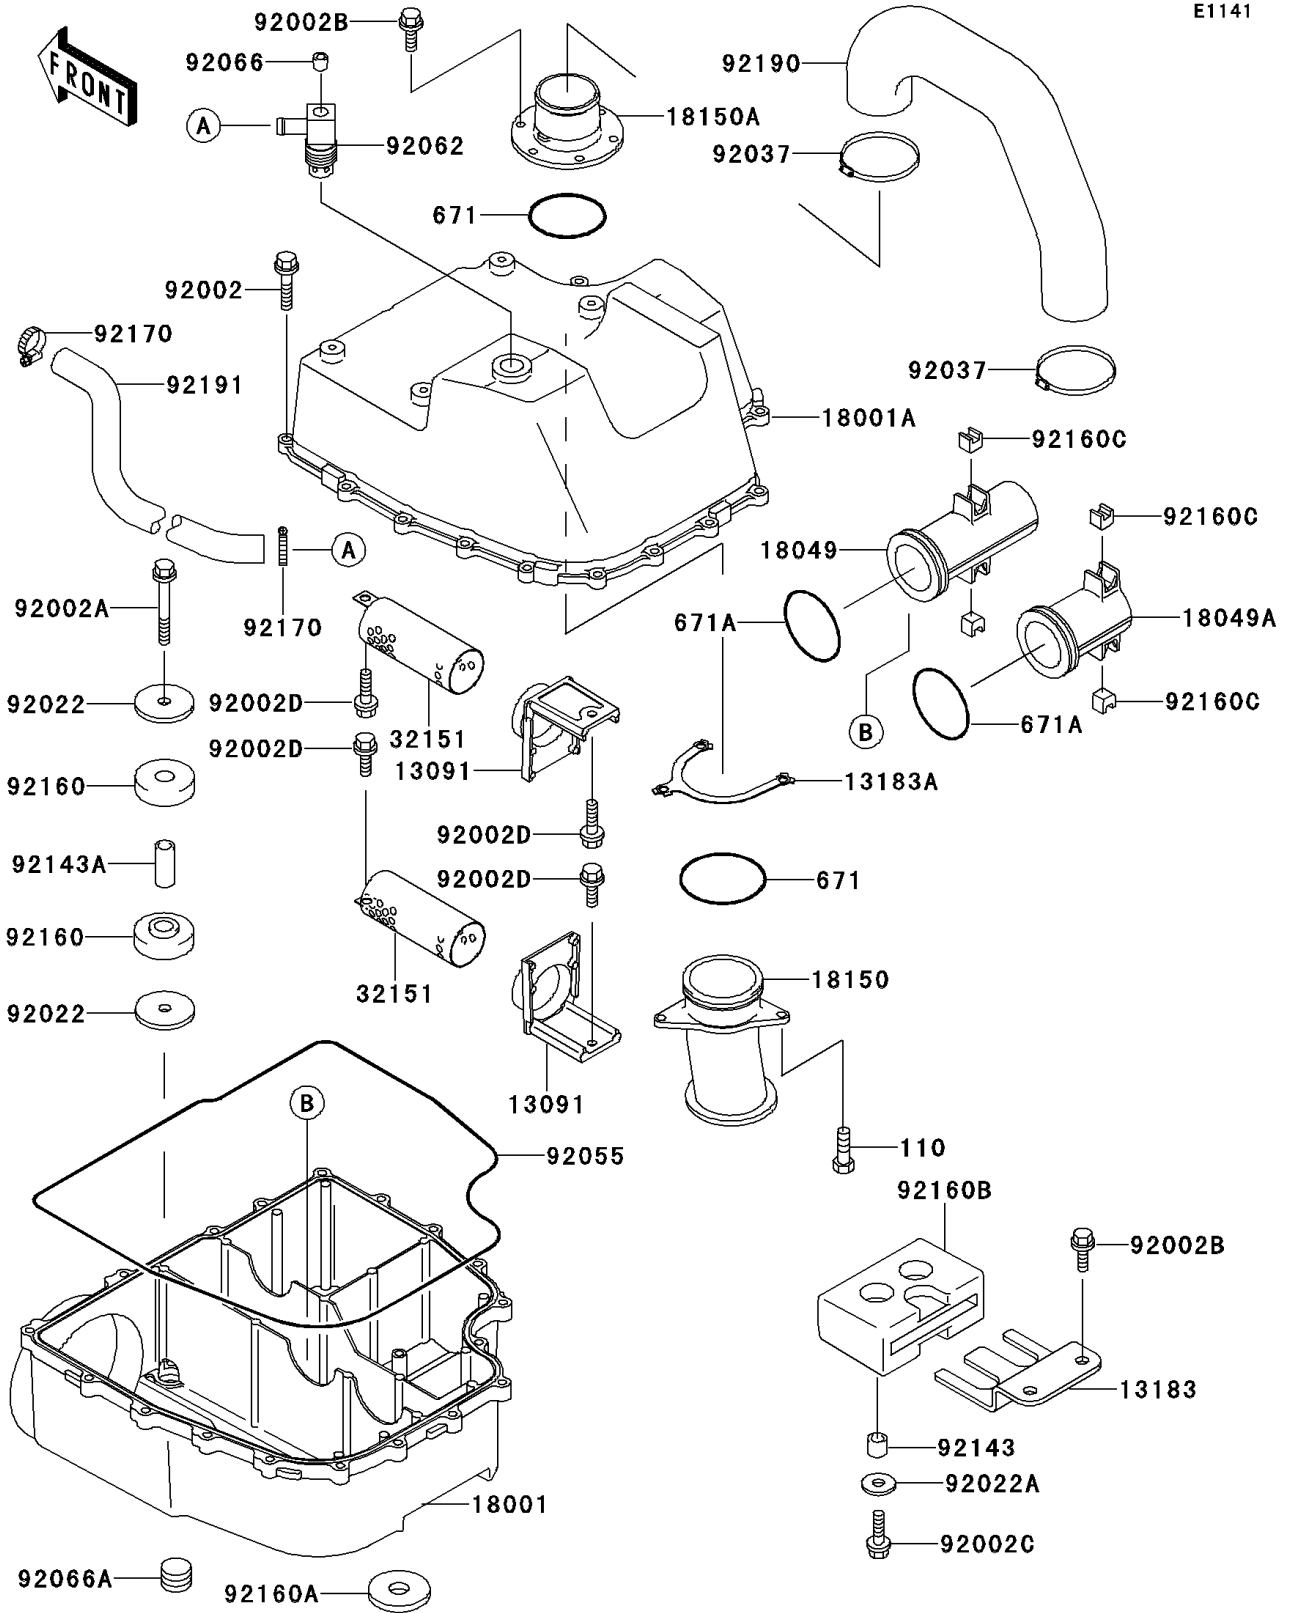

# 1996 SS PARTS DIAGRAM

Water Muffler

E1141

# 1996 SS PARTS LIST

## Water Muffler

ITEM NAME	PART NUMBER	QUANTITY
BOLT,6X20 (Ref # 110)	110R0620	3
O RING,60MM (Ref # 671)	671B2560	2
O RING,WATER-MUFFLER (Ref # 671A)	671C2550	2
HOLDER (Ref # 13091)	13091-3778	2
PLATE (Ref # 13183)	13183-3760	1
PLATE (Ref # 13183A)	13183-3818	1
MUFFLER,WATER BOX,LWR (Ref # 18001)	18001-3755	1
MUFFLER,WATER BOX,UPP (Ref # 18001A)	18001-3769	1
PIPE-EXHAUST,L=120 (Ref # 18049)	18049-3734	1
PIPE-EXHAUST,L=77.5 (Ref # 18049A)	18049-3735	1
PIPE-MUFFLER,WATER (Ref # 18150)	18150-3701	1
PIPE-MUFFLER,WATER (Ref # 18150A)	18150-3702	1
PIPE (Ref # 32151)	32151-3717	2
BOLT,6X25 (Ref # 92002)	92002-3714	17
BOLT,6X45 (Ref # 92002A)	92002-3717	1
BOLT,6X16 (Ref # 92002B)	92002-3728	8
BOLT,6X20 (Ref # 92002C)	92002-3755	2
BOLT,6X12 (Ref # 92002D)	92002-3763	4
WASHER,6.5X32X3 (Ref # 92022)	92022-3749	2
WASHER (Ref # 92022A)	92022-567	2
CLAMP (Ref # 92037)	92037-3009	2
RING-O,WATER MUFFLER (Ref # 92055)	92055-3718	1
NOZZLE,WATER MUFFLER (Ref # 92062)	92062-3708	1
PLUG,OIL LINE,1/8X7 (Ref # 92066)	92066-1227	1
PLUG (Ref # 92066A)	92066-3719	2
COLLAR,7.5X10.5X9 (Ref # 92143)	92143-3714	2
COLLAR,7.5X10.5X24 (Ref # 92143A)	92143-3717	1
DAMPER,FR (Ref # 92160)	92160-3730	2
DAMPER,LWR (Ref # 92160A)	92160-3732	3