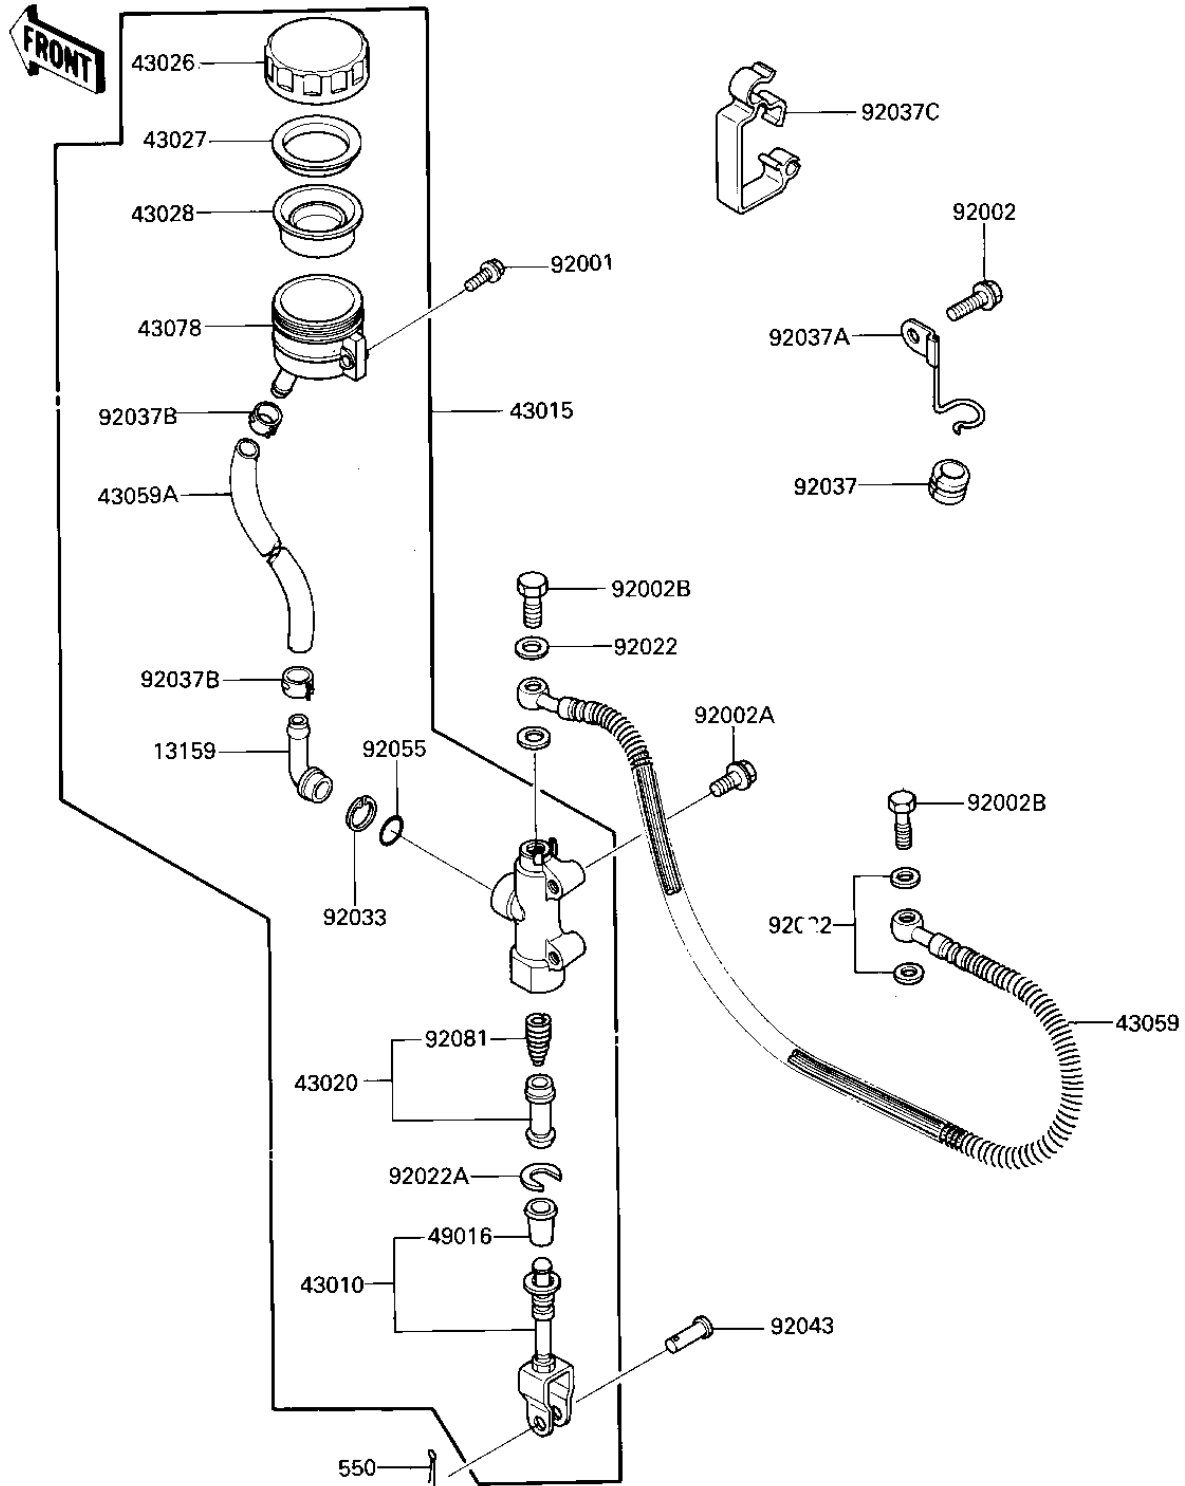

# 1986 Ninja® 600 PARTS DIAGRAM

## REAR MASTER CYLINDER

F2293-0062

# 1986 Ninja® 600 PARTS LIST

## REAR MASTER CYLINDER

| ITEM NAME                           | PART NUMBER | QUANTITY |
|-------------------------------------|-------------|----------|
| CONNECTOR,RR MASTER C (Ref # 13159) | 13159-1052  | 1        |
| ROD-ASSY-BRAKE (Ref # 43010)        | 43010-1054  | 1        |
| CYLINDER-ASSY-MASTER, (Ref # 43015) | 43015-1304  | 1        |
| PISTON-COMP-BRAKE (Ref # 43020)     | 43020-1057  | 1        |
| CAP-BRAKE (Ref # 43026)             | 43026-1054  | 1        |
| PLATE-DIAPHRAGM (Ref # 43027)       | 43027-1051  | 1        |
| DIAPHRAGM (Ref # 43028)             | 43028-1057  | 1        |
| HOSE-BRAKE,RR (Ref # 43059)         | 43059-1618  | 1        |
| HOSE-BRAKE,RR MASTER (Ref # 43059A) | 43059-1313  | 1        |
| RESERVOIR,RR MASTER C (Ref # 43078) | 43078-1082  | 1        |
| COVER-SEAL (Ref # 49016)            | 49016-1103  | 1        |
| BOLT,6X16 (Ref # 92001)             | 92001-1860  | 1        |
| BOLT (Ref # 92002)                  | 92002-1311  | 1        |
| BOLT,FLANGED,8X22 (Ref # 92002A)    | 92002-1485  | 2        |
| BOLT,OIL,L=23 (Ref # 92002B)        | 92002-1888  | 2        |
| WASHER-OIL BOLT (Ref # 92022)       | 43067-001   | 4        |
| WASHER (Ref # 92022A)               | 92022-1601  | 1        |
| RING-SNAP,20.5MM (Ref # 92033)      | 92033-1186  | 1        |
| DAMPER RUBBER (Ref # 92037)         | 43064-007   | 1        |
| CLAMP (Ref # 92037A)                | 92037-1540  | 1        |
| CLAMP (Ref # 92037B)                | 92037-1547  | 2        |
| CLAMP,BRAKE HOSE (Ref # 92037C)     | 92037-1674  | 1        |
| PIN (Ref # 92043)                   | 92043-1013  | 1        |
| RING-O (Ref # 92055)                | 92055-1251  | 1        |
| SPRING (Ref # 92081)                | 92081-1737  | 1        |
| PIN COTTER 2.0X15 (Ref # 550)       | 550D2015    | 1        |