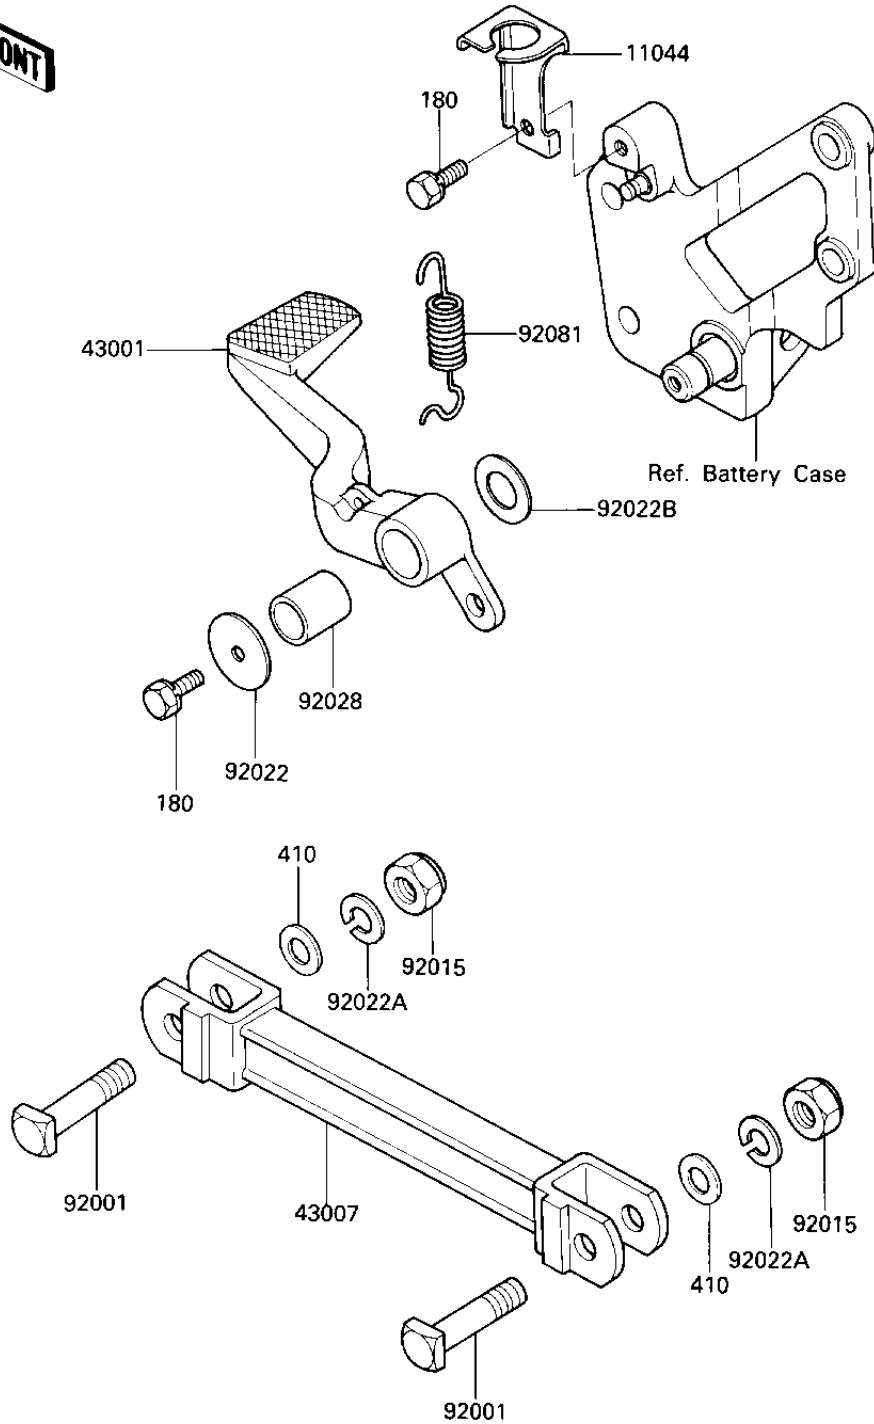

1986 Ninja® 600 PARTS DIAGRAM

BRAKE PEDAL/TORQUE LINK

F2260-0155

R
N

1
4
4
9
9
9
9
9
9

1986 Ninja® 600 PARTS LIST

BRAKE PEDAL/TORQUE LINK

ITEM NAME	PART NUMBER	QUANTITY
BRACKET,RR BRAKE SWIT (Ref # 11044)	11044-1107	1
LEVER-BRAKE,PEDAL (Ref # 43001)	43001-1190	1
ROD-TORQUE (Ref # 43007)	43007-1115	1
BOLT,SQUARE HEAD (Ref # 92001)	92001-1307	2
NUT,LOCK,10MM (Ref # 92015)	92019-021	2
WASHER,7X28X1.6 (Ref # 92022)	92022-1282	1
WASHER,SPRING,10MM (Ref # 92022A)	92022-1540	2
WASHER,PLAIN (Ref # 92022B)	92022-326	1
BUSHING,BRAKE PEDAL (Ref # 92028)	92028-1282	1
SPRING,BRAKE PEDAL (Ref # 92081)	92081-1833	1
BOLT-UPSET-WS,6X14 (Ref # 180)	180B0614	2
WASHER PLAIN 10MM (Ref # 410)	410B1000	2