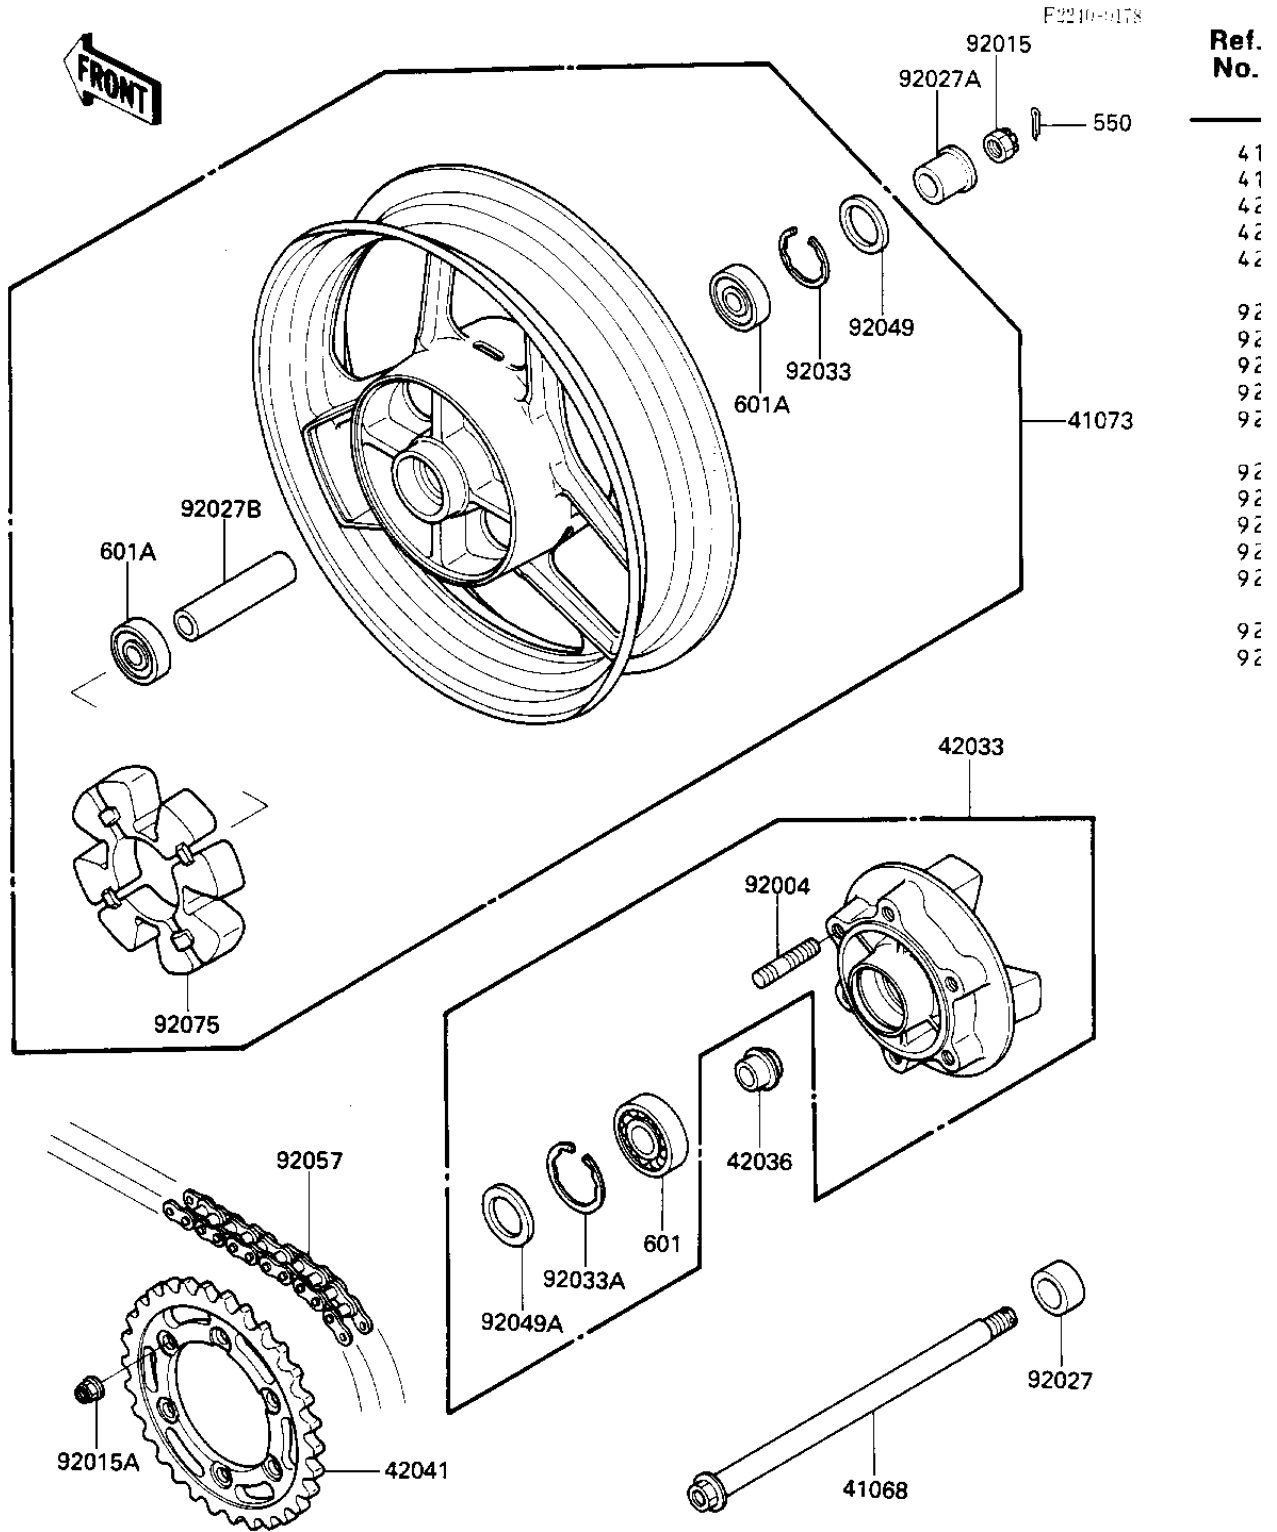

# 1986 Ninja® 600 PARTS DIAGRAM

## REAR WHEEL/HUB/CHAIN

# 1986 Ninja® 600 PARTS LIST

## REAR WHEEL/HUB/CHAIN

ITEM NAME	PART NUMBER	QUANTITY
AXLE,RR (Ref # 41068)	41068-1192	1
WHEEL-ASSY,RR,BLACK (Ref # 41073)	41073-1436-R2	1
COUPLING-ASSY,RR HUB (Ref # 42033)	42033-1114	1
SLEEVE,RR HUB,L=26 (Ref # 42036)	42036-1149	1
SPROCKET-HUB,39T (Ref # 42041)	42041-1287	1
STUD,10X24 (Ref # 92004)	92004-1146	6
NUT CASTLE 16M/M (Ref # 92015)	42045-014	1
NUT,FLANGED,10MM (Ref # 92015A)	92015-1502	6
COLLAR,RR AXLE,L=20 (Ref # 92027)	92027-1874	1
COLLAR,RR AXLE,L=28 (Ref # 92027A)	92027-1875	1
COLLAR,L=106 (Ref # 92027B)	92027-1876	1
CIRCLIP,47M/M (Ref # 92033)	92033-1042	1
RING,SNAP,56.2M/M (Ref # 92033A)	92033-1043	1
OIL SEAL,AG1556EO (Ref # 92049)	92049-1056	1
OIL SEAL WTC35527 (Ref # 92049A)	92052-006	1
DR CHAIN EK50KVDO 102 (Ref # 92057)	92057-1189	1
DAMPER,SHOCK,RR HUB (Ref # 92075)	92075-1687	1
PIN-COTTER,4.0X35 (Ref # 550)	550D4035	1
BEARING BALL #6205 (Ref # 601)	601B6205	1
BRG,BALL,#6303ZZC3 (Ref # 601A)	601B6303ZZ	2