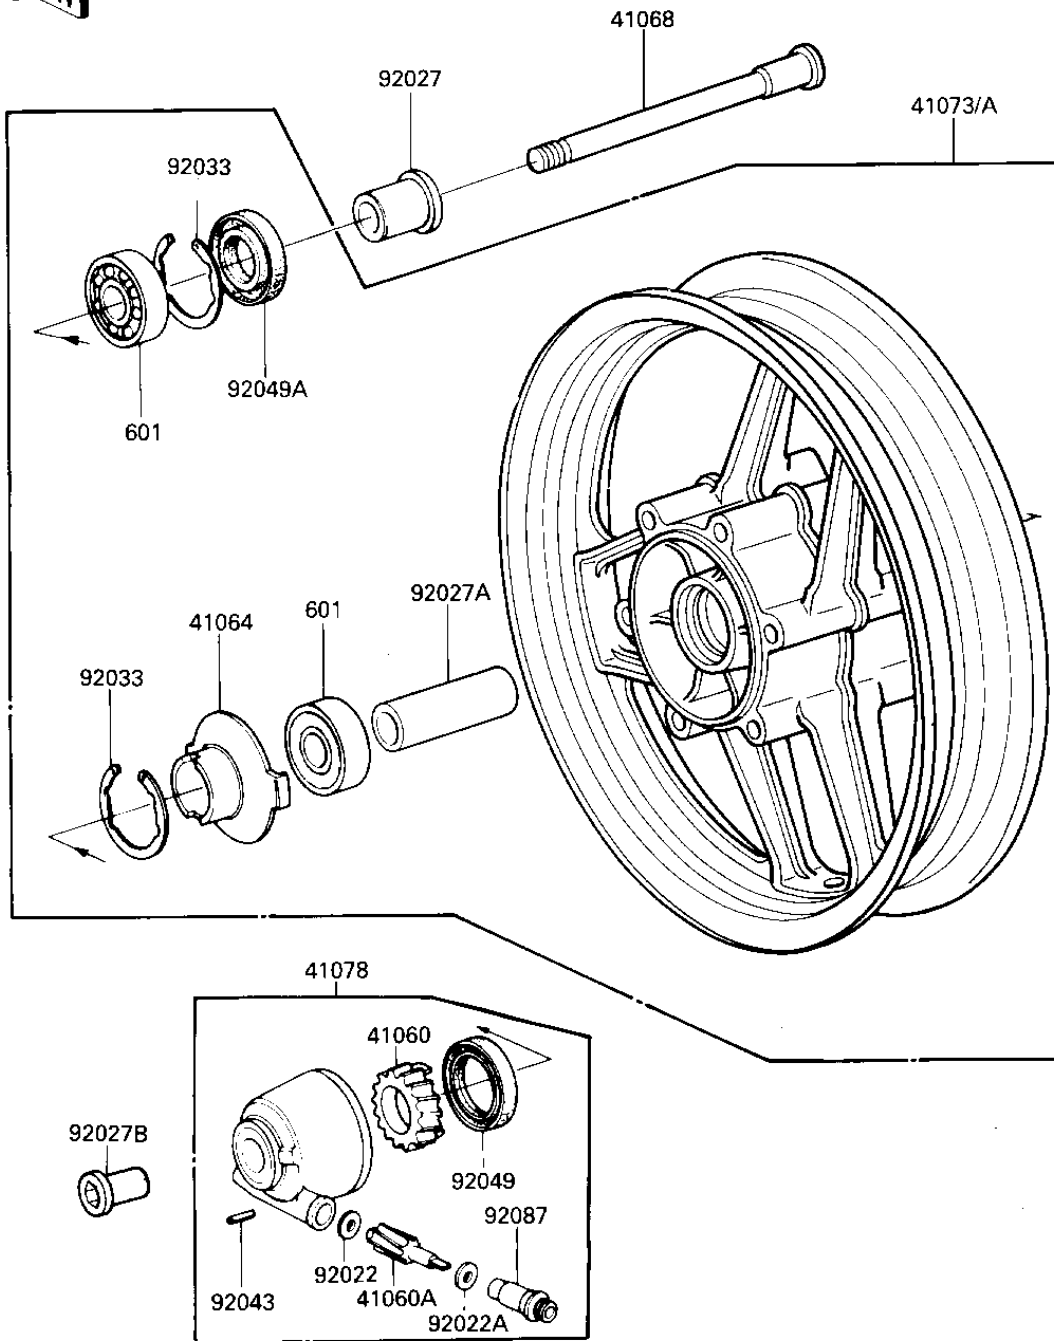

# 1986 Ninja® 600 PARTS DIAGRAM

FRONT WHEEL/HUB

F2230-0131

**Ref  
No.**

- 4
- 4
- 4
- 4
- 4
- 4
- 4
- 4
- 9
- 9
- 9
- 9
- 9
- 9
- 9
- 9

# 1986 Ninja® 600 PARTS LIST

## FRONT WHEEL/HUB

ITEM NAME	PART NUMBER	QUANTITY
GEAR-METER SCREW,24T (Ref # 41060)	41060-1025	1
GEAR-METER SCREW,9T (Ref # 41060A)	41060-1035	1
RECEIVER,SPEEDOMETER (Ref # 41064)	41064-1006	1
AXLE,FR (Ref # 41068)	41068-1164	1
WHEEL-ASSY,FR,BLACK (Ref # 41073A)	41073-1340-R2	1
CASE-ASSY-METER GEAR (Ref # 41078)	41078-1057	1
WASHER THRST SPD PINI (Ref # 92022)	41063-001	1
WASHER THRST SPD PINI (Ref # 92022A)	41063-001	1
COLLAR,FR AXLE L=30MM (Ref # 92027)	92027-1225	1
COLLAR,L=70 (Ref # 92027A)	92027-1725	1
COLLAR,&NUT,FR AXLE,L (Ref # 92027B)	92027-1726	2
CIRCLIP,42MM (Ref # 92033)	92033-1041	2
PIN,SPRING (Ref # 92043)	41082-001	1
OIL SEAL,BJN30427-C3 (Ref # 92049)	92049-1057	1
OIL SEAL,AG1144AO (Ref # 92049A)	92049-1058	1
BUSHING,METER GEAR (Ref # 92087)	92087-1002	1
BEARING-BALL (Ref # 601)	601B6302U	2