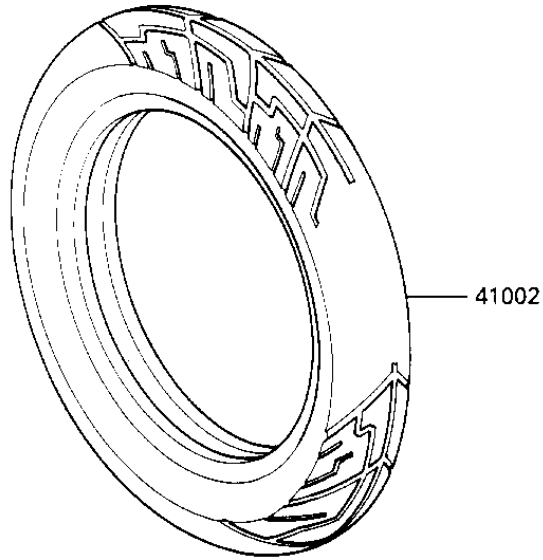

1986 Ninja® 600 PARTS DIAGRAM

TIRES

F2210-0131

R

1
4
4
4
4
4

|

1986 Ninja® 600 PARTS LIST

TIRES

ITEM NAME	PART NUMBER	QUANTITY
VALVE (Ref # 16126)	16126-1136	2
TIRE,FR,110/90 V16,GT (Ref # 41002)	41002-1503	1
TIRE,RR,130X90 V16,GT (Ref # 41002A)	41002-1504	1
BALANCER-WHEEL,10G (Ref # 41075)	41075-1014	AR
BALANCER-WHEEL,20G (Ref # 41075A)	41075-1052	AR
BALANCER-WHEEL,30G (Ref # 41075B)	41075-1053	AR