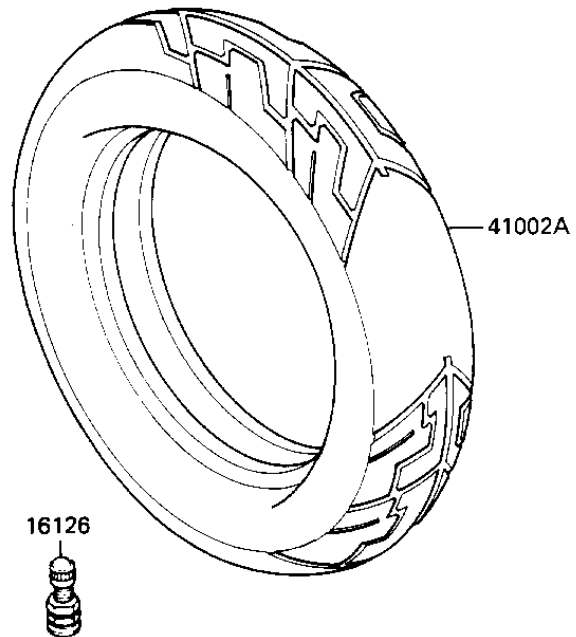

1986 Ninja® 600 PARTS DIAGRAM

TIRES

F2210-0131

R

1
4
4
4
4
4

|

1986 Ninja® 600 PARTS LIST

TIRES

ITEM NAME	PART NUMBER	QUANTITY
VALVE (Ref # 16126)	16126-1136	2
TIRE,FR,110/90 V16,GT (Ref # 41002)	41002-1503	1
TIRE,RR,130X90 V16,GT (Ref # 41002A)	41002-1504	1
BALANCER-WHEEL,10G (Ref # 41075)	41075-1014	AR
BALANCER-WHEEL,20G (Ref # 41075A)	41075-1052	AR
BALANCER-WHEEL,30G (Ref # 41075B)	41075-1053	AR