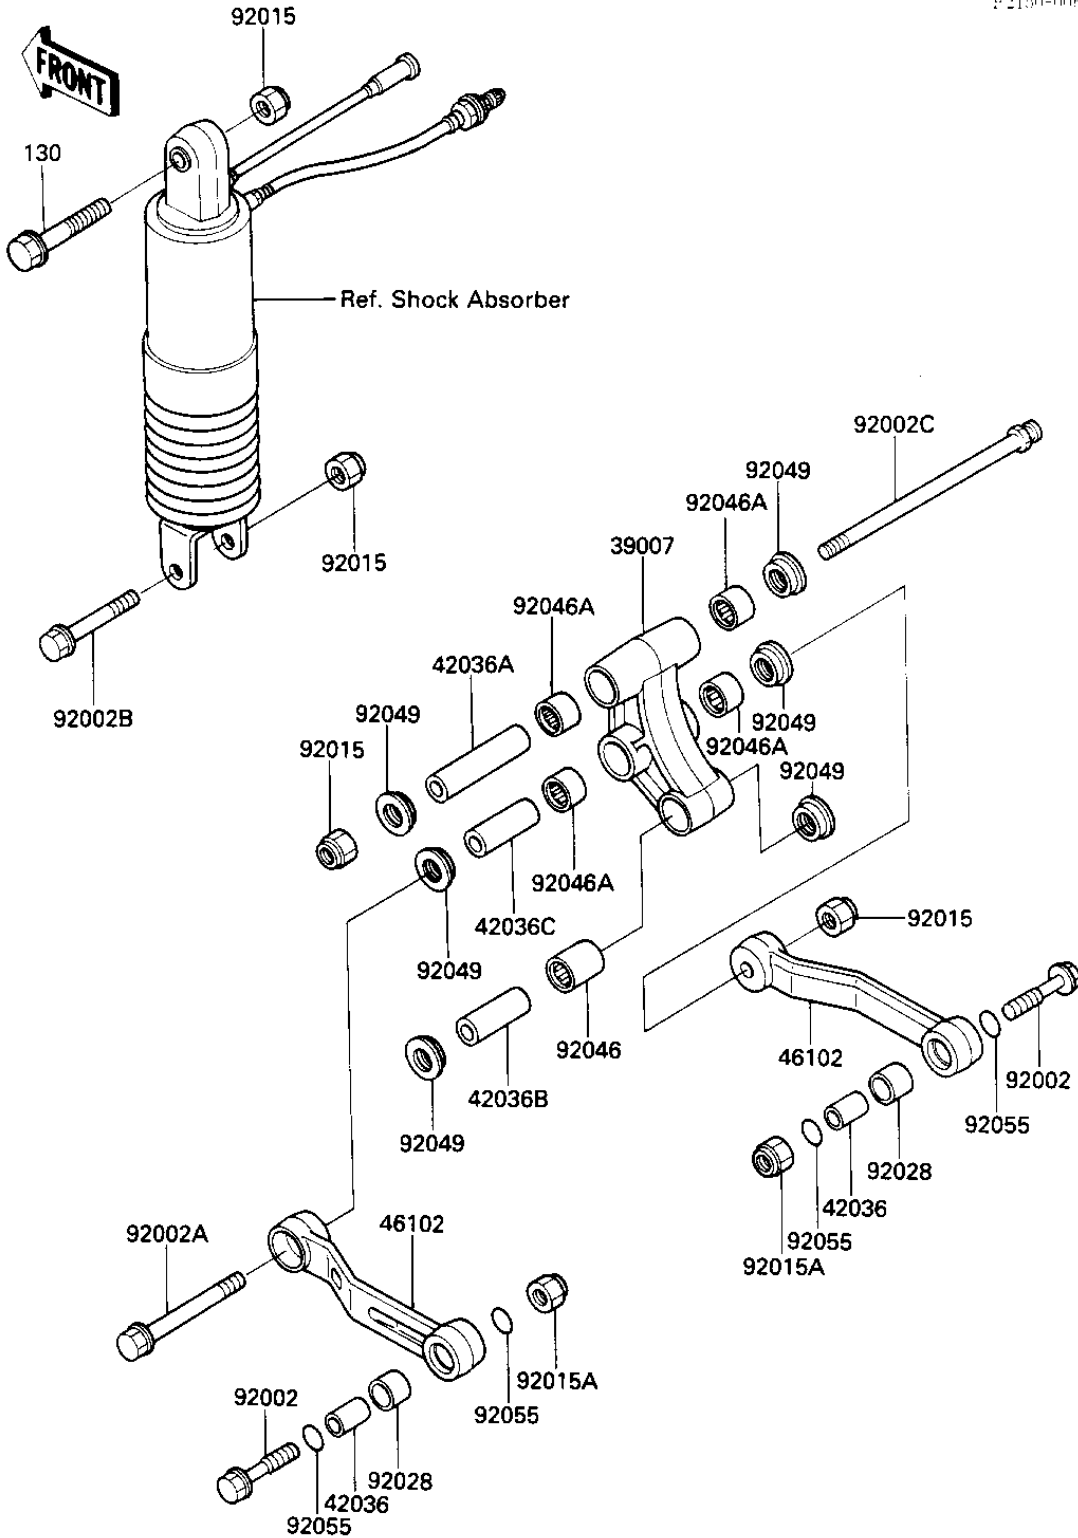

1986 Ninja® 600 PARTS DIAGRAM

REAR SUSPENSION

92150-0060

Rel
No

- 3
- 4
- 4
- 4
- 4
- 4
- 9
- 9
- 9
- 9
- 9
- 9
- 9
- 9
- 9
- 9
- 9

|

1986 Ninja® 600 PARTS LIST

REAR SUSPENSION

ITEM NAME	PART NUMBER	QUANTITY
ARM-SUSP,UNI TRAK (Ref # 39007)	39007-1127	1
SLEEVE,TIE ROD,UPP (Ref # 42036)	42036-1076	2
SLEEVE,12.1X20X74 (Ref # 42036A)	42036-1102	1
SLEEVE,12.5X20X39 (Ref # 42036B)	42036-1108	1
SLEEVE,12.5X20X50 (Ref # 42036C)	42036-1111	1
ROD,UNI TRAK (Ref # 46102)	46102-1140	2
BOLT,12X45 (Ref # 92002)	92001-1939	2
BOLT,FLANGED,12X85 (Ref # 92002A)	92002-1463	1
BOLT,FLANGED,12X60 (Ref # 92002B)	92002-1464	1
BOLT,SUSPENSION ARM (Ref # 92002C)	92002-1490	1
NUT,LOCK,12MM,BLACK (Ref # 92015)	92015-1190	4
NUT,12MM (Ref # 92015A)	92015-1375	2
BUSHING (Ref # 92028)	92028-1599	2
BEARING-NEEDLE,BM2027 (Ref # 92046)	92046-1110	1
BEARING-NEEDLE,BM2027 (Ref # 92046A)	92046-1112	4
SEAL-OIL,ARM,CNT (Ref # 92049)	92049-1109	6
RING-O,19.8X2.2 (Ref # 92055)	92055-1215	4
BOLT-FLANGED (Ref # 130)	130G1250	1