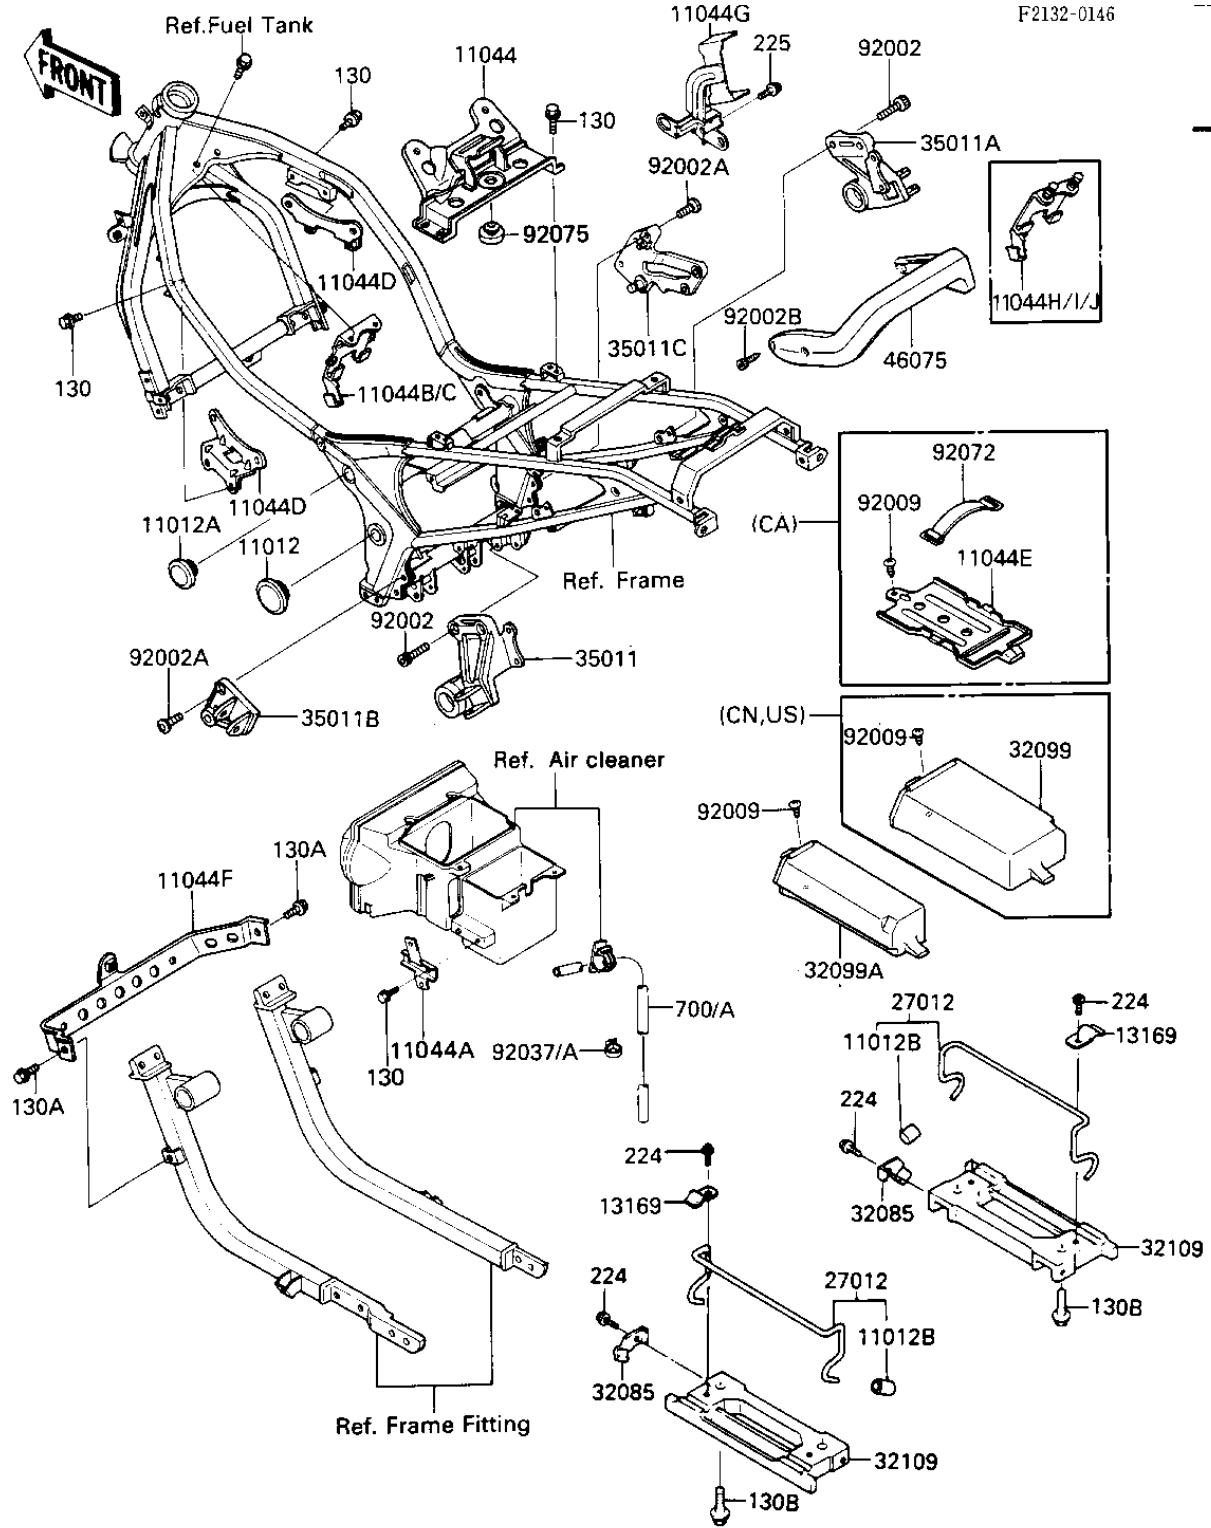

# 1986 Ninja<sup>®</sup> 600 PARTS DIAGRAM

## BATTERY CASE/TOOL CASE

F2132-0146

# 1986 Ninja® 600 PARTS LIST

## BATTERY CASE/TOOL CASE

ITEM NAME	PART NUMBER	QUANTITY
CAP,SWING ARM BRACKET (Ref # 11012)	11012-1629	2
CAP (Ref # 11012A)	11012-1471	2
CAP,BUNGEE CORD HOOK (Ref # 11012B)	11012-1589	4
BRACKET,BATTERY (Ref # 11044)	11044-1101	1
BRACKET,REGULATOR (Ref # 11044A)	11044-1126	1
BRACKET,RELAY (Ref # 11044B)	11044-5001	1
BRACKET,RELAY (Ref # 11044C)	11044-5001	1
BRACKET,IGNITION COIL (Ref # 11044D)	11044-1128	2
BRACKET,CANISTER (Ref # 11044E)	11044-1133	1
BRACKET,OIL COOLER (Ref # 11044F)	11044-1157	1
BRACKET,IGNITER (Ref # 11044G)	11044-1398	1
UNAVAILABLE IN PRICE BOOK (Ref # 11044H)	11044-145	1
BRACKET,RELAY (Ref # 11044I)	11044-5001	1
BRACKET,RELAY (Ref # 11044J)	11044-5001	1
PLATE,GRIP (Ref # 13169)	13169-1760	4
HOOK,GRIP (Ref # 27012)	27012-1311	2
STOPPER,HOOK (Ref # 32085)	32085-1187	2
CASE (Ref # 32099)	32099-1074	2
CASE,TOOL (Ref # 32099A)	32099-1075	1
GRIP-FRAME (Ref # 32109)	32109-1108	2
STAY,MUFFLER,LH (Ref # 35011)	35011-1242	1
STAY,MUFFLER,RH (Ref # 35011A)	35011-1243	1
STAY,STEP HOLDER,FR,L (Ref # 35011B)	35011-1244	1
STAY,STEP HOLDER,FR,R (Ref # 35011C)	35011-1245	1
GRIP,GRABRAIL (Ref # 46075)	46075-1058	1
BOLT,SOCKET,8X20 (Ref # 92002)	92002-1178	4
BOLT,SOCKET,8X20 (Ref # 92002A)	92002-1493	3
BOLT,SOCKET,6X24 (Ref # 92002B)	92002-1511	4
SCREW,TAPPING,6MM (Ref # 92009)	92009-1261	2