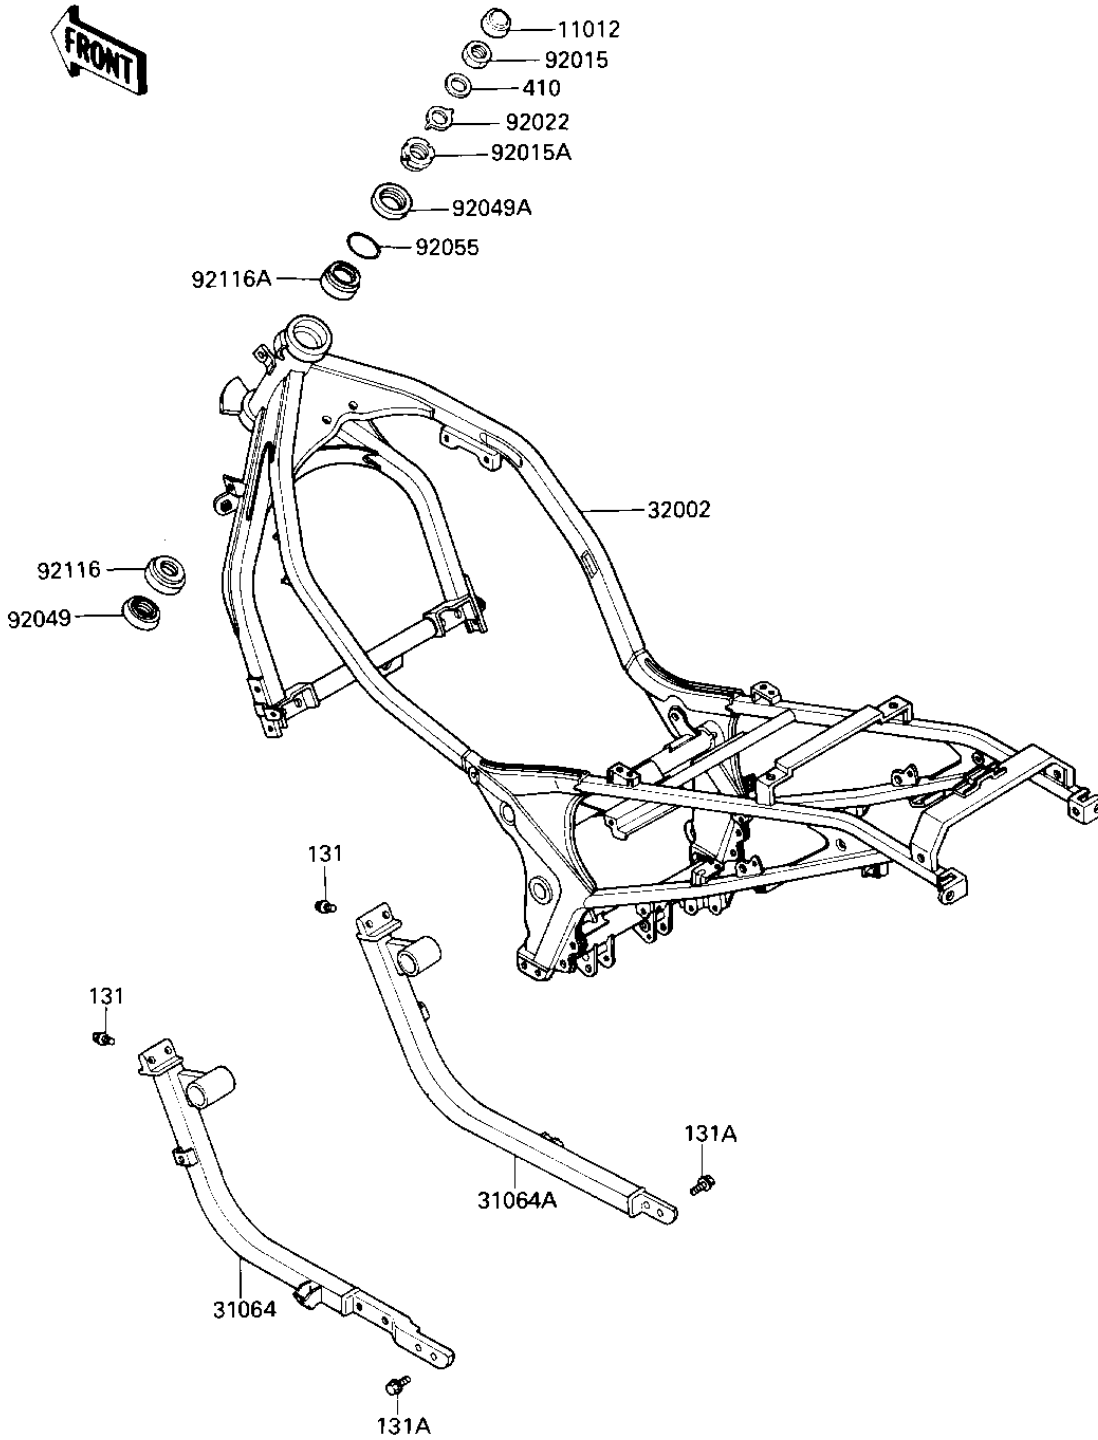

# 1985 Ninja® 600 PARTS DIAGRAM

FRAME

F212U-021Z

**Ref.  
No.**

- 1'
- 3'
- 3'
- 3'
- 9'
- 9'
- 9'
- 9'
- 9'
- 9
- 9

# 1985 Ninja® 600 PARTS LIST

## FRAME

ITEM NAME	PART NUMBER	QUANTITY
CAP,STEERING STEM (Ref # 11012)	11012-1442	1
PIPE-COMP,SIDE FRAME, (Ref # 31064)	31064-1061	1
PIPE-COMP,SIDE FRAME, (Ref # 31064A)	31064-1062	1
FRAME-COMP (Ref # 32002)	32002-1800	1
NUT,18MM (Ref # 92015)	92015-1404	1
NUT (Ref # 92015A)	92015-1546	1
WASHER,CLAW,18.5X30X2 (Ref # 92022)	92022-1555	1
WASHER,CLAW,18.5X30X2 (Ref # 92049)	92022-1555	1
SEAL-OIL,STEERING STE (Ref # 92049A)	92049-1214	1
RING-0.24.7MM (Ref # 92055)	92055-1160	1
BRG,ROLLER,HR320/28XJ (Ref # 92116)	92116-1009	1
BEARING-ROLLER (Ref # 92116A)	92116-1056	1
BOLT-FLANGED (Ref # 131)	131G0820	4
BOLT-FLANGED (Ref # 131A)	131G1020	4
W-PLAIN-S (Ref # 410)	410F1800	1