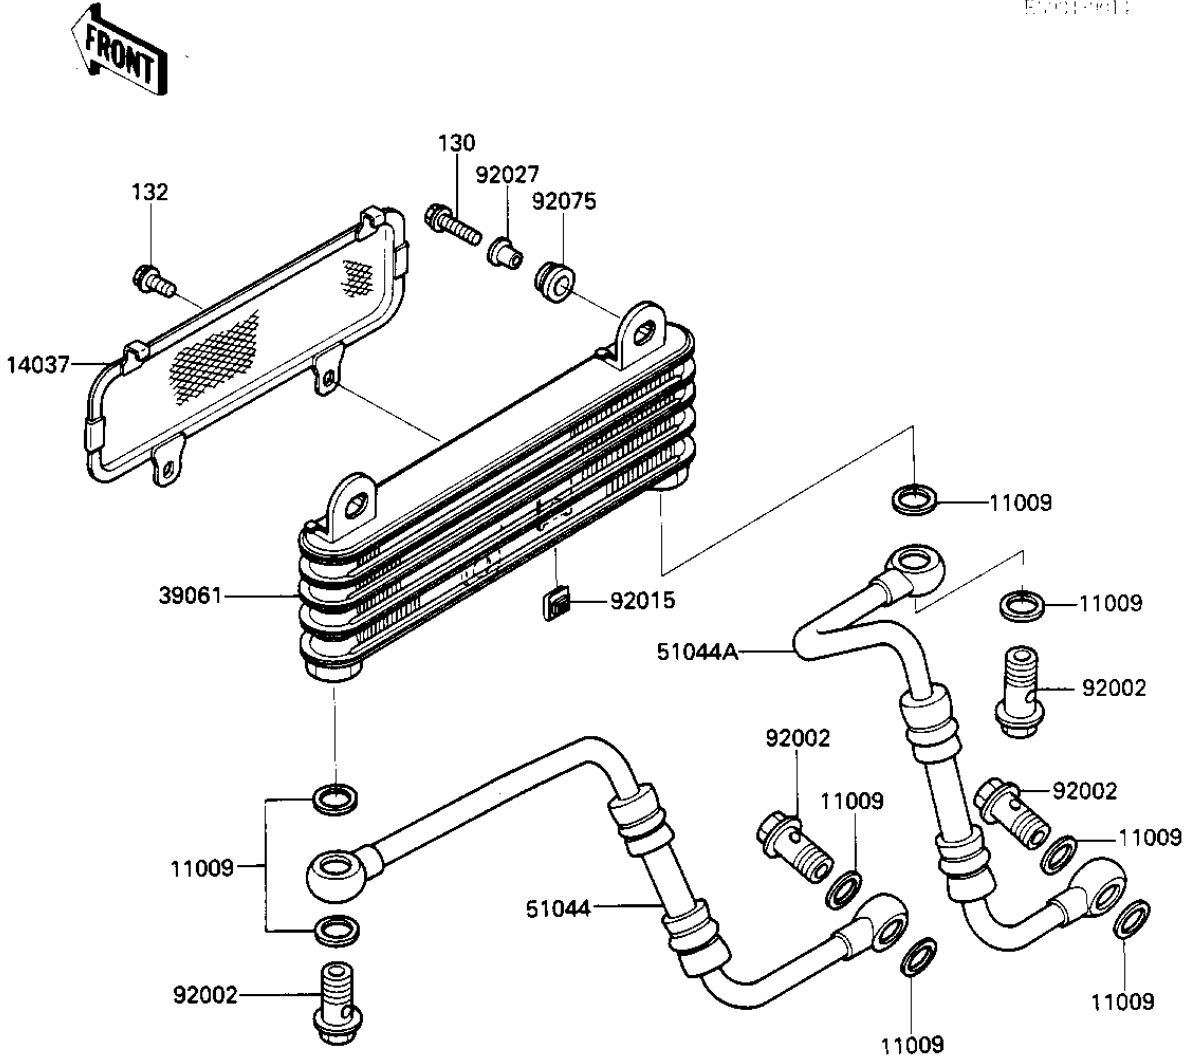

1986 Ninja[®] 600 PARTS DIAGRAM

OIL COOLER

R
N

- 1
- 1
- 3
- 5
- 5
- 9
- 9
- 9
- 9

1986 Ninja® 600 PARTS LIST

OIL COOLER

ITEM NAME	PART NUMBER	QUANTITY
GASKET,14X19.5X1.4 (Ref # 11009)	11009-1461	8
SCREEN,OIL COOLER (Ref # 14037)	14037-1071	1
OIL COOLER (Ref # 39061)	39061-1074	1
TUBE-ASSY,LH (Ref # 51044)	51044-1065	1
TUBE-ASSY,RH (Ref # 51044A)	51044-1066	1
BOLT,14X28.5 (Ref # 92002)	92001-1930	4
NUT (Ref # 92015)	92015-1487	2
COLLAR,FLANGED,L=12.1 (Ref # 92027)	92027-1651	3
DAMPER RUBBER (Ref # 92075)	92075-277	3
BOLT-FLANGED,6X20 (Ref # 130)	130J0620	3
BOLT-FLANGED-SMALL,6X (Ref # 132)	132J0610	2