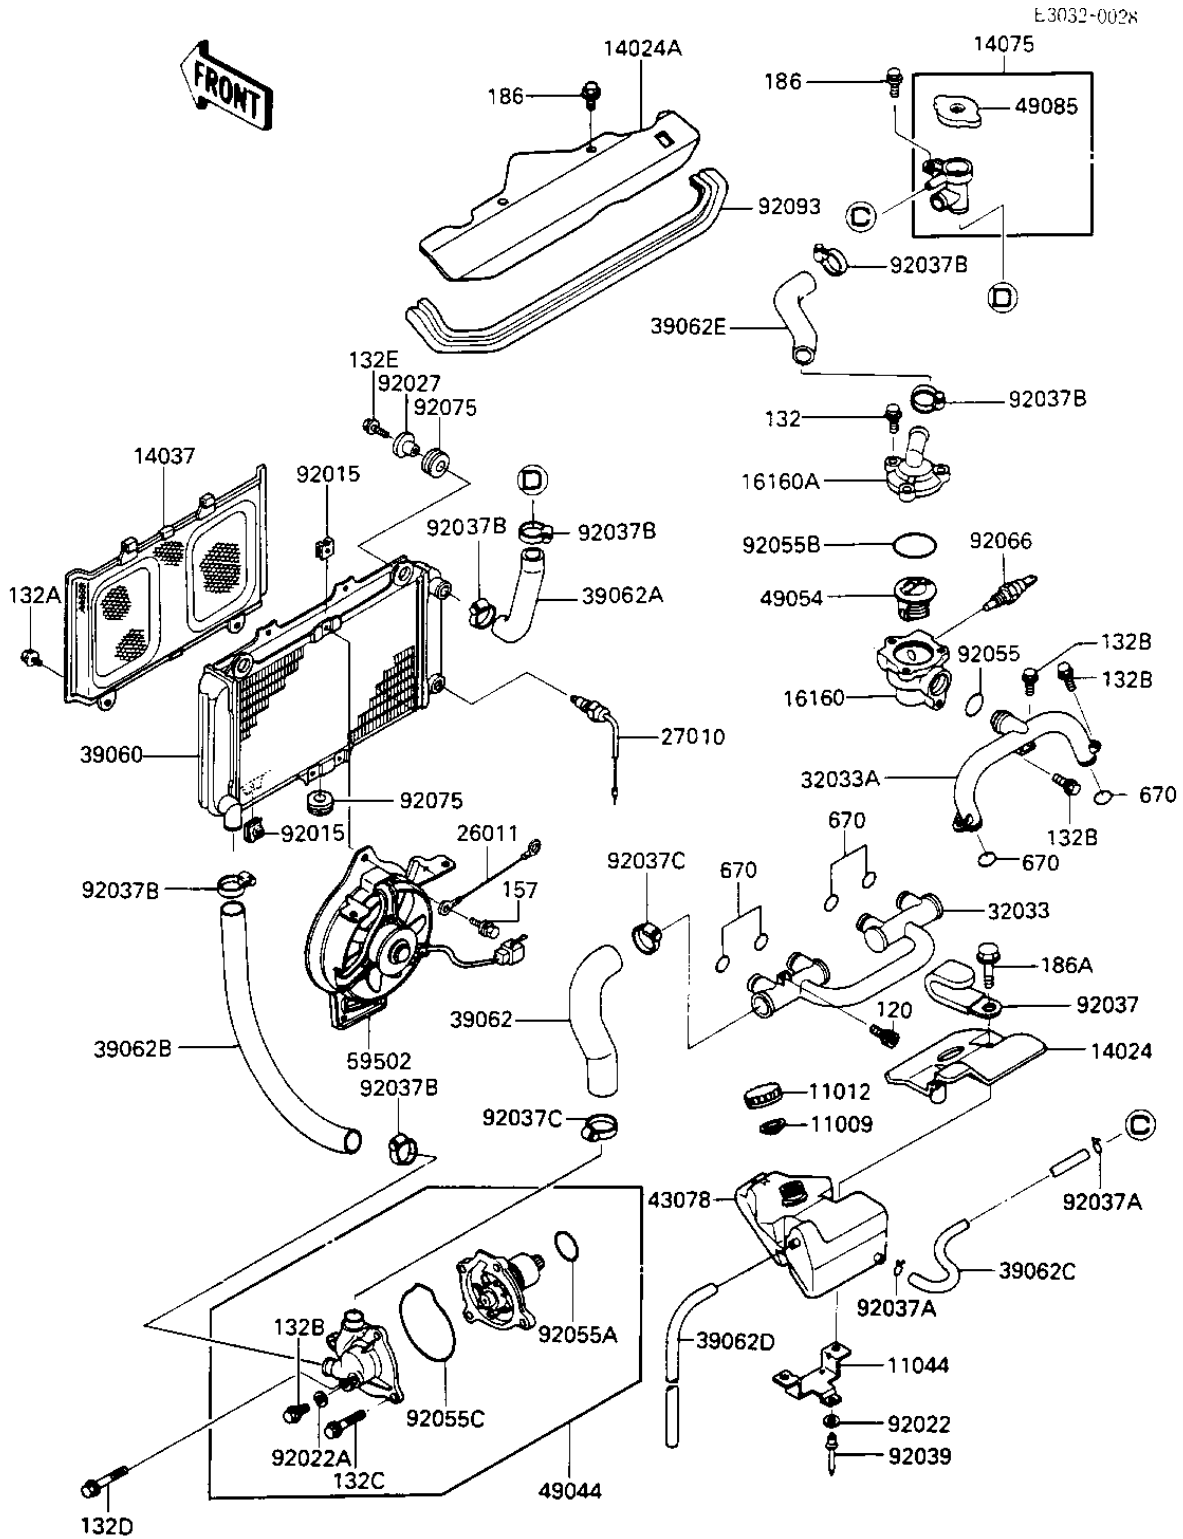

# 1986 Ninja® 600 PARTS DIAGRAM

RADIATOR/FAN/WATER PUMP (E/NO. 029801-)

# 1986 Ninja® 600 PARTS LIST

RADIATOR/FAN/WATER PUMP (E/NO. 029801-)

ITEM NAME	PART NUMBER	QUANTITY
GASKET,RESERVE TANK (Ref # 11009)	11009-1145	1
CAP,RESERVE TANK (Ref # 11012)	11012-1084	1
BRACKET,RESERVOIR (Ref # 11044)	11044-1170	1
COVER (Ref # 14024)	14024-1090	1
COVER,RADIATOR (Ref # 14024A)	14024-1137	1
SCREEN (Ref # 14037)	14037-1083	1
CAP-ASSY (Ref # 14075)	14075-1061	1
BODY,THERMOSTAT,LWR (Ref # 16160)	16160-1092	1
BODY (Ref # 16160A)	16160-1129	1
WIRE-LEAD,GROUND (Ref # 26011)	26011-1360	1
SWITCH,FAN (Ref # 27010)	27010-1180	1
PIPE (Ref # 32033)	32033-1593	1
PIPE (Ref # 32033A)	32033-1594	1
RADIATOR (Ref # 39060)	39060-1067	1
HOSE-COOLING (Ref # 39062)	39062-1111	1
HOSE-COOLING (Ref # 39062A)	39062-1113	1
HOSE-COOLING (Ref # 39062B)	39062-1114	1
HOSE-COOLING (Ref # 39062C)	39062-1269	1
HOSE-COOLING (Ref # 39062D)	39062-1269	1
HOSE-COOLING (Ref # 39062E)	39062-1130	1
RESERVOIR (Ref # 43078)	43078-1062	1
PUMP-WATER (Ref # 49044)	49044-1054	1
THERMOSTAT (Ref # 49054)	49054-1055	1
CAP-ASSY-PRESSURE (Ref # 49085)	49085-1003	1
FAN-ASSY (Ref # 59502)	59502-1057	1
NUT (Ref # 92015)	92015-1487	2
WASHER,5.2X16X16X1.2T (Ref # 92022)	25009-004	3
WASHER,6MM (Ref # 92022A)	92022-1627	1
COLLAR,FUEL TANK FITT (Ref # 92027)	92027-1134	2