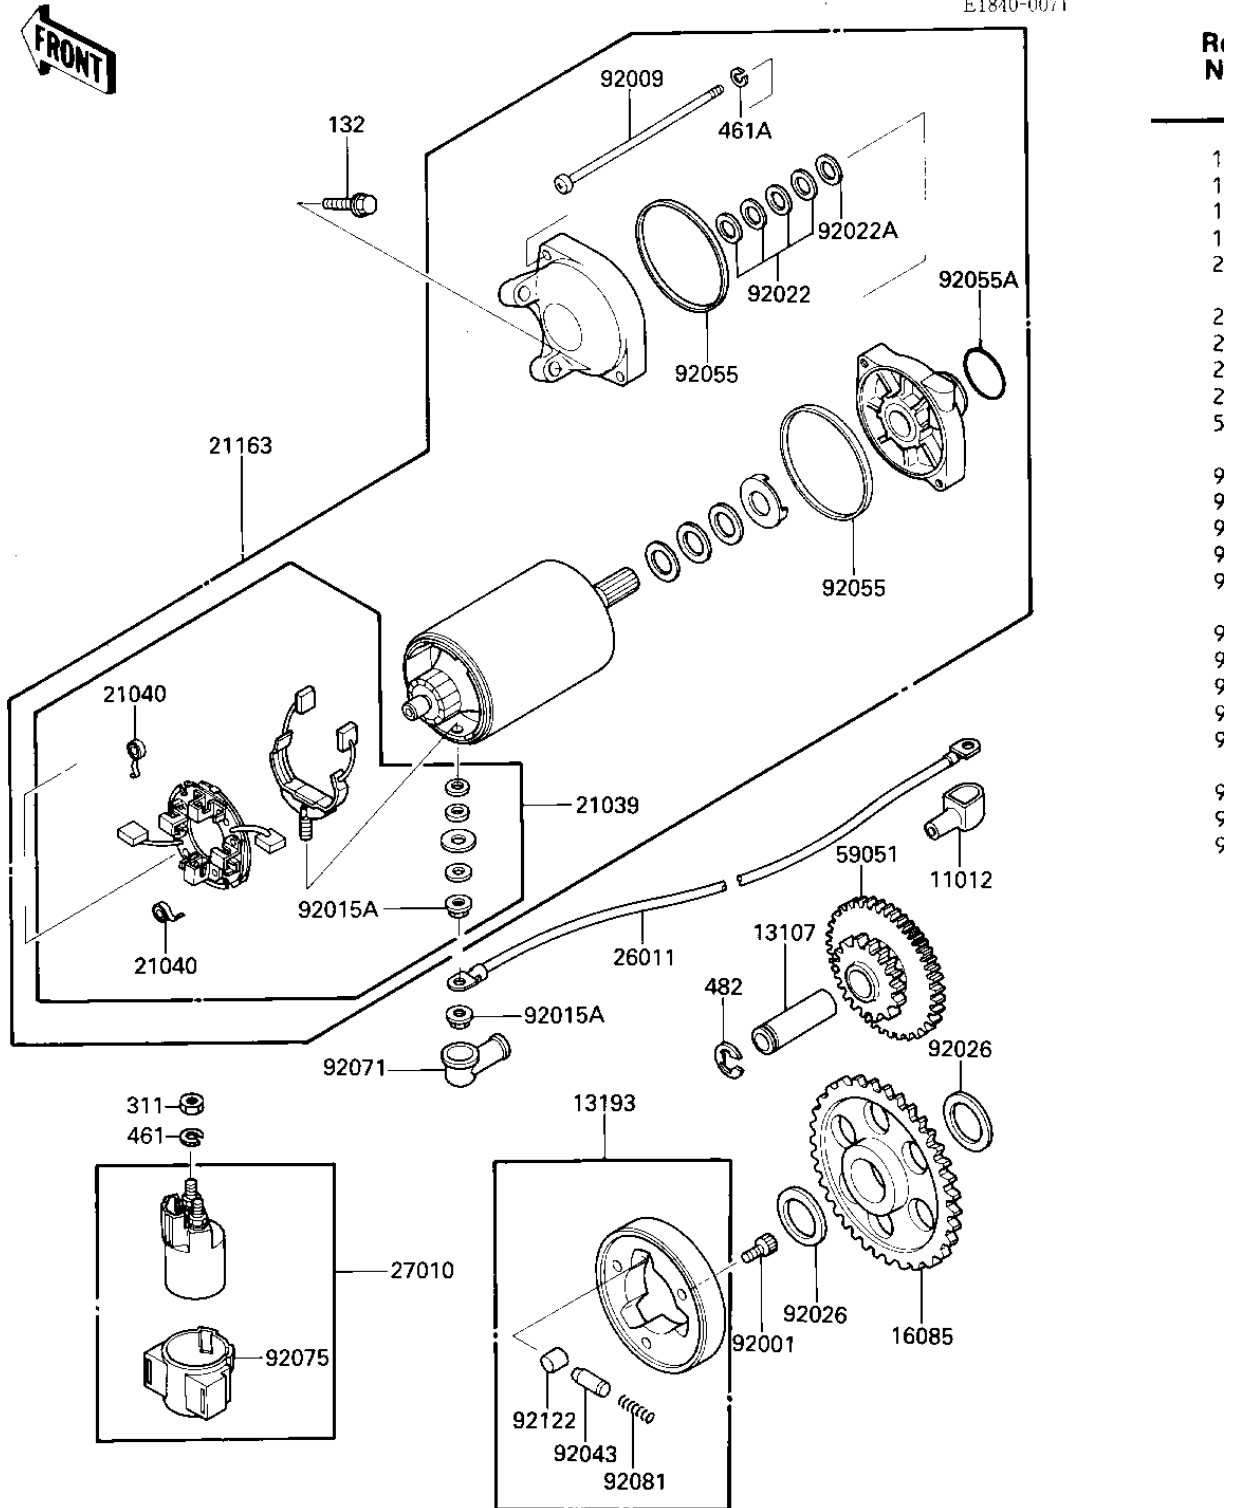

# 1986 Ninja<sup>®</sup> 600 PARTS DIAGRAM

STARTER MOTOR/STARTER CLUTCH

E1840-0071

# 1986 Ninja® 600 PARTS LIST

## STARTER MOTOR/STARTER CLUTCH

ITEM NAME	PART NUMBER	QUANTITY
CAP,TERMINAL (Ref # 11012)	11012-1354	1
SHAFT,IDLE GEAR (Ref # 13107)	13107-1144	1
CLUTCH ASSY,ONEWAY (Ref # 13193)	13193-1002	1
GEAR,ONEWAY CLUTCH (Ref # 16085)	16085-1030	1
BRUSH,CARBON (Ref # 21039)	21039-1053	1
SPRING-BRUSH (Ref # 21040)	21040-1003	4
STARTER-ELECTRIC (Ref # 21163)	21163-1072	1
WIRE-LEAD,STARTER MTR (Ref # 26011)	26011-1251	1
SWITCH,MAGNETIC (Ref # 27010)	27010-1209	1
GEAR-SPUR,IDLE (Ref # 59051)	59051-1138	1
BOLT,SOCKET,8X10 (Ref # 92001)	92001-1424	3
SCREW (Ref # 92009)	92009-1397	2
NUT,6MM (Ref # 92015)	92015-1476	2
WASHER,THRUST,0.2T (Ref # 92022)	21025-011	4
WASHER,THRUST,0.8T (Ref # 92022A)	92022-1132	1
SPACER,25X36X3.2 (Ref # 92026)	92026-1025	2
PIN (Ref # 92043)	92043-132	3
"O" RING,STARTER MOTR (Ref # 92055)	92055-1086	2
RING-O (Ref # 92055A)	92055-1276	1
GROMMET,CORD (Ref # 92071)	21017-017	1
DAMPER MAG SWITCH SHK (Ref # 92075)	21064-002	1
SPRING,COIL (Ref # 92081)	92081-159	3
ROLLER (Ref # 92122)	92122-006	3
BOLT-FLANGED-SMALL (Ref # 132)	132J0625	2
NUT 6MM (Ref # 311)	311B0600	2
WASHER SPRING 6MM (Ref # 461)	461F0600	2
WASHER-SPRING,5MM,BLA (Ref # 461A)	461K0500	2
CIRCLIP-TYPE-E (Ref # 482)	482J0300	1