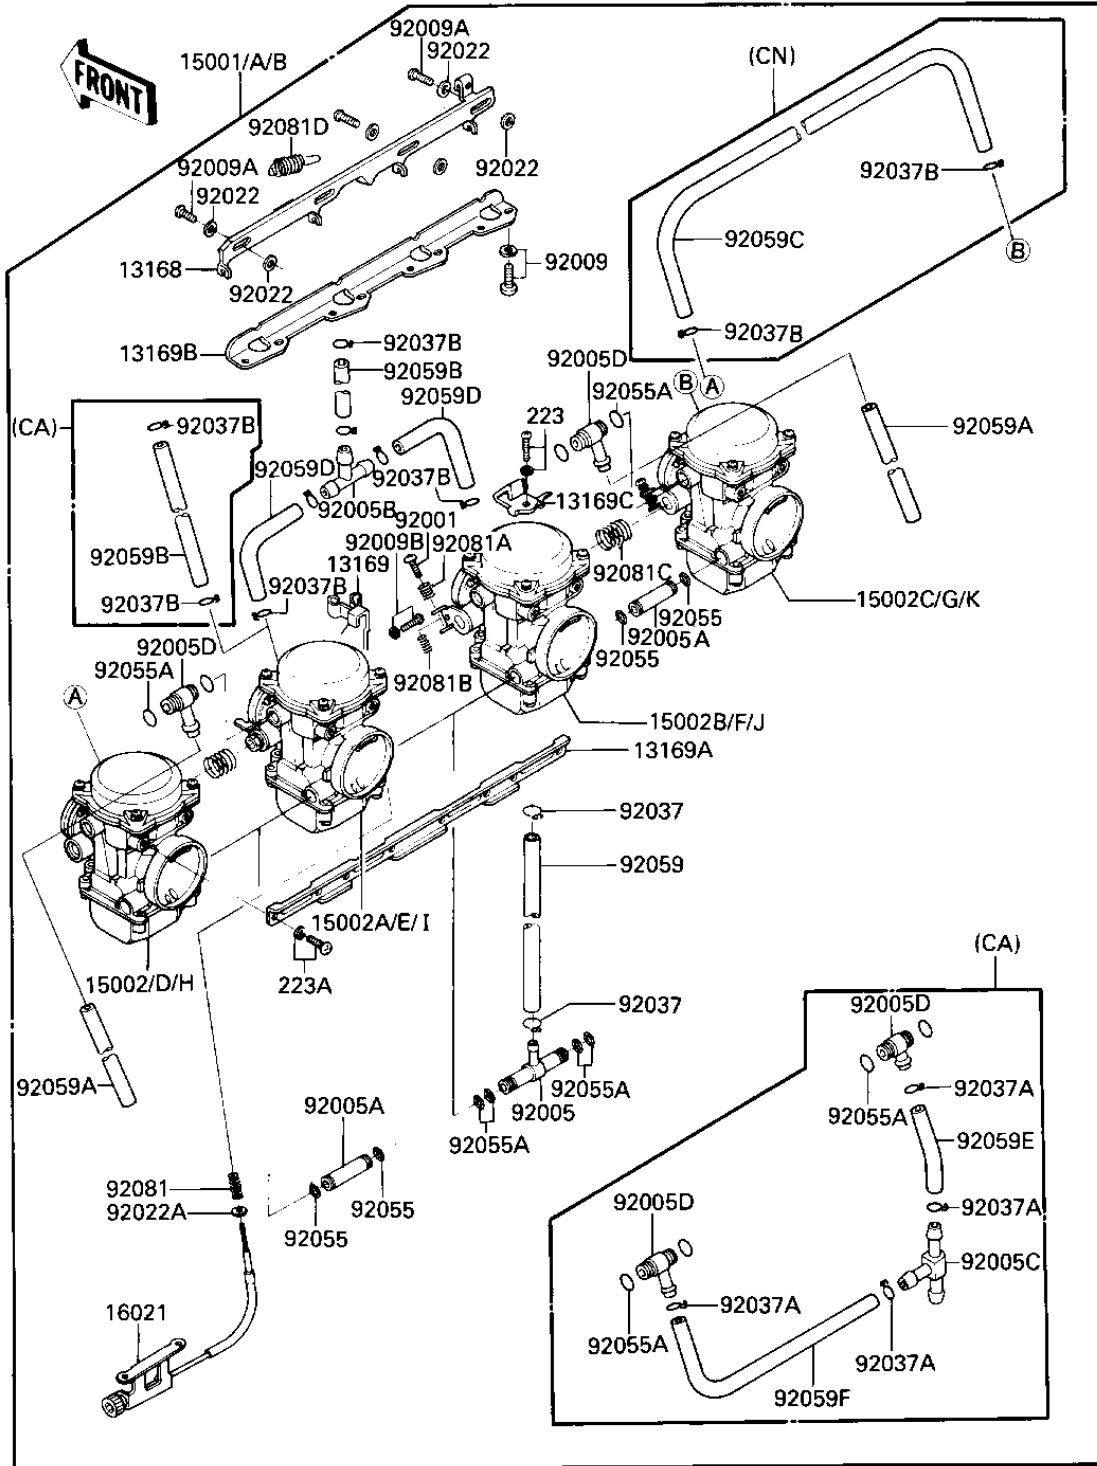

1986 Ninja® 600 PARTS DIAGRAM

CARBURETOR ASSY

E1611-0196

R:
N

1

1

1

1

1986 Ninja® 600 PARTS LIST

CARBURETOR ASSY

ITEM NAME	PART NUMBER	QUANTITY
SCREW (Ref # 92009B)	92009-1365	1
WASHER,6.1X11X0.8,POL (Ref # 92022)	92022-1199	6
WASHER,PLAIN,STOP SPR (Ref # 92022A)	92022-1480	1
CLAMP,FUEL INLET TUBE (Ref # 92037)	92037-1075	2
CLAMP,TUBE (Ref # 92037A)	92037-1682	4
CLAMP,TUBE,OVERFLOW (Ref # 92037B)	92037-1142	2
CLAMP,TUBE,OVERFLOW (Ref # 92037B)	92037-1142	6
CLAMP,TUBE,OVERFLOW (Ref # 92037B)	92037-1142	8
"O" RING (Ref # 92055)	92055-1004	4
RING-O,FUEL FITTING (Ref # 92055A)	92055-1223	8
TUBE,FUEL (Ref # 92059)	92059-1236	1
TUBE,6.5X9.5X290 (Ref # 92059A)	92059-1376	2
TUBE,5X9X150 (Ref # 92059B)	92059-1378	1
TUBE,5X9X320 (Ref # 92059C)	92059-1626	1
TUBE,5X9X90 (Ref # 92059D)	92059-1627	2
TUBE,7X11X90 (Ref # 92059E)	92059-1638	1
TUBE,7X11X260 (Ref # 92059F)	92059-1639	1
SPRING,THROTTLE STOP (Ref # 92081)	92081-1617	1
SPRING,THROTTLE ADJUS (Ref # 92081A)	92081-1620	3
SPRING,THROTTLE ADJUS (Ref # 92081B)	92081-1621	3
SPRING,THROTTLE ADJUS (Ref # 92081C)	92081-1622	2
SPRING,STARTER LEVER (Ref # 92081D)	92081-1913	1
SCREW-PAN-WS-CROS (Ref # 223)	223C0420	1
SCREW-PAN-WS-CROS (Ref # 223A)	223C0510	8