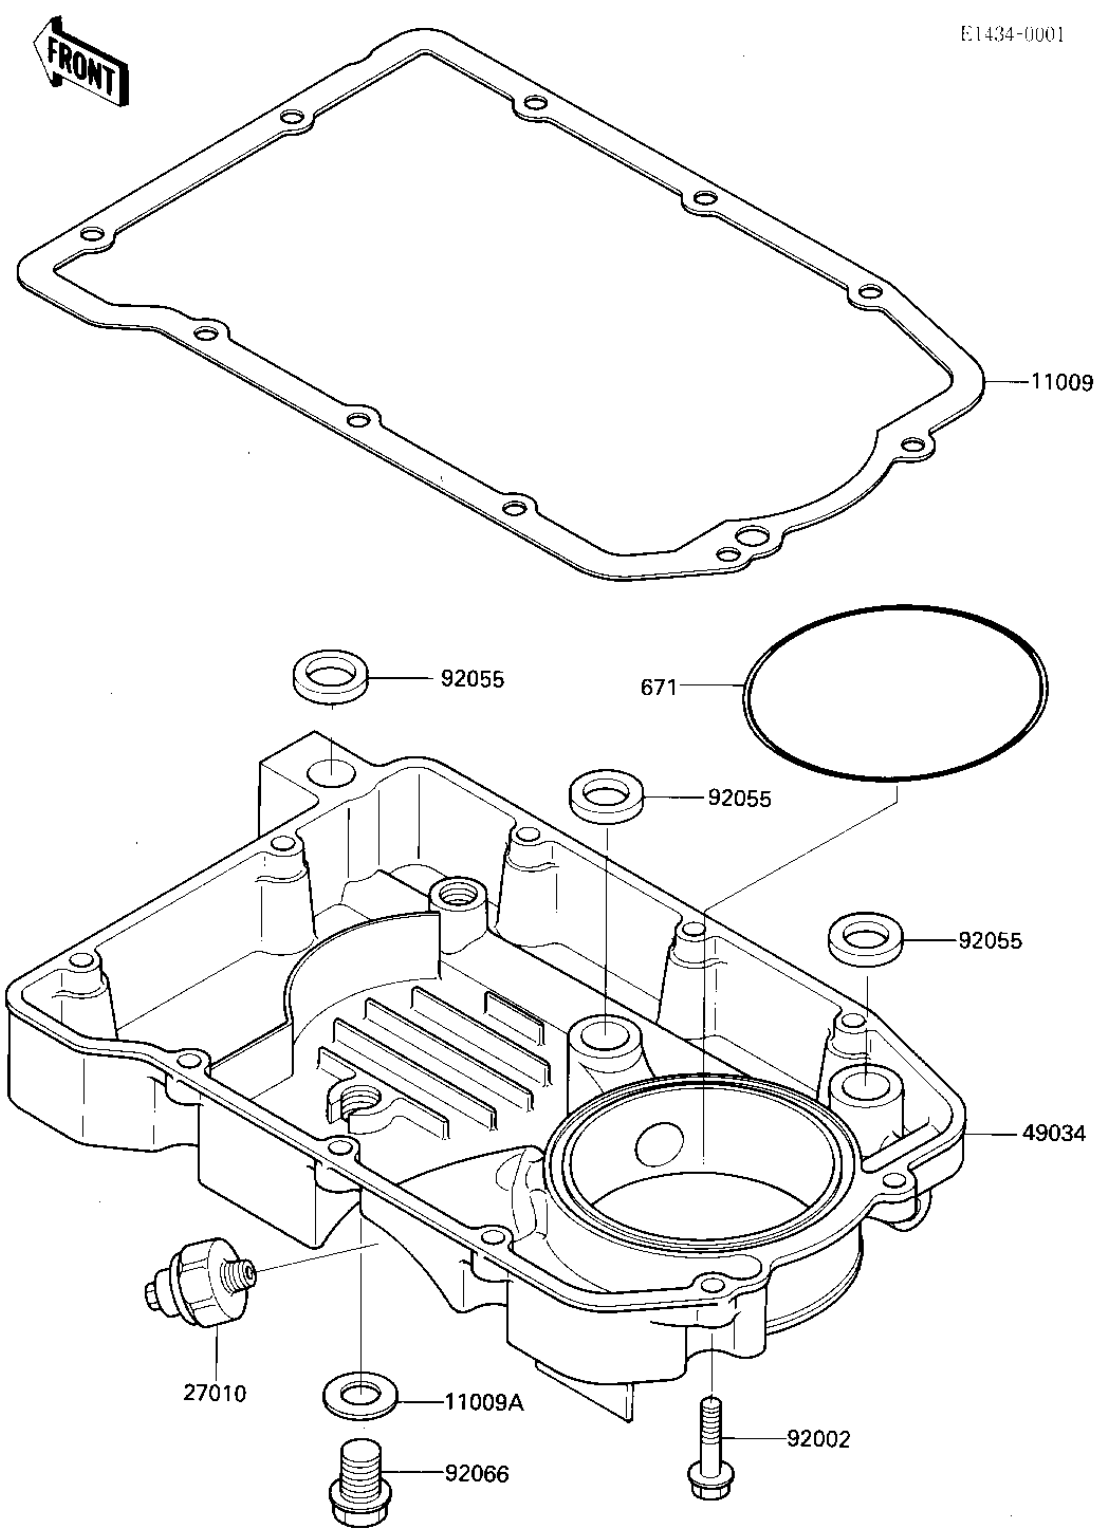

1986 Ninja® 600 PARTS DIAGRAM

OIL PAN

R
N

1986 Ninja® 600 PARTS LIST

OIL PAN

ITEM NAME	PART NUMBER	QUANTITY
GASKET,OIL PAN (Ref # 11009)	11060-1149	1
GASKET,DRIN PLUG (Ref # 11009A)	92065-097	1
SWITCH,OIL PRESSURE (Ref # 27010)	27010-1155	1
PAN-OIL (Ref # 49034)	49034-1062	1
BOLT,6X25 (Ref # 92002)	92002-1089	10
"O" RING (Ref # 92055)	92055-077	3
PLUG,OIL DRAIN,12X15 (Ref # 92066)	92066-1174	1
"O" RING,90MM (Ref # 671)	671B2590	1