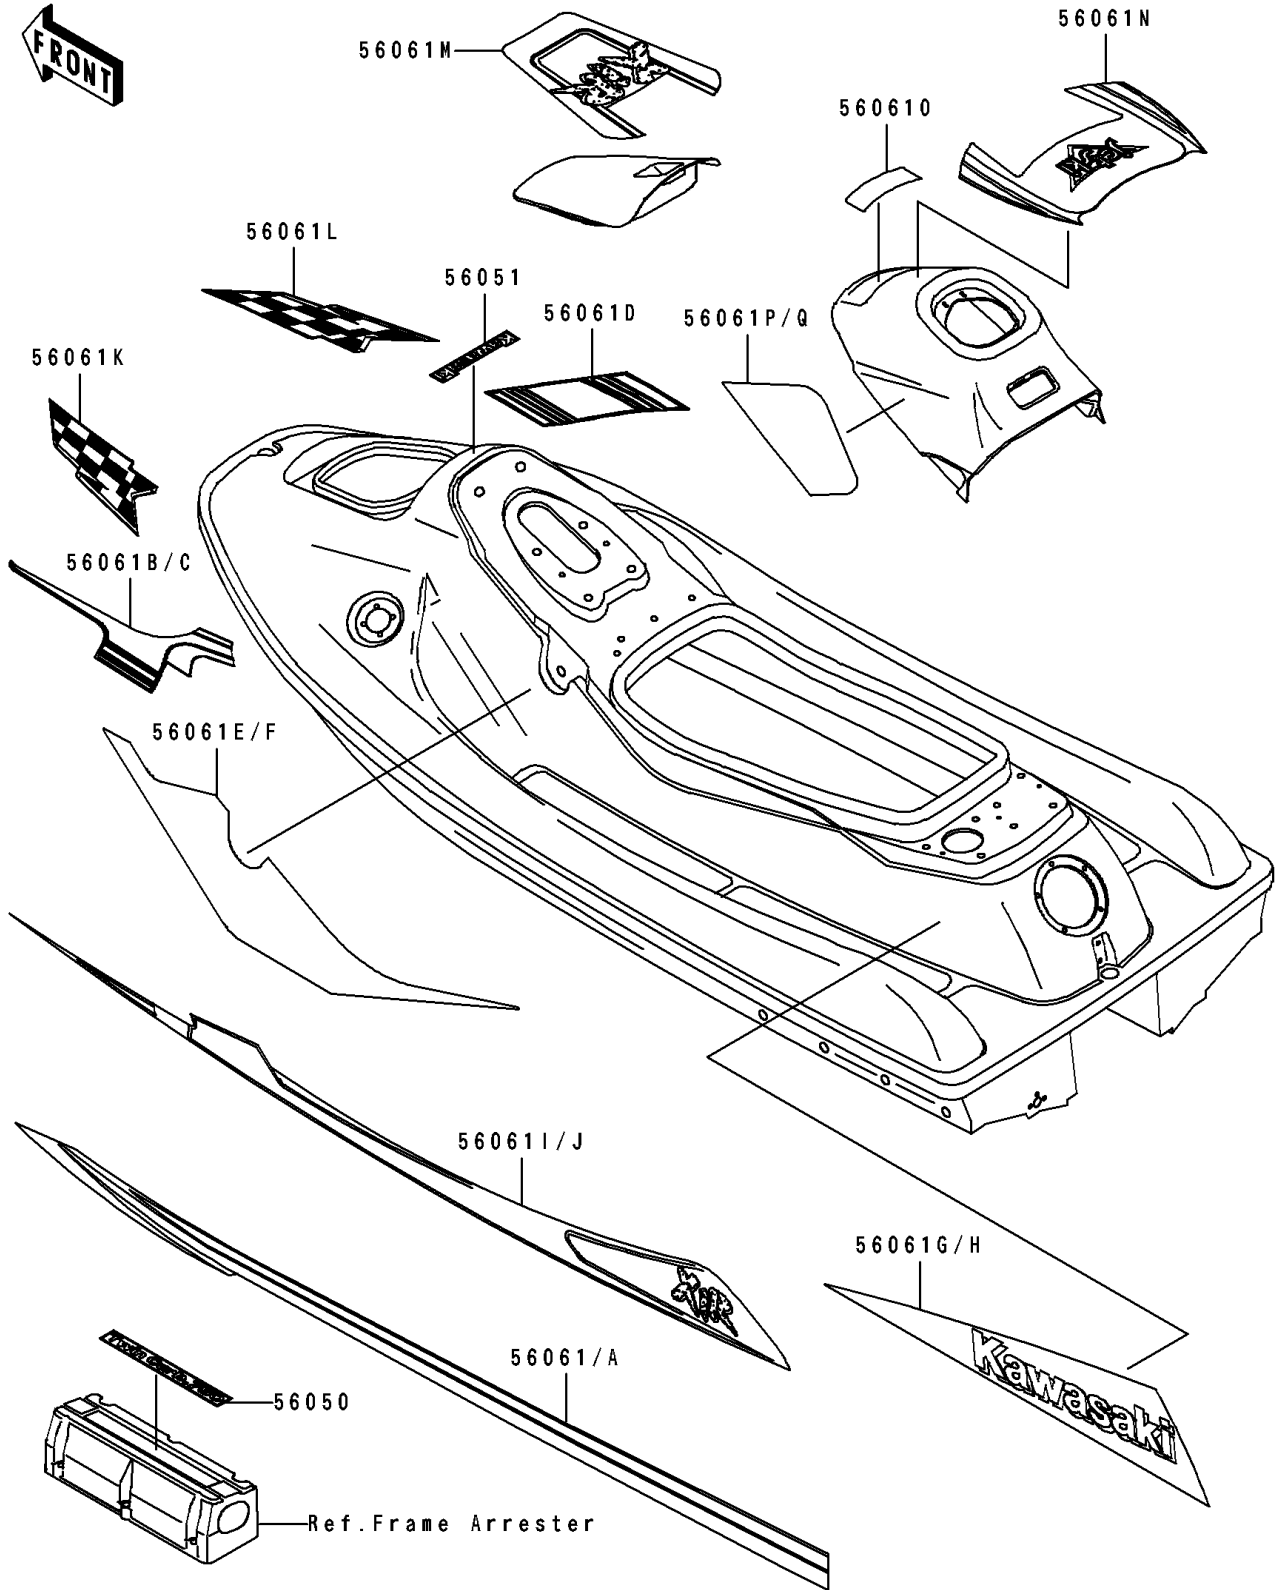

1994 XiR PARTS DIAGRAM

Decals

F3880

1994 XiR PARTS LIST

Decals

ITEM NAME	PART NUMBER	QUANTITY
MARK,TWIN CARB-750 (Ref # 56050)	56050-1986	1
MARK,KAWASAKI (Ref # 56051)	56051-3702	1
PATTERN,HULL,LH (Ref # 56061)	56061-3701	1
PATTERN,HULL,RH (Ref # 56061A)	56061-3702	1
PATTERN,DECK,LH (Ref # 56061B)	56061-3703	1
PATTERN,DECK,RH (Ref # 56061C)	56061-3704	1
PATTERN,DECK,RH (Ref # 56061D)	56061-3705	1
PATTERN,DECK,LH (Ref # 56061E)	56061-3706	1
PATTERN,DECK,RH (Ref # 56061F)	56061-3707	1
PATTERN,DECK,LH (Ref # 56061G)	56061-3708	1
PATTERN,DECK,RH (Ref # 56061H)	56061-3709	1
PATTERN,DECK,LH (Ref # 56061I)	56061-3710	1
PATTERN,DECK,RH (Ref # 56061J)	56061-3711	1
PATTERN,DECK,LH (Ref # 56061K)	56061-3712	1
PATTERN,DECK,RH (Ref # 56061L)	56061-3713	1
PATTERN,HATCH COVER (Ref # 56061M)	56061-3714	1
PATTERN,HANDLE COVER (Ref # 56061N)	56061-3715	1
PATTERN,HANDLE COVER (Ref # 56061O)	56061-3716	1
PATTERN,HANDLE COVER,LH (Ref # 56061P)	56061-3717	1
PATTERN,HANDLE COVER,RH (Ref # 56061Q)	56061-3718	1