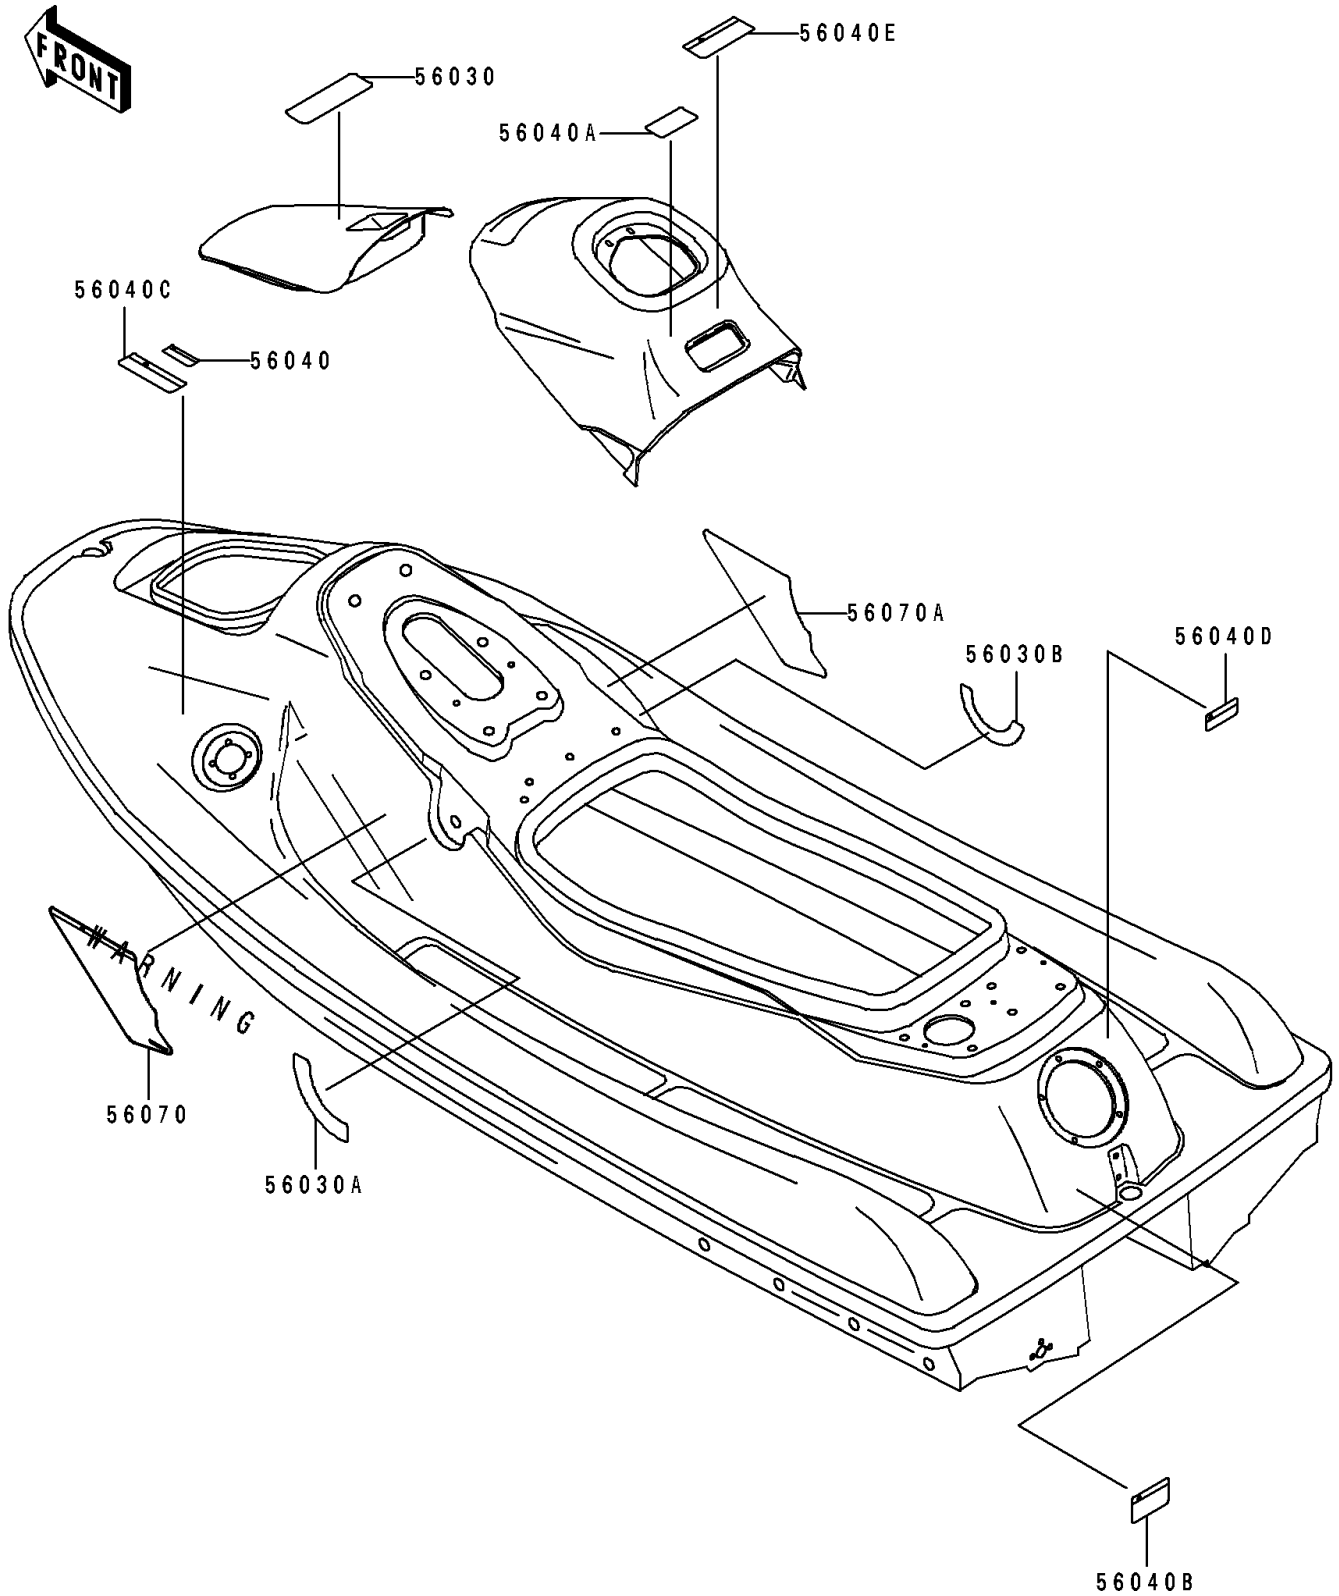

1994 XiR PARTS DIAGRAM

Labels

F 3183

1994 XiR PARTS LIST

Labels

ITEM NAME	PART NUMBER	QUANTITY
LABEL,FIRE EXTINGUISHER (Ref # 56030)	56030-3790	1
LABEL,CHOKE (Ref # 56030A)	56030-3793	1
LABEL,FUEL (Ref # 56030B)	56030-3794	1
LABEL-WARNING,FUEL CAUTION (Ref # 56040)	56040-3906	1
LABEL-WARNING,TETHER SWITCH (Ref # 56040A)	56040-3970	1
LABEL-WARNING,JET PUMP (Ref # 56040B)	56040-3971	1
LABEL-WARNING,GASOLINE (Ref # 56040C)	56040-3972	1
LABEL-WARNING,GRAB HANDLE (Ref # 56040D)	56040-3973	1
LABEL-WARNING,OVERHEAT (Ref # 56040E)	56040-3974	1
LABEL-WARNING,IMPORTANT SAFETY (Ref # 56070)	56070-3752	1
LABEL-WARNING,IMPORTANT SAFETY (Ref # 56070A)	56070-3753	1