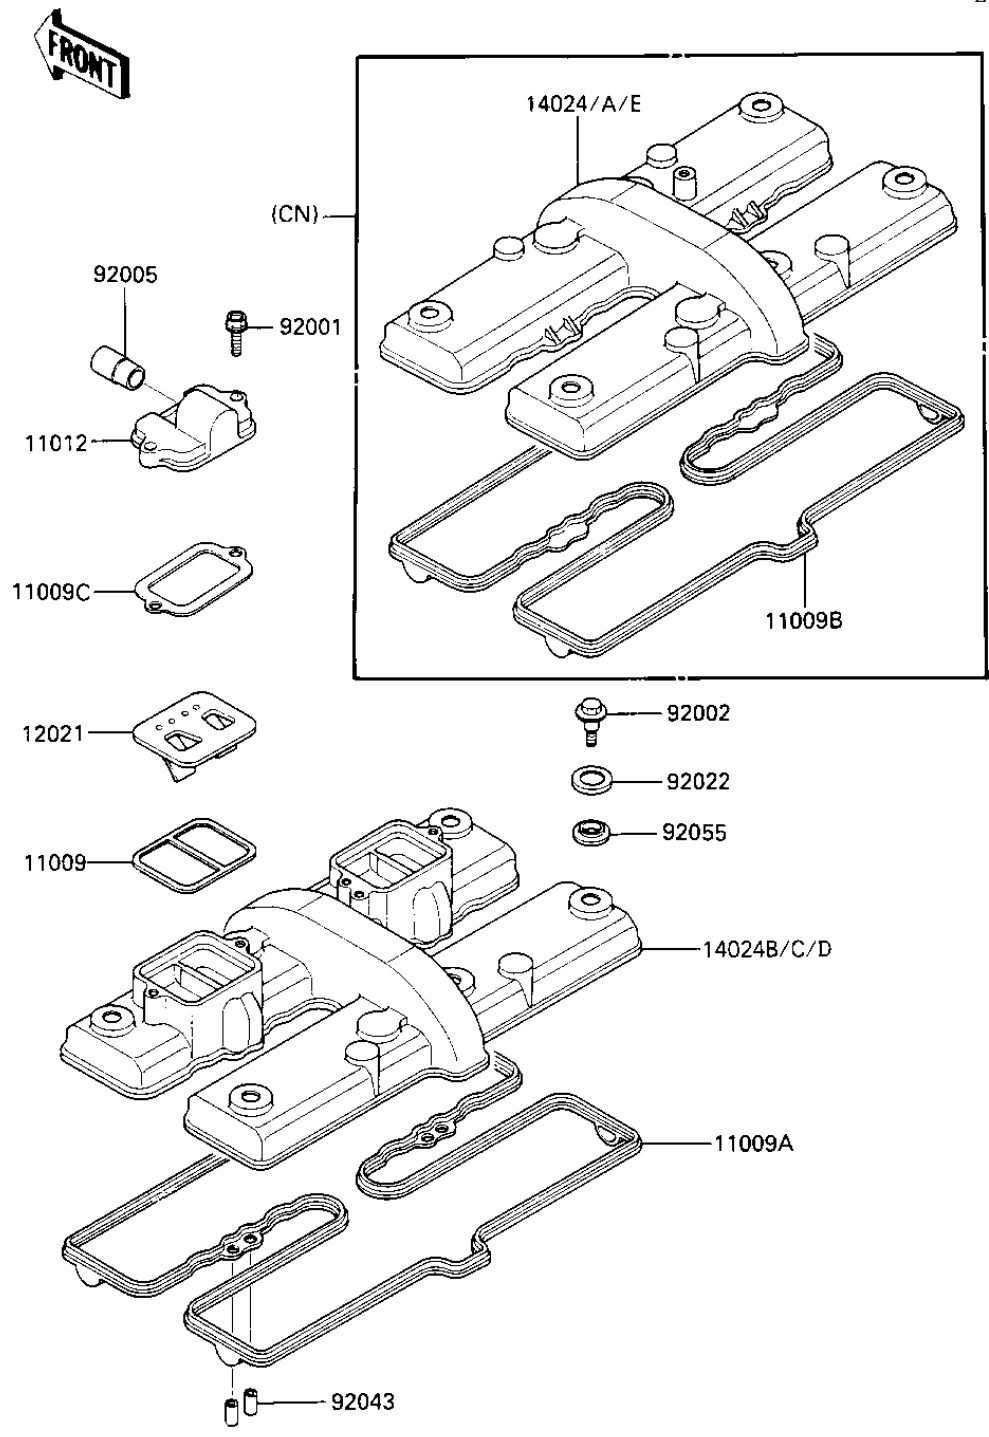

1986 Ninja® 600 PARTS DIAGRAM

CYLINDER HEAD COVER

E1112-0080

Part No.	QTY
14024/A/E	1
14024B/C/D	1
11009A	1
11009B	1
11009C	1
11012	1
12021	1
92001	1
92002	1
92022	1
92055	1
92043	9

1986 Ninja® 600 PARTS LIST

CYLINDER HEAD COVER

ITEM NAME	PART NUMBER	QUANTITY
GASKET, REED VALVE (Ref # 11009)	11009-1905	2
GASKET, CYLINDER HEAD (Ref # 11009A)	11009-1497	1
GASKET, CYLINDER HEAD COVE (Can (Ref # 11009B)	11009-1498	1
GASKET (Ref # 11009C)	11009-1545	2
CAP, REED VALVE (Ref # 11012)	11012-1481	2
VALVE-ASSY-REED (Ref # 12021)	12021-1053	2
COVER, CYLINDER HEAD (Canada) (Ref # 14024)	14024-1142	1
COVER, CYLINDER HEAD (Ref # 14024B)	14024-1144	1
BOLT, FLANGED, 6X22 (Ref # 92001)	92001-1352	4
BOLT (Ref # 92002)	92150-1447	6
FITTING, REED VALVE (Ref # 92005)	92005-1006	2
WASHER, HEAD COVER BOL (Ref # 92022)	92022-1637	6
PIN, DOWEL, 6.2X8X14 (Ref # 92043)	92043-1263	4
RING-O, HEAD COVER BOL (Ref # 92055)	92055-1225	6