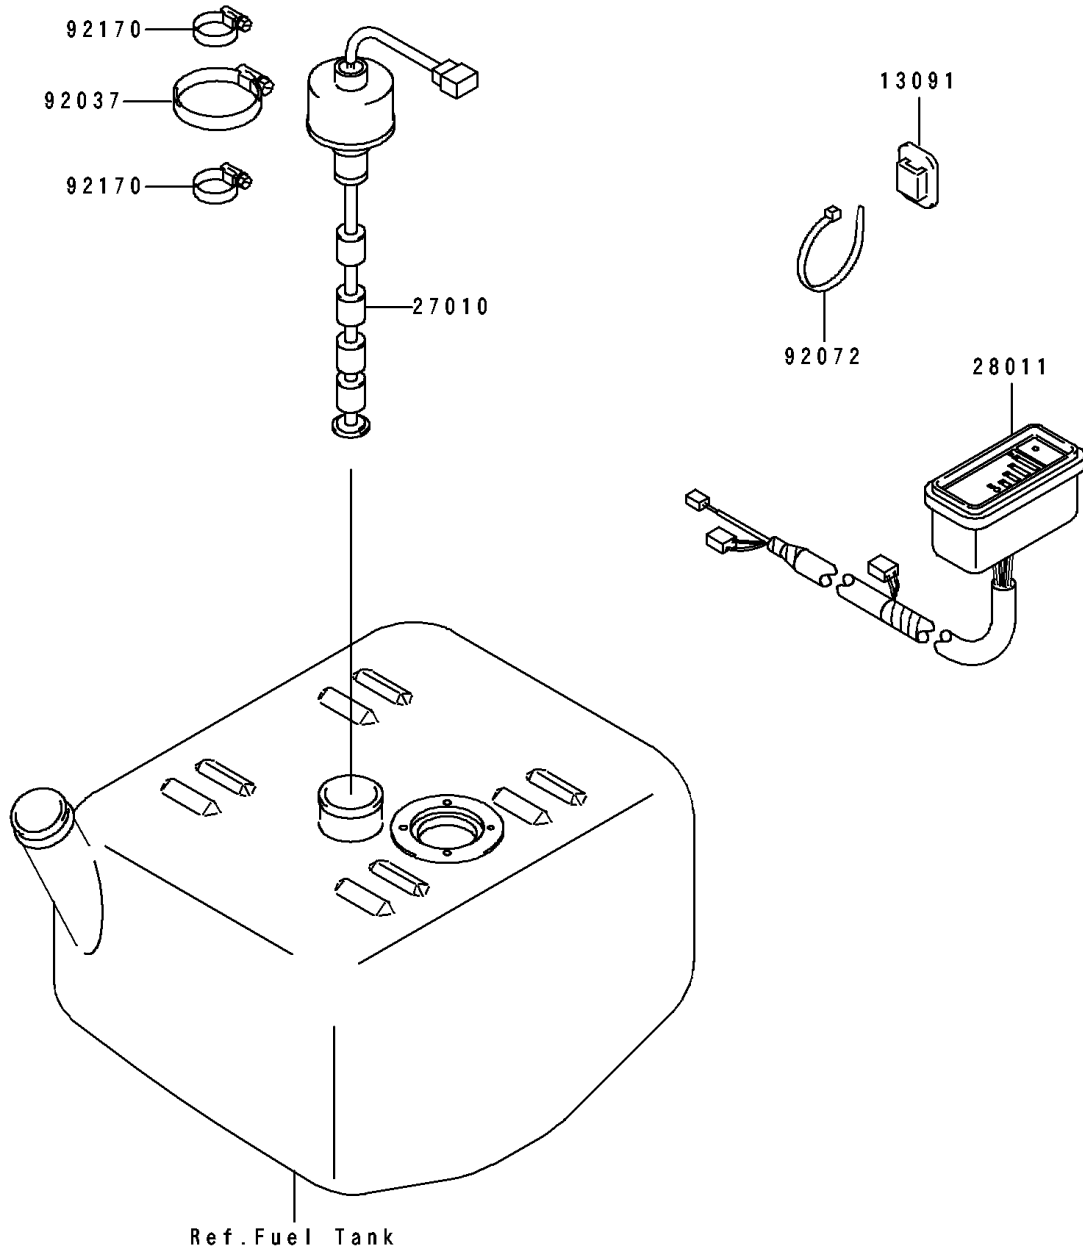

1994 XiR PARTS DIAGRAM

Meters

F3179

1994 XiR PARTS LIST

Meters

ITEM NAME	PART NUMBER	QUANTITY
HOLDER,BAND (Ref # 13091)	13091-3764	3
SWITCH,FUEL LEVEL (Ref # 27010)	27010-3727	1
METER,FUEL (Ref # 28011)	28011-3705	1
CLAMP (Ref # 92037)	92037-3009	1
BAND (Ref # 92072)	92072-3778	4
CLAMP (Ref # 92170)	92170-3718	2