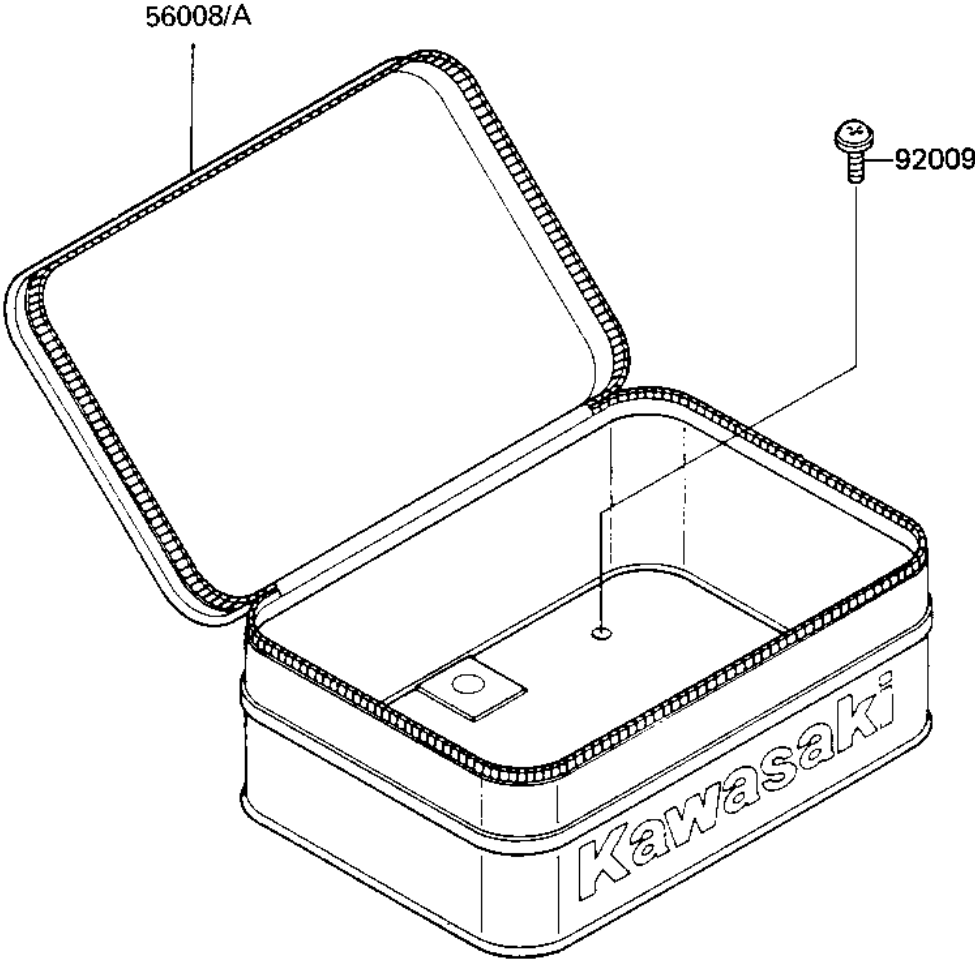

1985 KL600 PARTS DIAGRAM

TOOL CASE

F2910-0012

1985 KL600 PARTS LIST

TOOL CASE

ITEM NAME	PART NUMBER	QUANTITY
BAG,TOOL (Ref # 56008)	56008-1052	1
SCREW,6X14 (Ref # 92009)	92009-1287	1