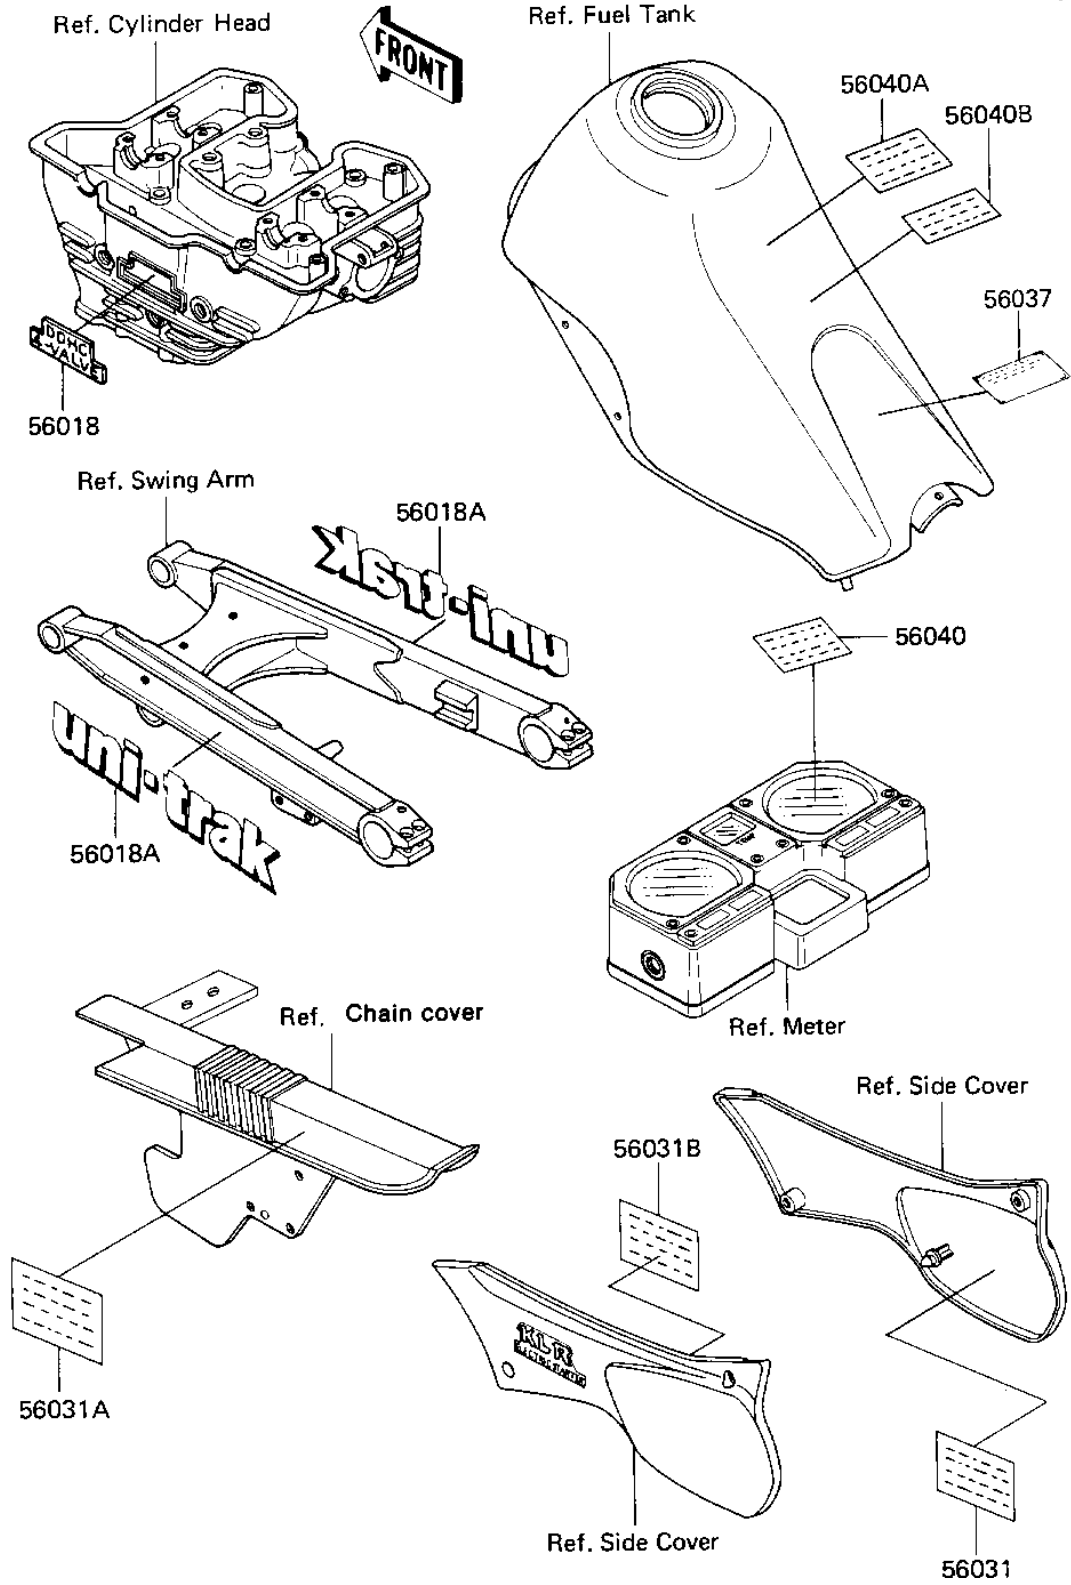

1985 KL600 PARTS DIAGRAM

LABELS

F2860-0332

1985 KL600 PARTS LIST

LABELS

ITEM NAME	PART NUMBER	QUANTITY
MARK,CYLINDER HEAD (Ref # 56018)	56018-1483	1
MARK,SWING ARM,"UNI T (Ref # 56018A)	56018-1484	1
LABEL-MANUAL-OIL&OIL (Ref # 56031)	56031-1339	1
LABEL-MANUAL,CHAIN (Ref # 56031A)	56031-1341	1
LABEL-MANUAL,BATTERY (Ref # 56031B)	56031-1380	1
LABEL-SPECIFICATION,T (Ref # 56037)	56037-1298	1
LABEL,BRAKE-IN (Ref # 56040)	56040-1007	1
LABEL,BRAKE-IN,INST (Ref # 56040A)	56040-1008	1
LABEL-WARNING,FUEL TK (Ref # 56040B)	56040-1121	1