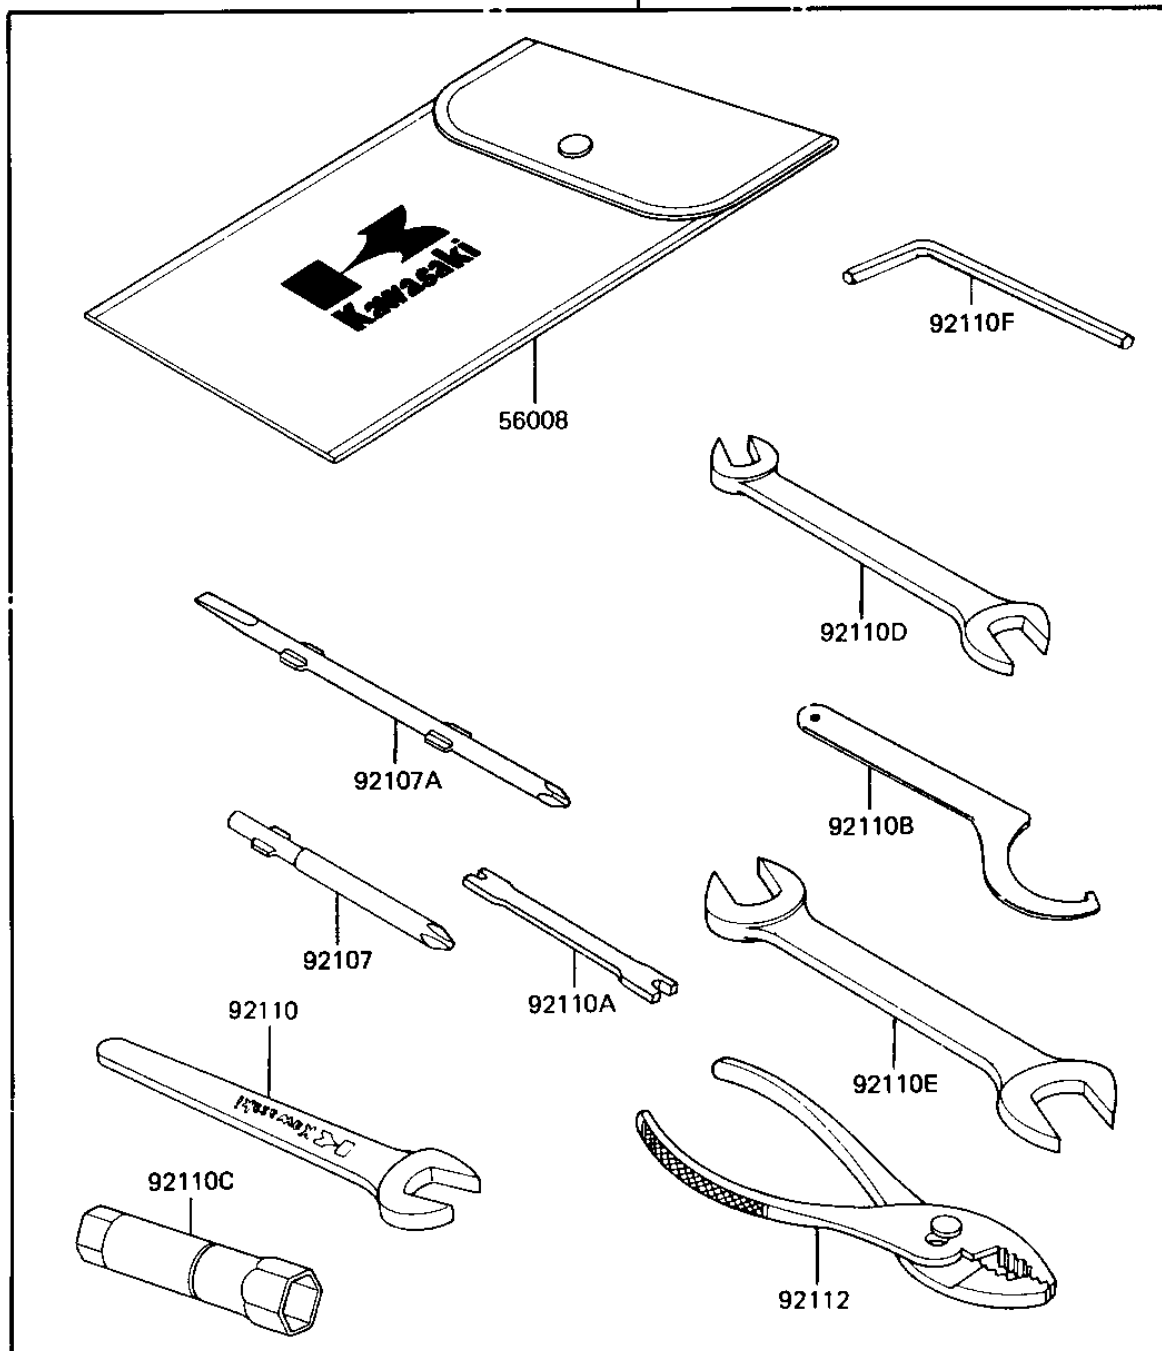

1985 KL600 PARTS DIAGRAM

OWNER TOOLS

56007

F2810-0204

1985 KL600 PARTS LIST

OWNER TOOLS

| ITEM NAME | PART NUMBER | QUANTITY |
|--------------------------------------|-------------|----------|
| TOOLKIT (Ref # 56007) | 56007-1295 | 1 |
| BAG,TOOL (Ref # 56008) | 56008-006 | 1 |
| LIQUID GASKET (Ref # 92104) | 92104-002 | 1 |
| SCREW DRIVER #3 PHLIP (Ref # 92107) | 92107-005 | 1 |
| 92107-1052 (Canada) (Ref # 92107A) | 92107-1051 | 1 |
| WRENCH,OPEN END,19M/M (Ref # 92110) | 92110-1004 | 1 |
| WRENCH SPOKE (Ref # 92110A) | 92110-1016 | 1 |
| TOOL-WRENCH,HOOK (Ref # 92110B) | 92110-1101 | 1 |
| TOOL-WRENCH (Ref # 92110C) | 92110-1111 | 1 |
| TOOL-WRENCH,OPEN END, (Ref # 92110D) | 92110-1152 | 1 |
| TOOL-WRENCH,OPEN END, (Ref # 92110E) | 92110-1153 | 1 |
| WRENCH,ALLEN,6MM (Ref # 92110F) | 92127-003 | 1 |
| PLIERS,160MM (Ref # 92112) | 92112-003 | 1 |