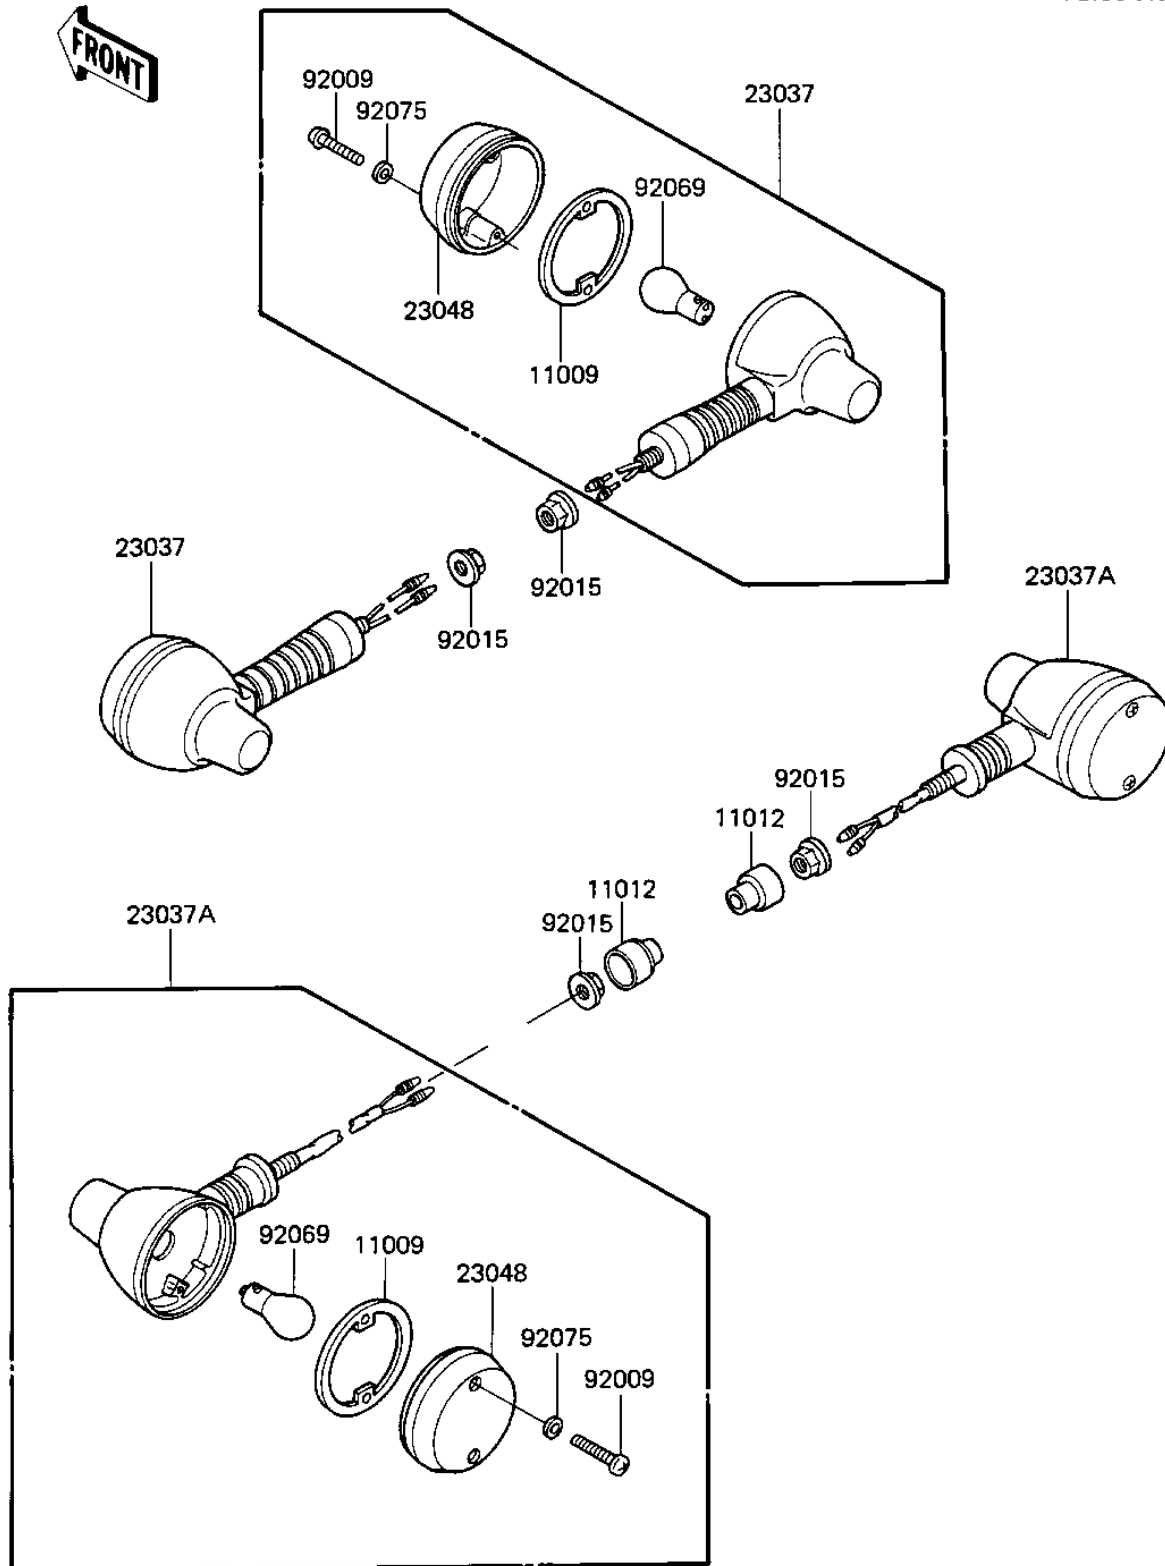

## 1985 KL600 PARTS DIAGRAM

TURN SIGNALS

F2730-0138

## 1985 KL600 PARTS LIST

### TURN SIGNALS

ITEM NAME	PART NUMBER	QUANTITY
GASKET,SGNL LAMP LENS (Ref # 11009)	11009-1128	1
CAP,SIGNAL LAMP (Ref # 11012)	11012-1367	1
LAMP-ASSY-SIGNAL,FR (Ref # 23037)	23037-1201	1
LAMP-ASSY-SIGNAL,RR (Ref # 23037A)	23037-1202	1
LENS-SIGNAL LAMP (Ref # 23048)	23048-1076	1
SCREW,TAPPING (Ref # 92009)	92009-1056	1
NUT,FLANGED,10MM (Ref # 92015)	92015-1428	1
BULB 12V 32CP (Ref # 92069)	92069-055	1
WASHER-PLAIN,4MM (Ref # 92075)	23058-002	1