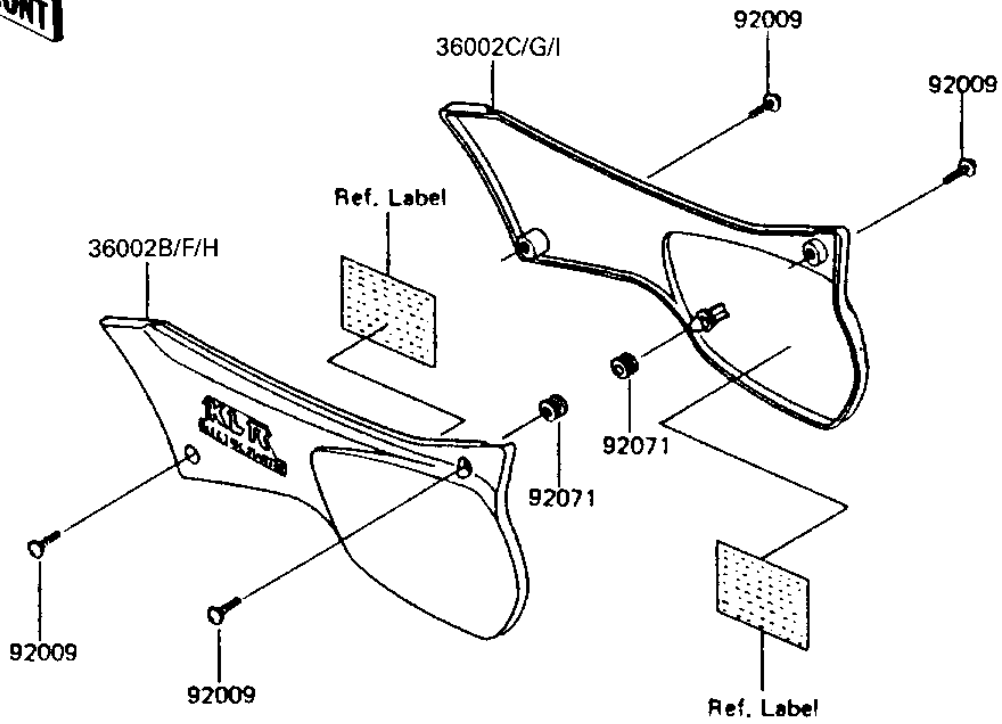

1985 KL600 PARTS DIAGRAM

SIDE COVERS/CHAIN COVER

F2610-0304

1985 KL600 PARTS LIST

SIDE COVERS/CHAIN COVER

ITEM NAME	PART NUMBER	QUANTITY
COVER-SIDE,LH,P.WHITE (Ref # 36002B)	36002-5052-6F	1
COVER-SIDE,RH,P.WHITE (Ref # 36002C)	36002-5053-6F	1
COVER-SIDE,LH,L.GREEN (Canada) (Ref # 36002F)	36002-5060-6W	1
COVER-SIDE,RH,L.GREEN (Canada) (Ref # 36002G)	36002-5061-6W	1
COVER-ASSY-CHAIN CASE (Ref # 39040)	39040-1051	1
SCREW,6X10 (Ref # 92009)	92009-1286	1
CLAMP,HOSE (Ref # 92037)	92037-1620	1
GROMMET (Ref # 92071)	92071-056	1
BOLT-UPSET-WP (Ref # 186)	186C0618	1