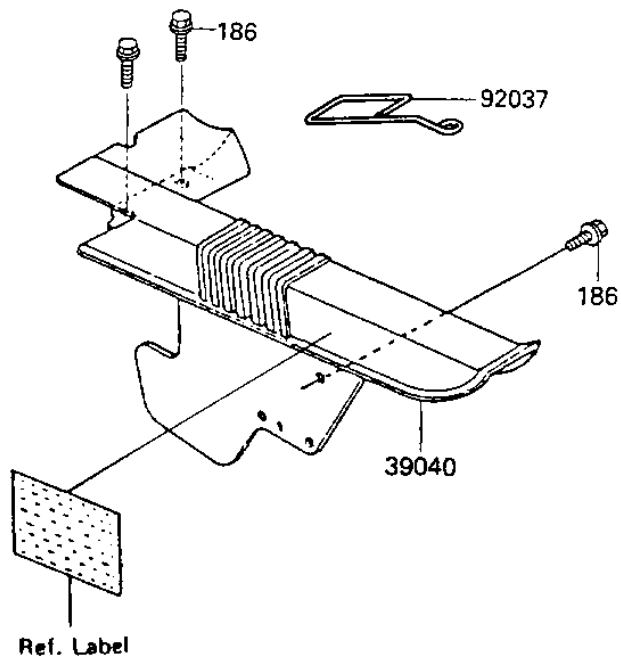

1985 KL600 PARTS DIAGRAM

SIDE COVERS/CHAIN COVER

F2610-0304

1985 KL600 PARTS LIST

SIDE COVERS/CHAIN COVER

ITEM NAME	PART NUMBER	QUANTITY
COVER-SIDE,LH,P.WHITE (Ref # 36002B)	36002-5052-6F	1
COVER-SIDE,RH,P.WHITE (Ref # 36002C)	36002-5053-6F	1
COVER-SIDE,LH,L.GREEN (Canada) (Ref # 36002F)	36002-5060-6W	1
COVER-SIDE,RH,L.GREEN (Canada) (Ref # 36002G)	36002-5061-6W	1
COVER-ASSY-CHAIN CASE (Ref # 39040)	39040-1051	1
SCREW,6X10 (Ref # 92009)	92009-1286	1
CLAMP,HOSE (Ref # 92037)	92037-1620	1
GROMMET (Ref # 92071)	92071-056	1
BOLT-UPSET-WP (Ref # 186)	186C0618	1