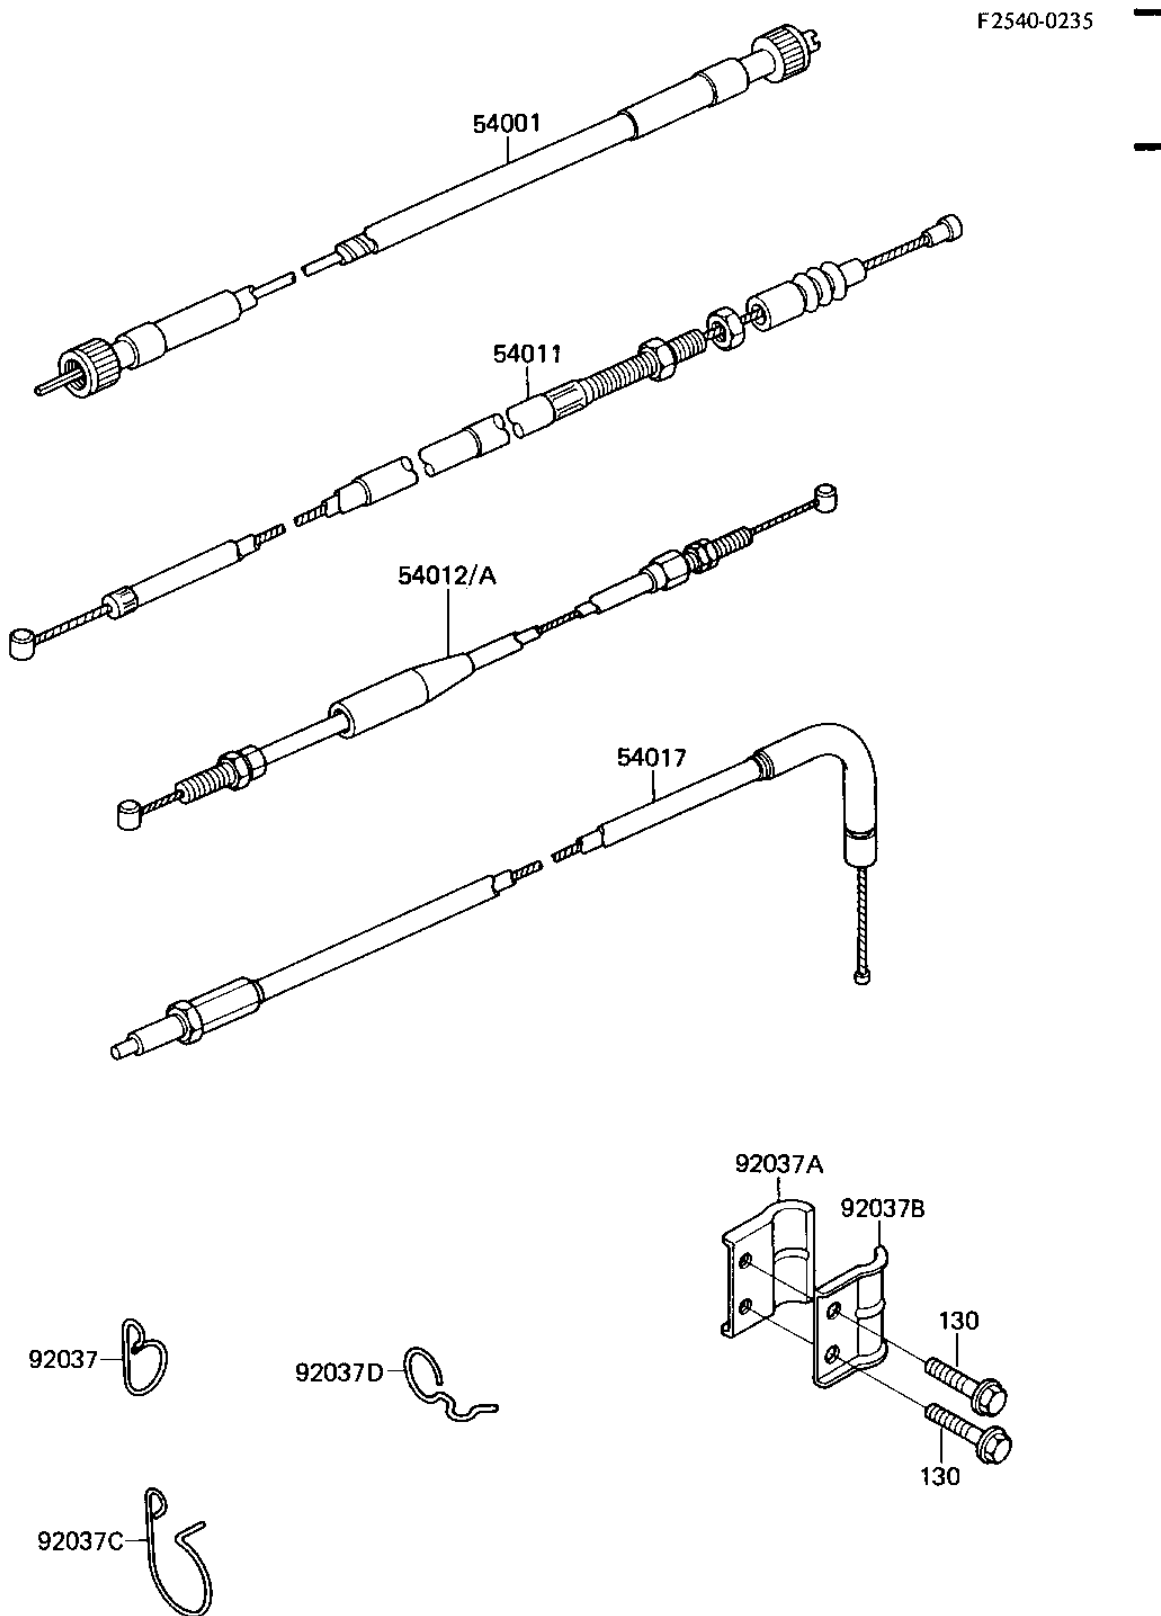

1985 KL600 PARTS DIAGRAM

CABLES

1985 KL600 PARTS LIST

CABLES

ITEM NAME	PART NUMBER	QUANTITY
CABLE-SPEEDOMETER (Ref # 54001)	54001-1116	1
CABLE-CLUTCH (Ref # 54011)	54011-1214	1
CABLE-THROTTLE,OPENIN (Ref # 54012)	54012-1260	1
CABLE-THROTTLE,CLOSIN (Ref # 54012A)	54012-1261	1
CABLE-STARTER (Ref # 54017)	54017-1064	1
CLAMP,CABLE (Ref # 92037)	92037-1033	1
CLAMP,BRAKE HOSE,OUTE (Ref # 92037A)	92037-1331	1
CLAMP,BRAKE HOSE,INNE (Ref # 92037B)	92037-1332	1
CLAMP,CLUTCH CABLE (Ref # 92037C)	92037-1473	1
CLAMP (Ref # 92037D)	92037-1521	1
BOLT-FLANGED (Ref # 130)	130J0514	1