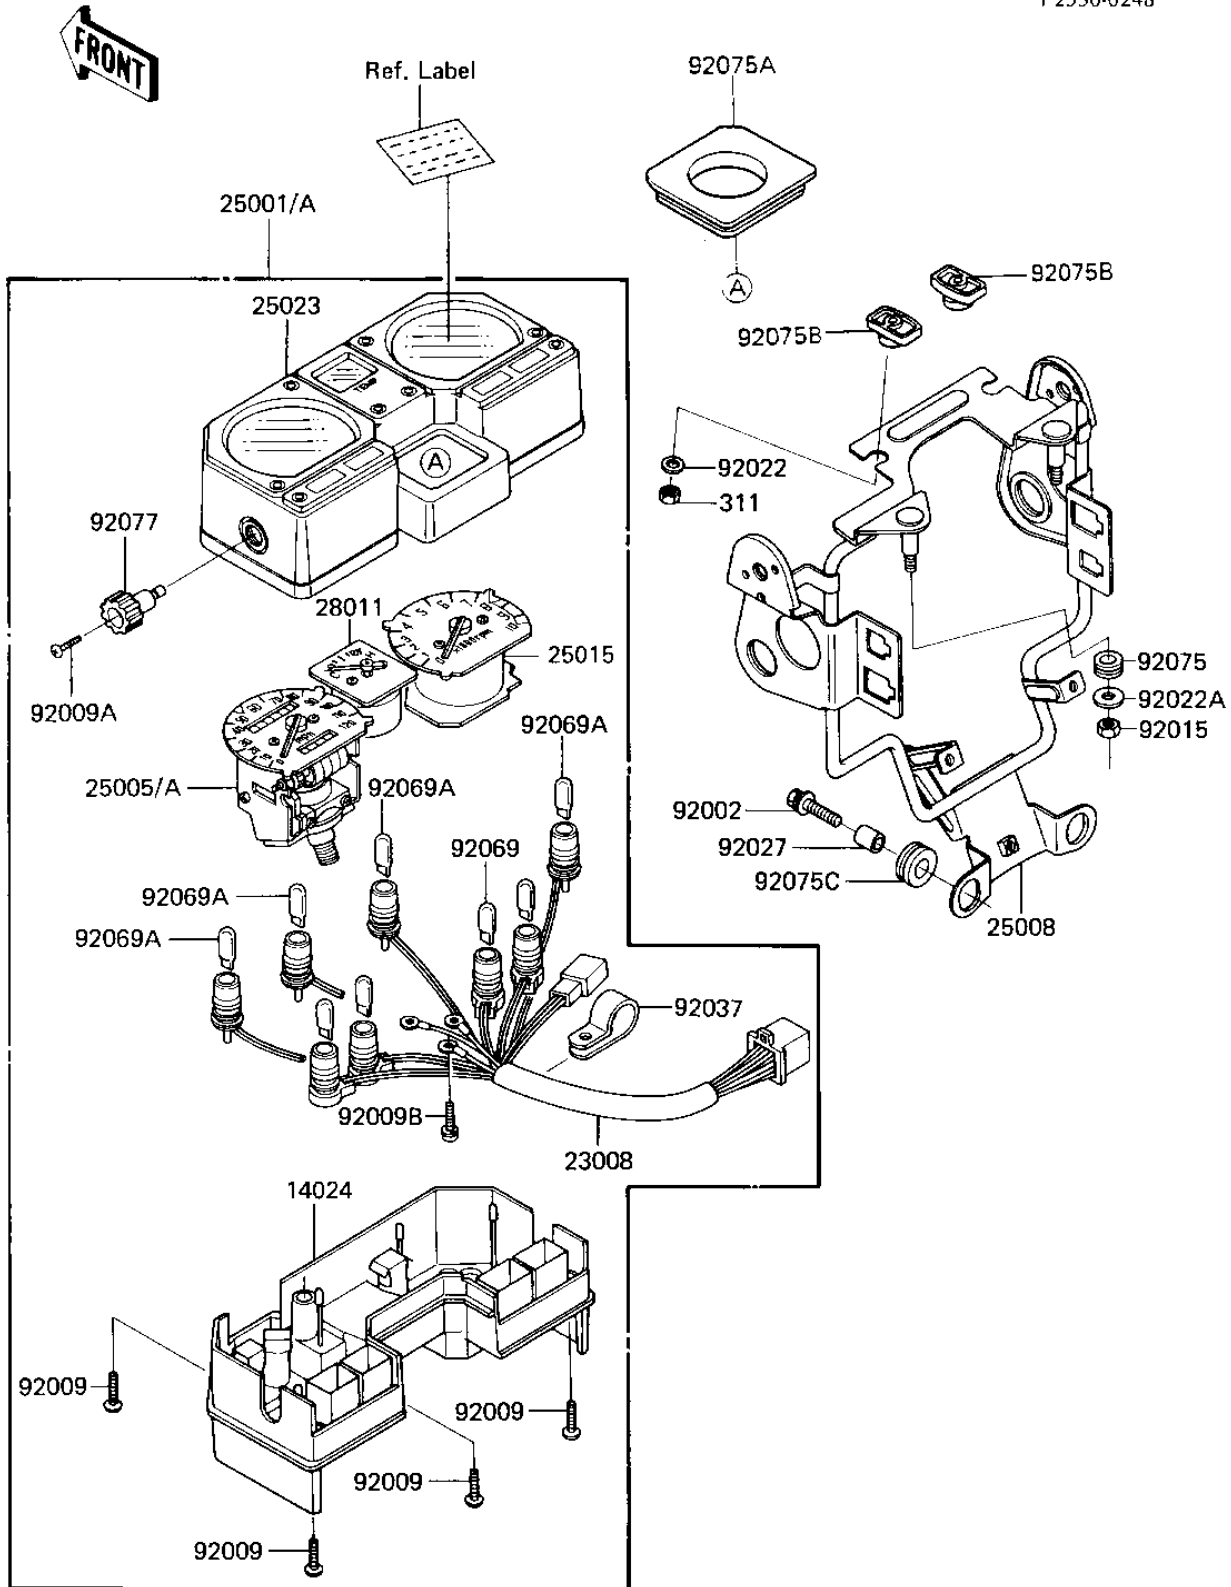

## 1985 KL600 PARTS DIAGRAM

METERS

F2530-0248

## 1985 KL600 PARTS LIST

### METERS

ITEM NAME	PART NUMBER	QUANTITY
COVER,METER CASE,LWR (Ref # 14024)	14025-1818	1
SOCKET-ASSY,METER (Ref # 23008)	23008-1215	1
METER-ASSY,MPH (Ref # 25001)	25001-1513	1
METER-ASSY,KPH (Canada) (Ref # 25001A)	25001-1516	1
SPEEDOMETER,MPH (Ref # 25005)	25005-1260	1
SPEEDOMETER,KPH (Canada) (Ref # 25005A)	25005-1261	1
BRACKET-METER (Ref # 25008)	25008-1114	1
TACHOMETER,(X1000RPM) (Ref # 25015)	25015-1208	1
COVER-METER CASE,UPP (Ref # 25023)	25023-1107	1
METER,TEMP (Ref # 28011)	28011-1058	1
BOLT,6X25 (Ref # 92002)	92002-1137	1
SCREW,TAPPING,4X16 (Ref # 92009)	92009-1163	1
SCREW,2X6,BLACK (Ref # 92009A)	92009-1172	1
SCREW,3X22 (Ref # 92009B)	92009-1293	1
NUT,6MM (Ref # 92015)	92015-1391	1
WASHER,5.2X16X16X1.2T (Ref # 92022)	25009-004	1
WASHER 6.5X20X1.6T (Ref # 92022A)	92022-125	1
COLLAR,REAR FENDER (Ref # 92027)	92027-162	1
CLAMP,METER,SOCKET AS (Ref # 92037)	92037-1479	1
BULB,12V3.4W (Ref # 92069)	92069-1007	1
BULB,12V 1.7W (Ref # 92069A)	92069-1059	1
DAMPER RUBB SPEEDMETR (Ref # 92075)	92075-024	1
DAMPER,IGNITION SWITC (Ref # 92075A)	92075-1578	1
DAMPER,METER BRACKET (Ref # 92075B)	92075-1581	1
DAMPER RUBBER,RR FENR (Ref # 92075C)	92075-209	1
KNOB,METER (Ref # 92077)	92077-1054	1
NUT-HEX (Ref # 311)	311C0500	1