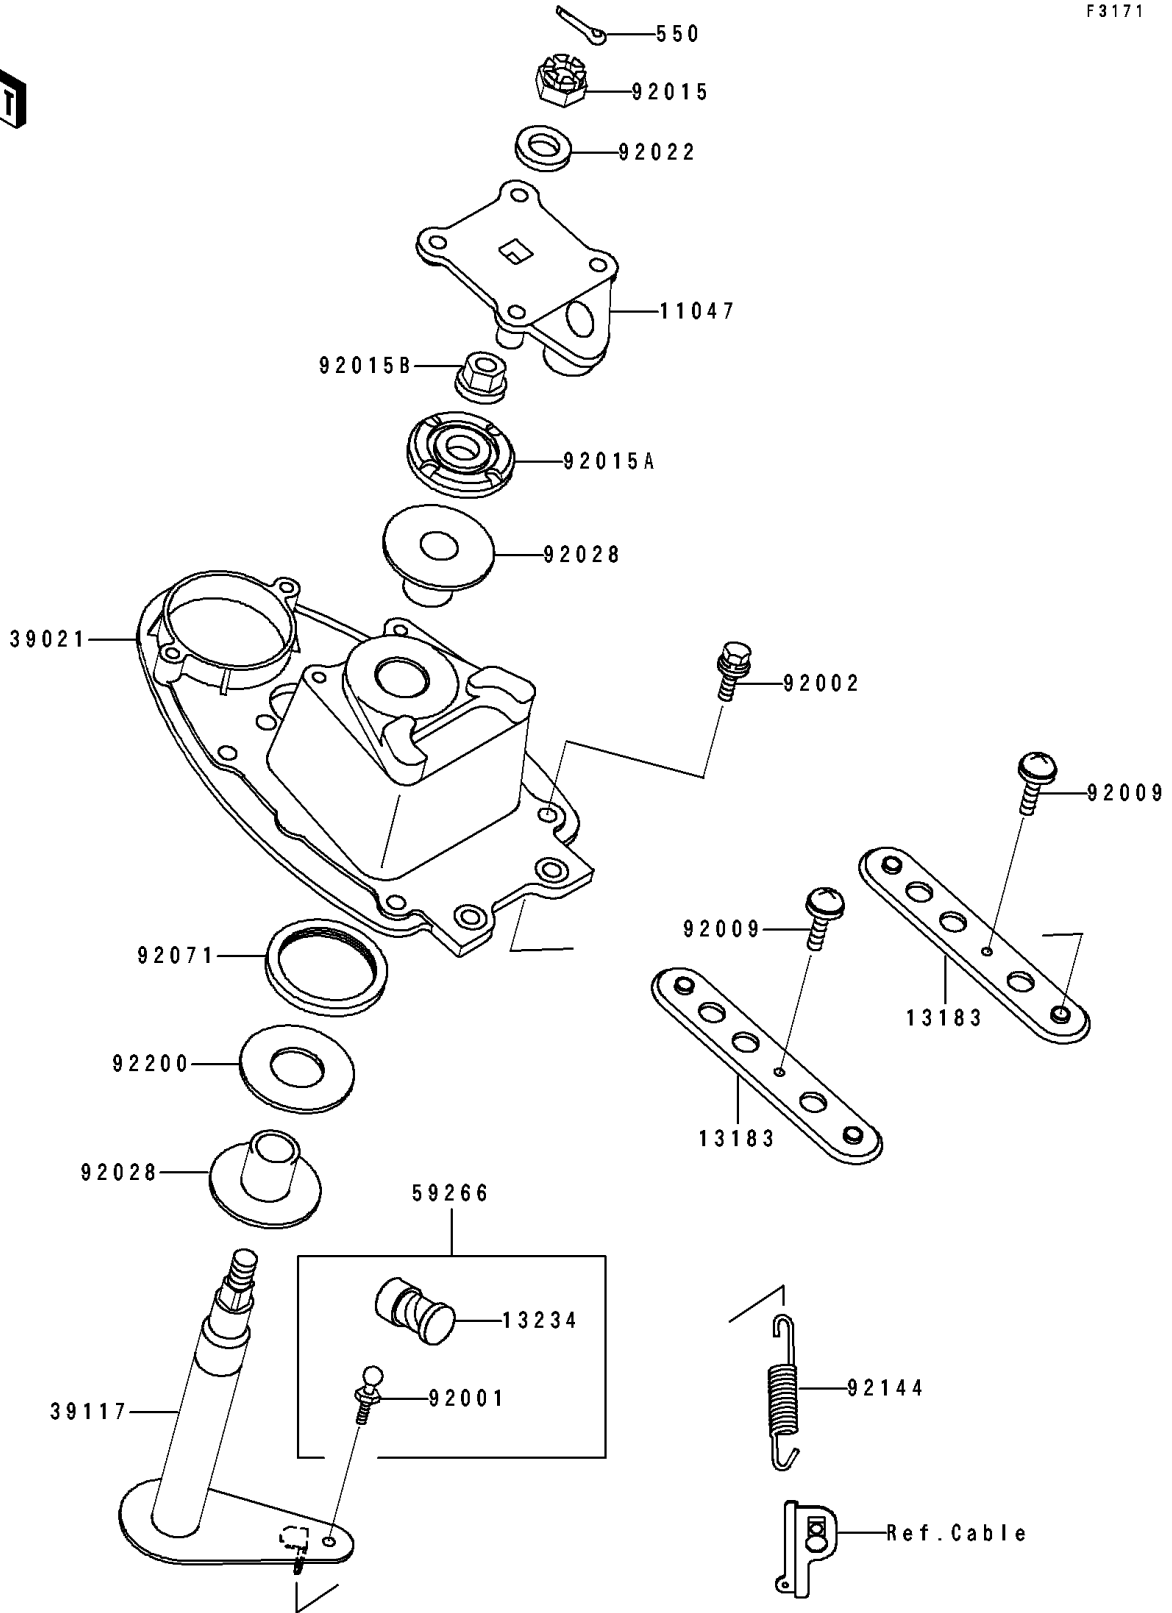

1994 XiR PARTS DIAGRAM

Handle Pole

F3171

1994 XiR PARTS LIST

Handle Pole

ITEM NAME	PART NUMBER	QUANTITY
BRACKET,HANDLE HOLDER (Ref # 11047)	11047-3759	1
PLATE,HANDLE POLE BRACKET (Ref # 13183)	13183-3806	2
SHAFT-COMP,JOINT (Ref # 13234)	13234-3708	1
BRACKET-HANDLE POLE (Ref # 39021)	39021-3704	1
SHAFT-STRG (Ref # 39117)	39117-3706	1
JOINT-BALL (Ref # 59266)	59266-3707	1
BOLT,BALL,6MM (Ref # 92001)	92001-3703	1
BOLT,8X25 (Ref # 92002)	92002-3774	4
SCREW,5X16 (Ref # 92009)	92009-3789	2
NUT,CASTLE,14MM (Ref # 92015)	92015-3805	1
NUT,STEERING,20MM (Ref # 92015A)	92015-3826	1
NUT,STEERING,LOCK,20MM (Ref # 92015B)	92015-3827	1
WASHER,15X34X2.0 (Ref # 92022)	92022-3738	1
BUSHING,STEERING (Ref # 92028)	92028-3748	2
GROMMET (Ref # 92071)	92071-3792	1
SPRING (Ref # 92144)	92144-3737	1
WASHER,32.5X70X2 (Ref # 92200)	92200-3718	1
PIN-COTTER,3X35 (Ref # 550)	550S3035	1