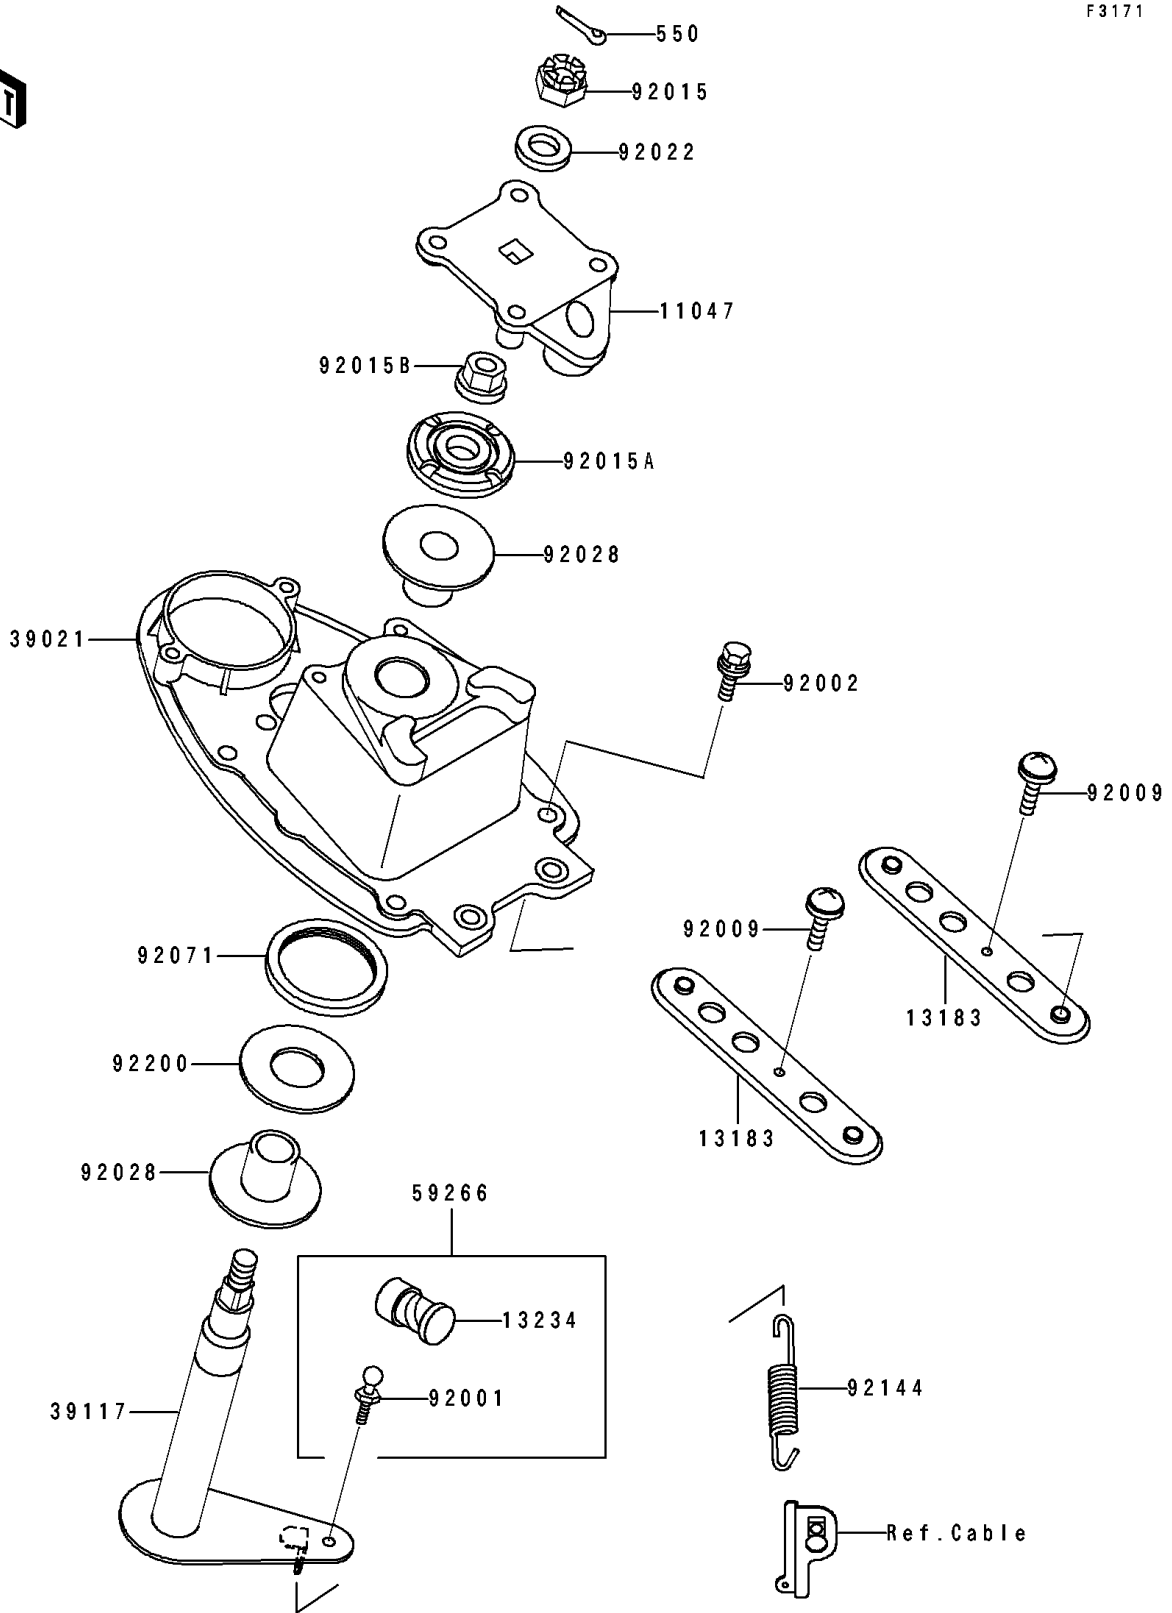

# 1994 XiR PARTS DIAGRAM

Handle Pole

F3171

## 1994 XiR PARTS LIST

### Handle Pole

ITEM NAME	PART NUMBER	QUANTITY
BRACKET,HANDLE HOLDER (Ref # 11047)	11047-3759	1
PLATE,HANDLE POLE BRACKET (Ref # 13183)	13183-3806	2
SHAFT-COMP,JOINT (Ref # 13234)	13234-3708	1
BRACKET-HANDLE POLE (Ref # 39021)	39021-3704	1
SHAFT-STRG (Ref # 39117)	39117-3706	1
JOINT-BALL (Ref # 59266)	59266-3707	1
BOLT,BALL,6MM (Ref # 92001)	92001-3703	1
BOLT,8X25 (Ref # 92002)	92002-3774	4
SCREW,5X16 (Ref # 92009)	92009-3789	2
NUT,CASTLE,14MM (Ref # 92015)	92015-3805	1
NUT,STEERING,20MM (Ref # 92015A)	92015-3826	1
NUT,STEERING,LOCK,20MM (Ref # 92015B)	92015-3827	1
WASHER,15X34X2.0 (Ref # 92022)	92022-3738	1
BUSHING,STEERING (Ref # 92028)	92028-3748	2
GROMMET (Ref # 92071)	92071-3792	1
SPRING (Ref # 92144)	92144-3737	1
WASHER,32.5X70X2 (Ref # 92200)	92200-3718	1
PIN-COTTER,3X35 (Ref # 550)	550S3035	1