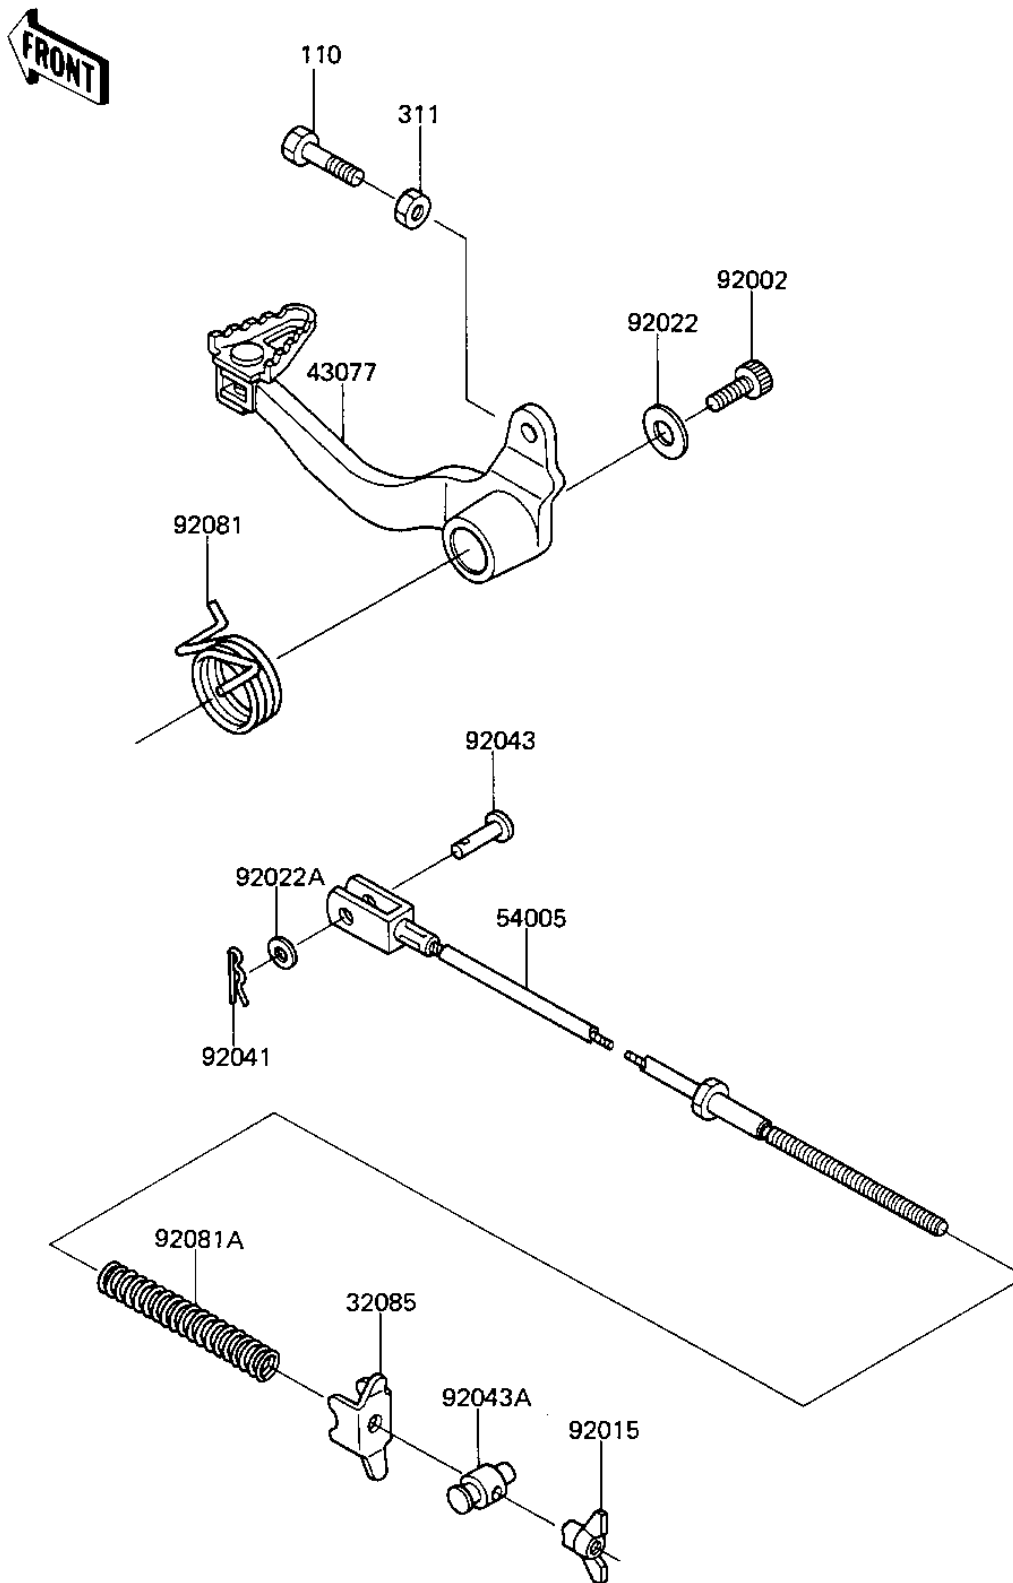

1985 KL600 PARTS DIAGRAM

BRAKE PEDAL

F2260-0151

1985 KL600 PARTS LIST

BRAKE PEDAL

ITEM NAME	PART NUMBER	QUANTITY
STOPPER,BRAKE ROD (Ref # 32085)	32085-1115	1
LEVER-ASSY-BRAKE,PEDA (Ref # 43077)	43077-1059	1
CABLE-BRAKE,RR (Ref # 54005)	54005-1110	1
BOLT,SOCKET,6X12 (Ref # 92002)	92002-1174	1
NUT,WING,6M/M (Ref # 92015)	92015-4004	1
WASHER,6.5X18.5X2 (Ref # 92022)	92022-1462	1
WASHER PLAIN 6MM (Ref # 92022A)	410B0600	1
COTTER (Ref # 92041)	92041-1052	1
PIN RR BRAKE CABLE (Ref # 92043)	92043-107	1
PIN,BRAKE ROD (Ref # 92043A)	92043-1139	1
SPRING,BRAKE PEDAL RE (Ref # 92081)	92081-1608	1
SPRING,REAR BRAKE CAB (Ref # 92081A)	92081-1610	1
BOLT-UPSET,6X25,BLACK (Ref # 110)	112C0625	1
NUT-HEX,6MM,BLACK (Ref # 311)	311C0600	1