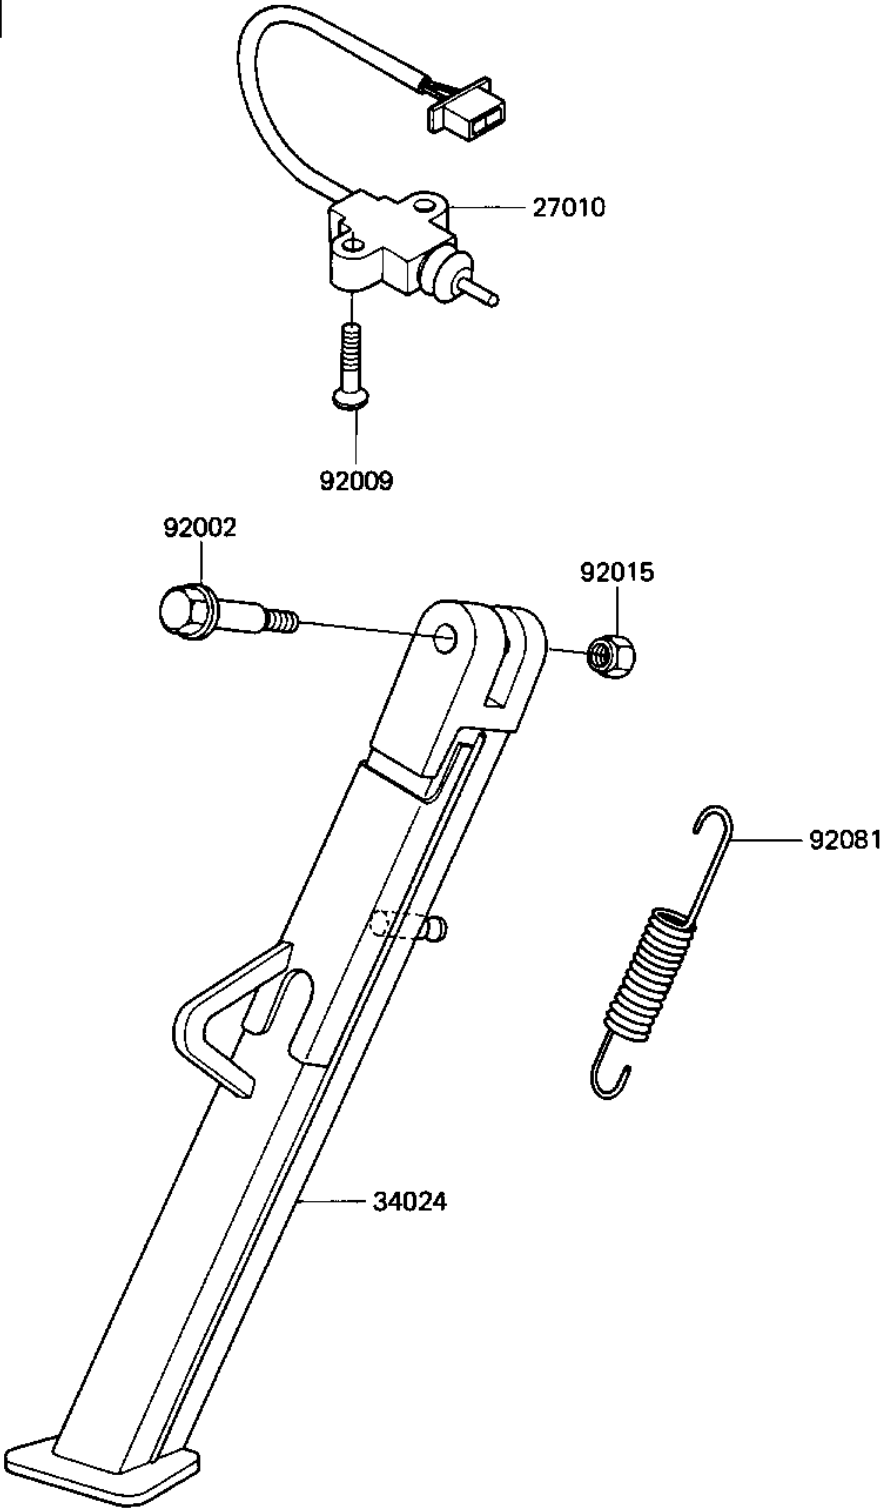

1985 KL600 PARTS DIAGRAM

STAND

F2190-0177

1985 KL600 PARTS LIST

STAND

ITEM NAME	PART NUMBER	QUANTITY
SWITCH,SIDE STAND (Ref # 27010)	27010-1189	1
STAND-SIDE (Ref # 34024)	34024-1193	1
BOLT,10MM (Ref # 92002)	92002-1535	1
SCREW (Ref # 92009)	92009-1359	1
NUT,LOCK,10MM (Ref # 92015)	92019-021	1
SPRING,L=127 (Ref # 92081)	92081-1376	1