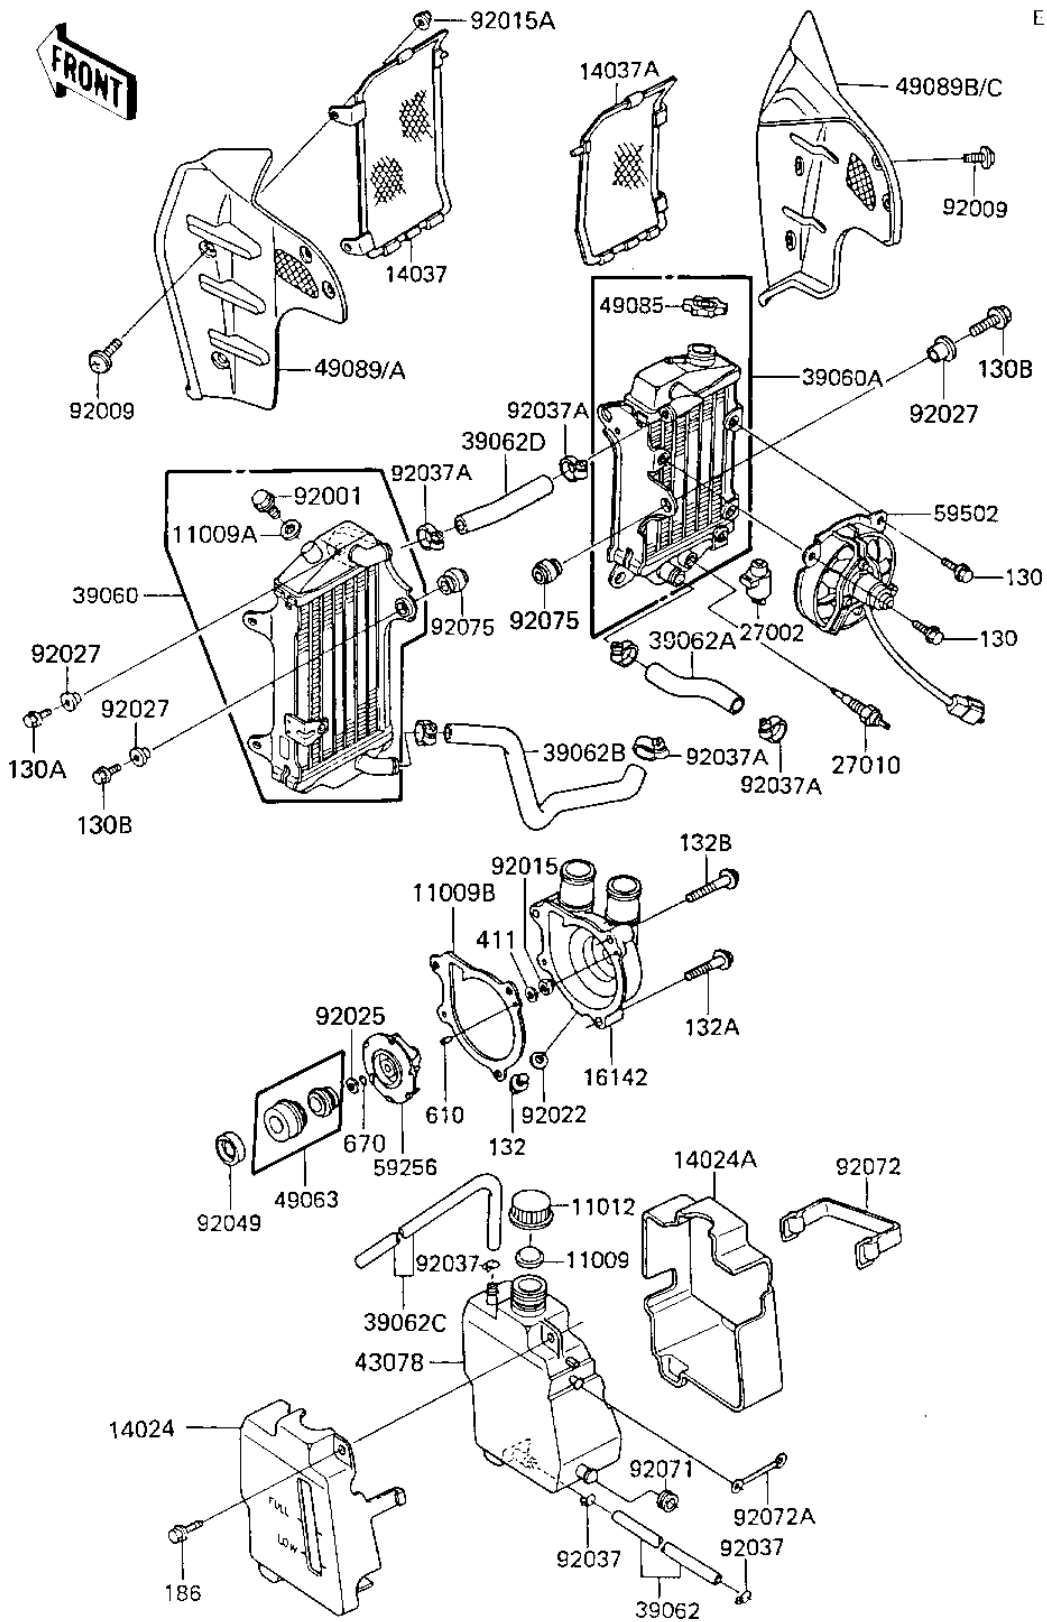

## 1985 KL600 PARTS DIAGRAM

RADIATORS/FAN/COOLANT TANK/WATER PUMP

## 1985 KL600 PARTS LIST

RADIATORS/FAN/COOLANT TANK/WATER PUMP

ITEM NAME	PART NUMBER	QUANTITY
GASKET,RESERVE TANK (Ref # 11009)	11009-1145	1
GASKET,DRAIN PLUG (Ref # 11009A)	11009-1152	1
GASKET,WATER PUMP COV (Ref # 11009B)	11060-1114	1
CAP,RESERVE TANK (Ref # 11012)	11012-1084	1
COVER,RESERVOIR,LH (Ref # 14024)	14025-1991	1
COVER,RESERVOIR,RH (Ref # 14024A)	14025-1992	1
SCREEN,RADIATOR,LH (Ref # 14037)	14037-1056	1
SCREEN,RADIATOR,RH (Ref # 14037A)	14037-1057	1
COVER-PUMP,WATER (Ref # 16142)	16142-1057	1
RELAY-ASSY (Ref # 27002)	27002-1051	1
SWITCH,FAN (Ref # 27010)	27010-1167	1
EXCHANGER-HEAT,LH (Ref # 39060)	39060-1055	1
EXCHANGER-HEAT,RH (Ref # 39060A)	39060-1056	1
HOSE-COOLING,5.5X10.5 (Ref # 39062)	39062-1060	1
HOSE-COOLING,CYLINDER (Ref # 39062A)	39062-1062	1
HOSE-COOLING,RADIATOR (Ref # 39062B)	39062-1090	1
HOSE-COOLING (Ref # 39062C)	39062-1131	1
HOSE-COOLING,RADIATOR (Ref # 39062D)	39062-1256	1
RESERVOIR,TANK (Ref # 43078)	43078-1061	1
SEAL-MECHANICAL (Ref # 49063)	49063-1054	1
CAP-ASSY-PRESSURE (Ref # 49085)	49085-1052	1
SHROUD-ENGINE,LH,BLAC (Ref # 49089A)	49089-1053-6Z	1
SHROUD-ENGINE,RH,BLAC (Ref # 49089C)	49089-1054-6Z	1
IMPELLER (Ref # 59256)	59256-1055	1
FAN-ASSY (Ref # 59502)	59502-1052	1
BOLT,RADIATOR DRAIN (Ref # 92001)	92002-1682	1
SCREW,6X14 (Ref # 92009)	92009-1287	1
NUT-6MM (Ref # 92015)	92015-1078	1
NUT,CAP 6MM,BLACK (Ref # 92015A)	92015-1170	1