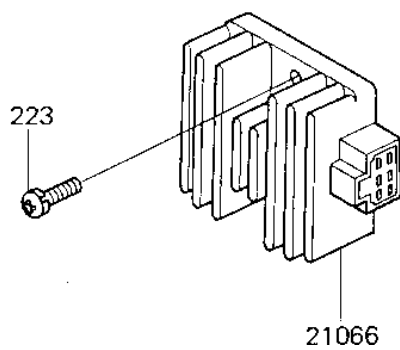

## 1985 KL600 PARTS DIAGRAM

GENERATOR/REGULATOR

E1810-0132

## 1985 KL600 PARTS LIST

GENERATOR/REGULATOR

ITEM NAME	PART NUMBER	QUANTITY
STATOR (Ref # 21003)	21003-1130	1
FLYWHEEL (Ref # 21050)	21050-1116	1
REGULATOR-VOLTAGE (Ref # 21066)	21066-1038	1
BOLT (Ref # 92002)	92002-1693	1
CLAMP,WIRING HARNESS (Ref # 92037)	21126-008	1
BOLT,ALLEN,6X28 (Ref # 120)	120P0628	1
SCREW-PAN-WS-CROS (Ref # 223)	223B0625	1
KEY,WOODRUFF (Ref # 510)	510A4200	1