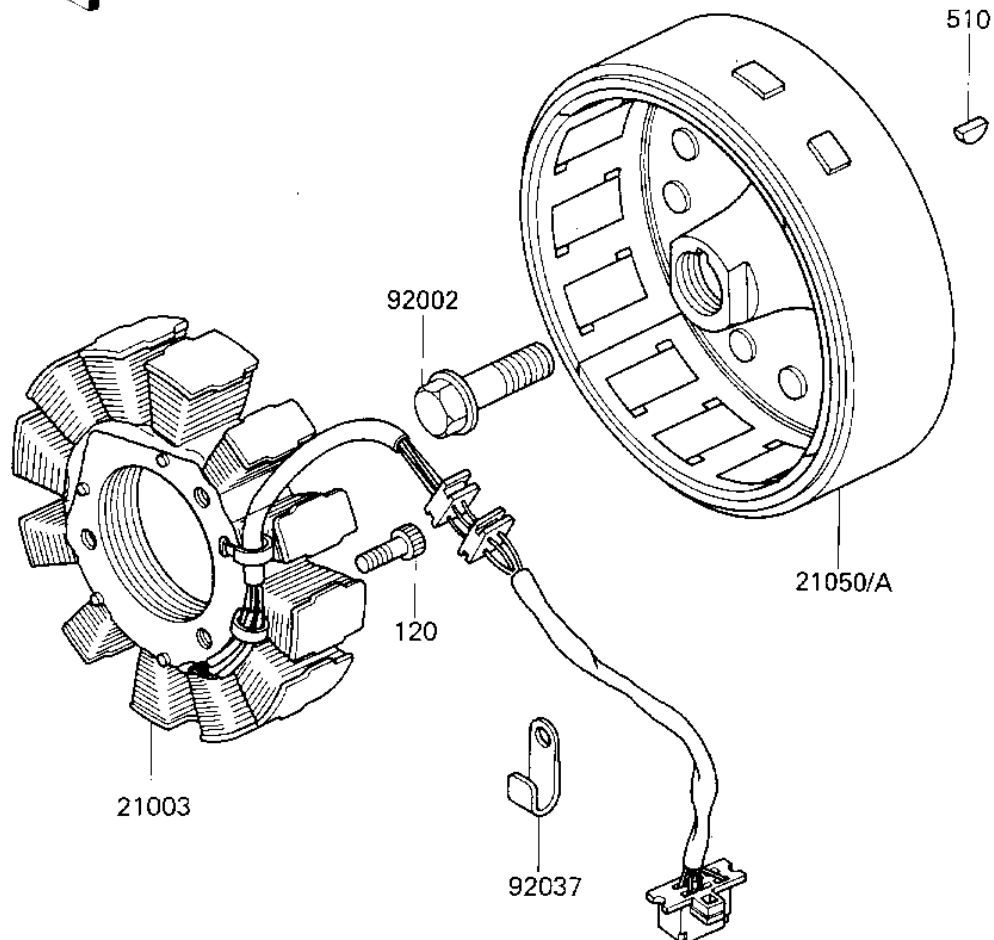

## 1985 KL600 PARTS DIAGRAM

GENERATOR/REGULATOR

E1810-0132

## 1985 KL600 PARTS LIST

GENERATOR/REGULATOR

ITEM NAME	PART NUMBER	QUANTITY
STATOR (Ref # 21003)	21003-1130	1
FLYWHEEL (Ref # 21050)	21050-1116	1
REGULATOR-VOLTAGE (Ref # 21066)	21066-1038	1
BOLT (Ref # 92002)	92002-1693	1
CLAMP,WIRING HARNESS (Ref # 92037)	21126-008	1
BOLT,ALLEN,6X28 (Ref # 120)	120P0628	1
SCREW-PAN-WS-CROS (Ref # 223)	223B0625	1
KEY,WOODRUFF (Ref # 510)	510A4200	1