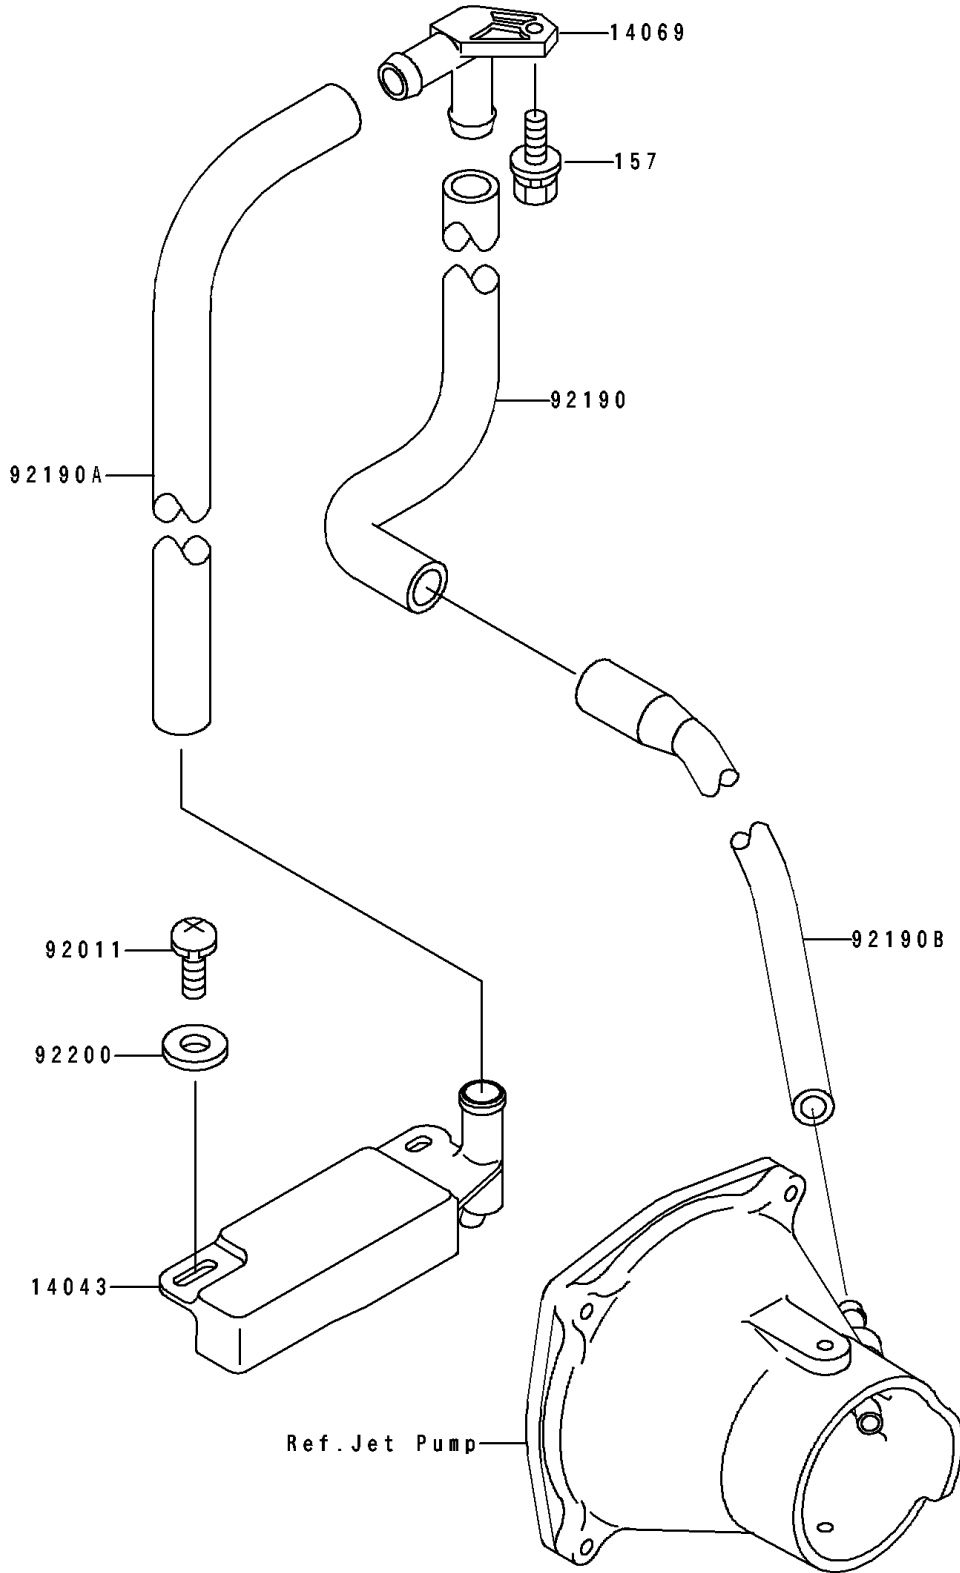

1994 XiR PARTS DIAGRAM

Bilge System

F 3145

1994 XiR PARTS LIST

Bilge System

ITEM NAME	PART NUMBER	QUANTITY
FILTER (Ref # 14043)	14043-3708	1
BREATHER (Ref # 14069)	14069-3708	1
SCREW,TAPPING (Ref # 92011)	92011-561	2
TUBE,BREATHER-HULL (Ref # 92190)	92190-3924	1
TUBE,FILTER-BREATHER (Ref # 92190A)	92190-3925	1
TUBE,HULL-NOZZLE (Ref # 92190B)	92190-3979	1
WASHER,5.9X16X1.5 (Ref # 92200)	92200-3714	2
BOLT-WSP,6X18 (Ref # 157)	157R0618	1