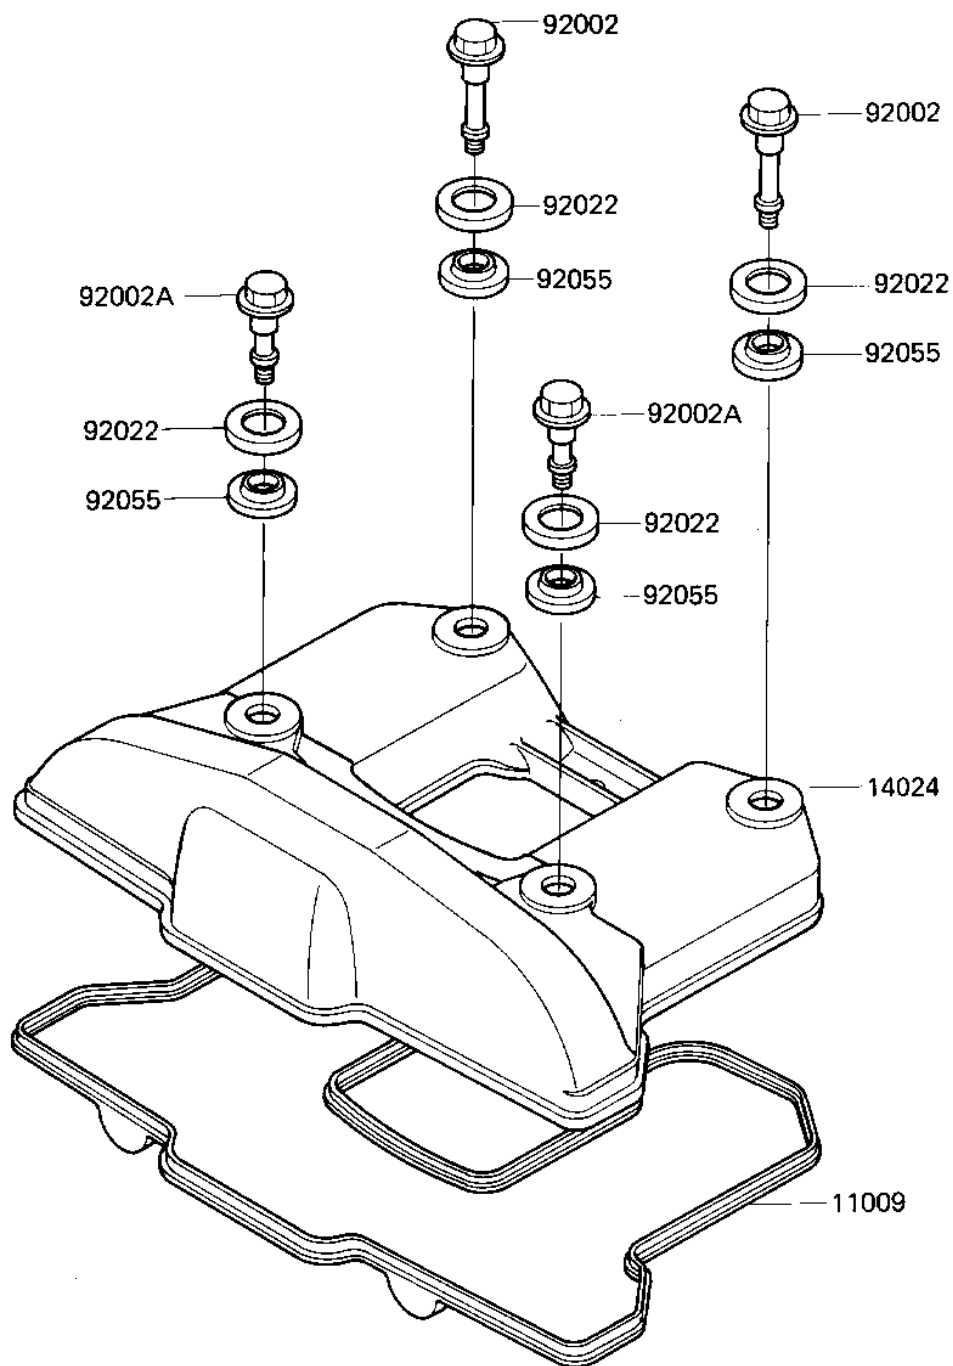

## 1985 KL600 PARTS DIAGRAM

CYLINDER HEAD COVER

E1112-0069

## 1985 KL600 PARTS LIST

### CYLINDER HEAD COVER

ITEM NAME	PART NUMBER	QUANTITY
GASKET,HEAD COVER (Ref # 11009)	11009-1365	1
COVER,CYLINDER HEAD (Ref # 14024)	14024-1388	1
BOLT (Ref # 92002)	92001-1853	1
BOLT (Ref # 92002A)	92001-1854	1
WASHER,HEAD COVER BOL (Ref # 92022)	92022-1487	1
RING-O,HEAD COVER BOL (Ref # 92055)	92055-1225	1