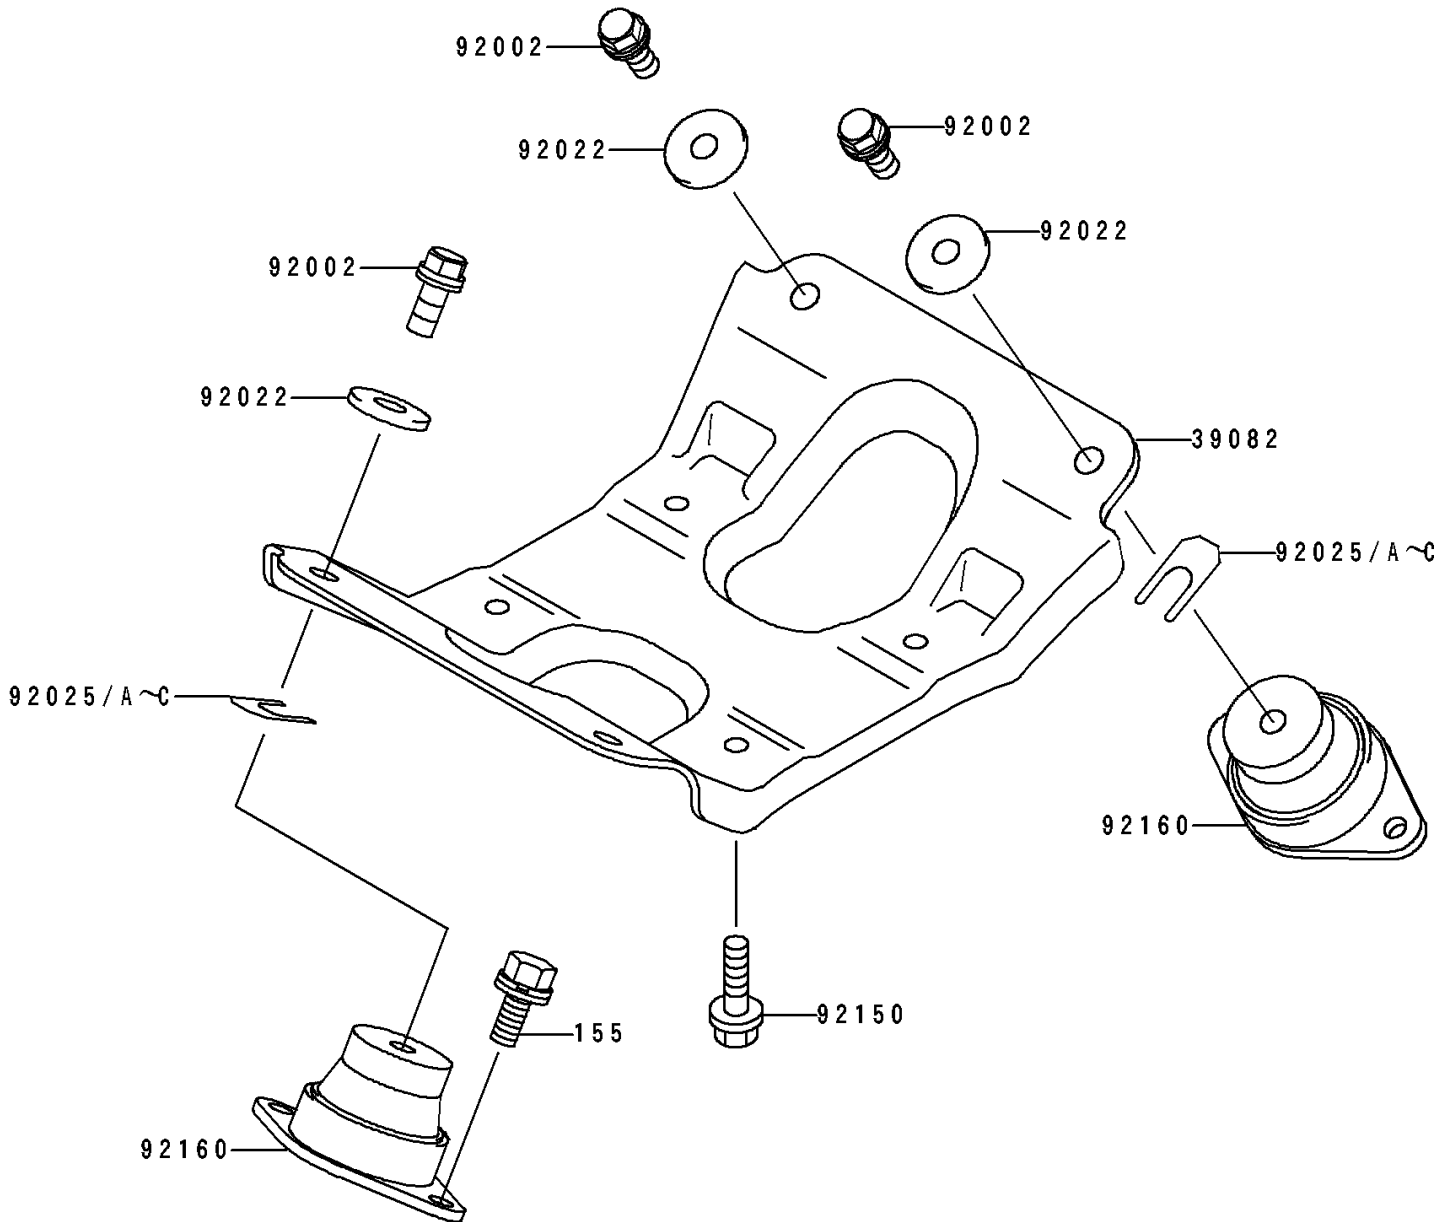

# 1994 XiR PARTS DIAGRAM

Engine Mount

F3144

## 1994 XiR PARTS LIST

### Engine Mount

ITEM NAME	PART NUMBER	QUANTITY
MOUNT-ENGINE (Ref # 39082)	39082-3705	1
BOLT,10X25 (Ref # 92002)	92002-3770	4
WASHER,32X10.5X4 (Ref # 92022)	92022-3023	4
SHIM,T=0.3MM (Ref # 92025)	92025-3705	AR
SHIM,T=0.5MM (Ref # 92025A)	92025-3706	AR
SHIM,T=1.0MM (Ref # 92025B)	92025-3707	AR
SHIM,T=1.5MM (Ref # 92025C)	92025-3708	AR
BOLT,10X25 (Ref # 92150)	92150-3818	4
DAMPER,ENGINE MOUNT (Ref # 92160)	92160-3756	4
BOLT-WSP-SMALL,8X20 (Ref # 155)	155R0820	8