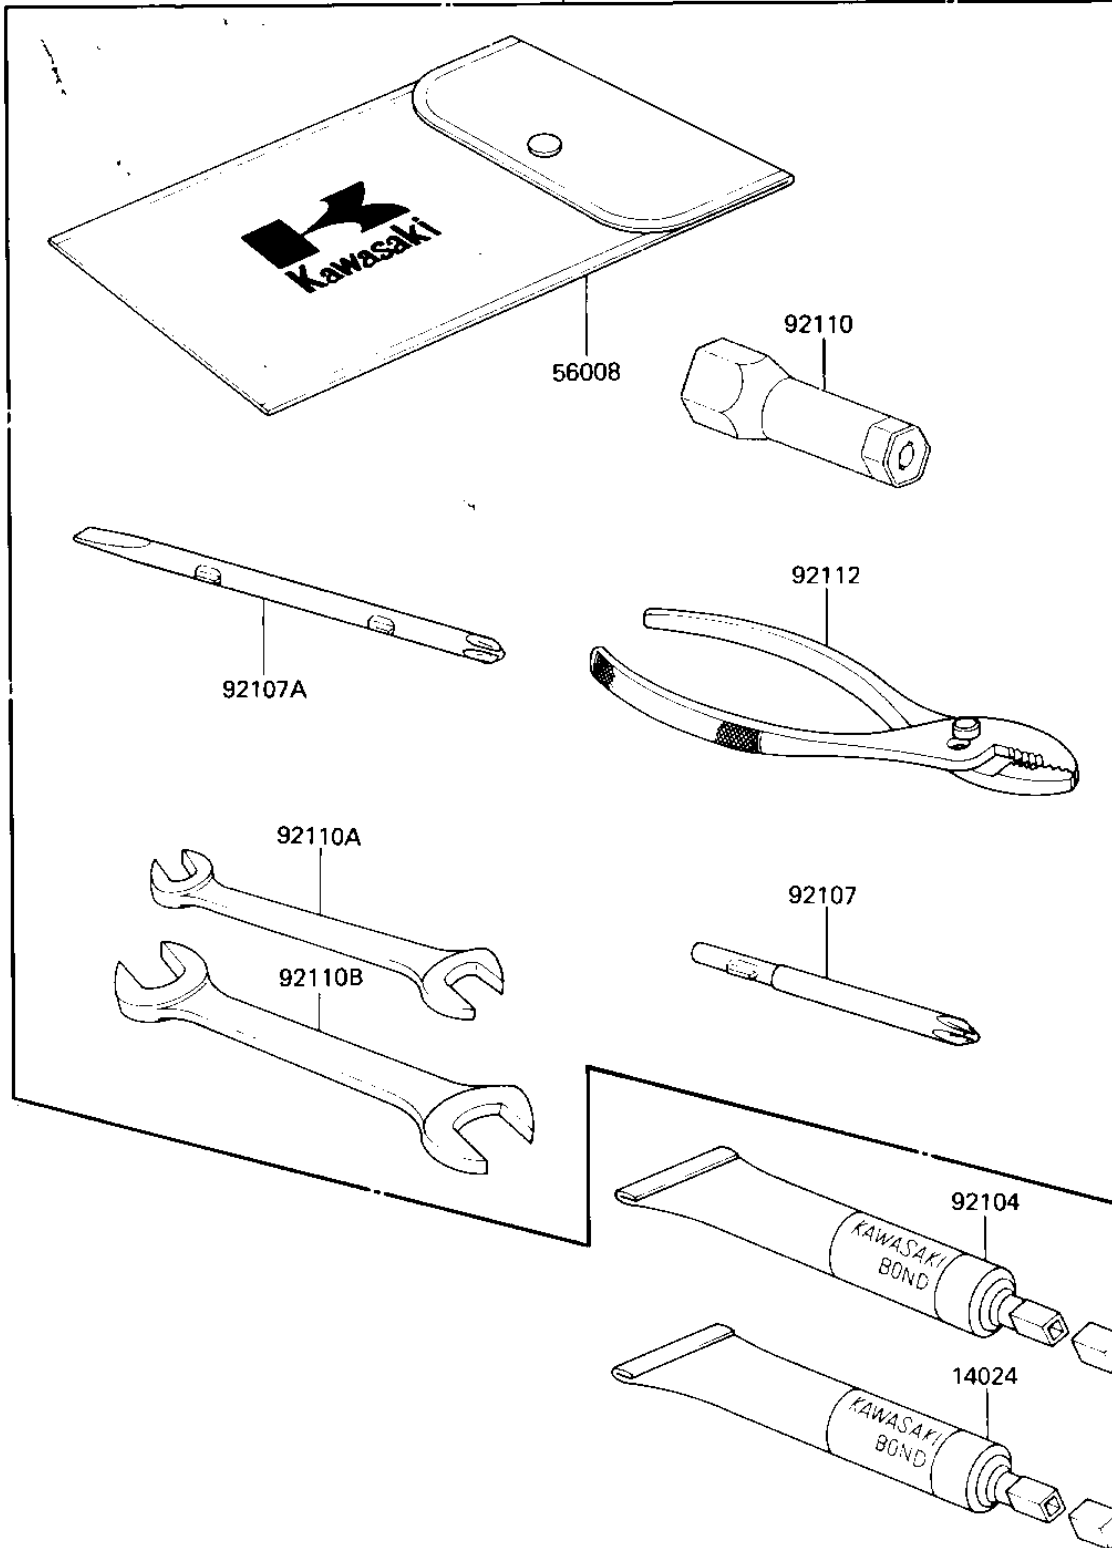

# 1985 Bayou 185 PARTS DIAGRAM

OWNER TOOLS

56007

F2810-0203

# 1985 Bayou 185 PARTS LIST

## OWNER TOOLS

ITEM NAME	PART NUMBER	QUANTITY
BOND,#10 (Ref # 14024)	56019-120	1
TOOLKIT (Ref # 56007)	56007-1293	1
BAG,TOOL (Ref # 56008)	56008-1007	1
LIQUID GASKET (Ref # 92104)	92104-002	1
SCREW DRIVER #3 PHLIP (Ref # 92107)	92107-005	1
92107-1052 (Canada) (Ref # 92107A)	92107-1051	1
TOOL-WRENCH (Ref # 92110)	92110-1111	1
TOOL-WRENCH,OPEN END, (Ref # 92110A)	92110-1152	1
TOOL-WRENCH,OPEN END, (Ref # 92110B)	92110-1153	1
PLIERS,160MM (Ref # 92112)	92112-003	1