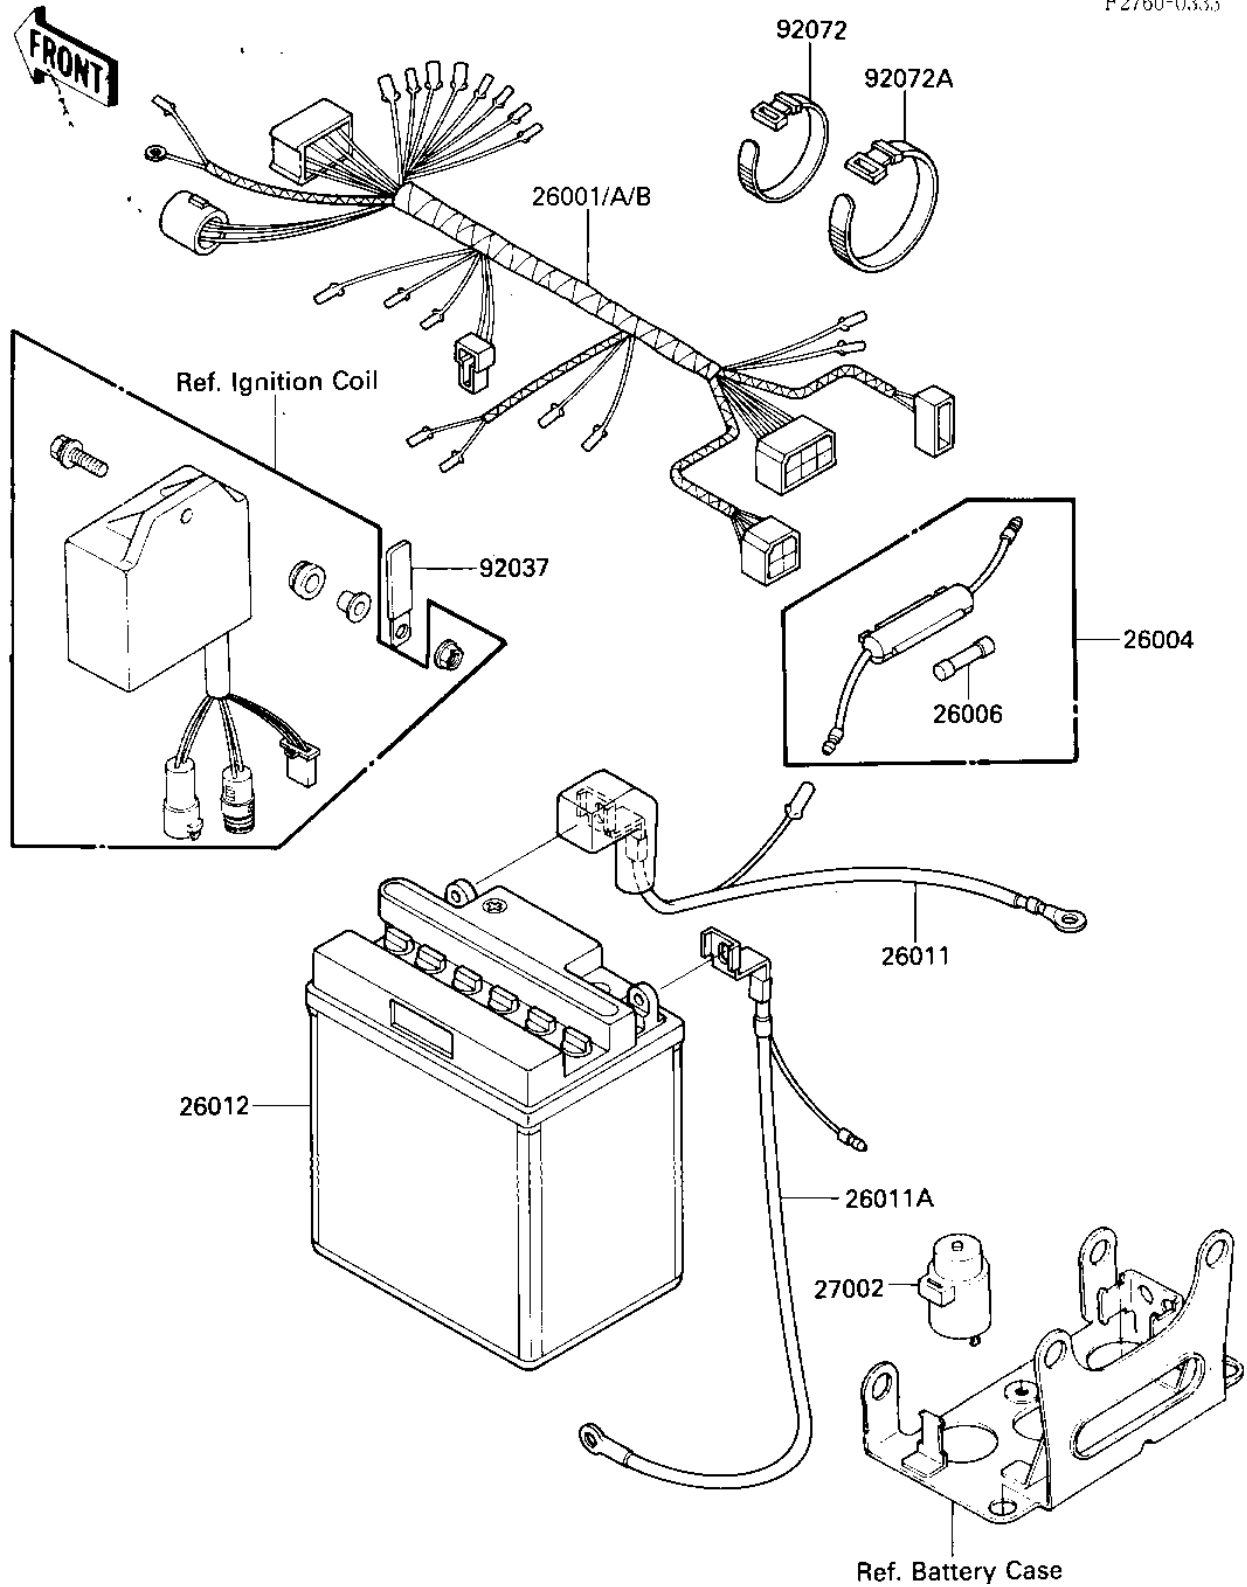

1985 Bayou 185

PARTS DIAGRAM

CHASSIS ELECTRICAL EQUIPMENT

F2760-0333

1985 Bayou 185

PARTS LIST

CHASSIS ELECTRICAL EQUIPMENT

ITEM NAME	PART NUMBER	QUANTITY
HARNESS,MAIN (Ref # 26001)	26001-1679	1
HARNESS,MAIN (Ref # 26001B)	26001-1721	1
FUSE ASSY (Ref # 26004)	26004-013	1
FUSE-20A (Ref # 26006)	26006-005	1
WIRE-LEAD,BATTERY(+) (Ref # 26011)	26011-1297	1
WIRE-LEAD,BATTERY(-) (Ref # 26011A)	26011-1298	1
BATTERY YB10L-B (Canada) (Ref # 26012)	26012-1117	1
RELAY-ASSY (Ref # 27002)	27002-1051	1
CLAMP,WIRING HARNESS (Ref # 92037)	92037-1069	1
BAND,MIDDLE (Ref # 92072)	92072-031	5
BAND,WIRING HARNESS (Ref # 92072A)	92072-056	4