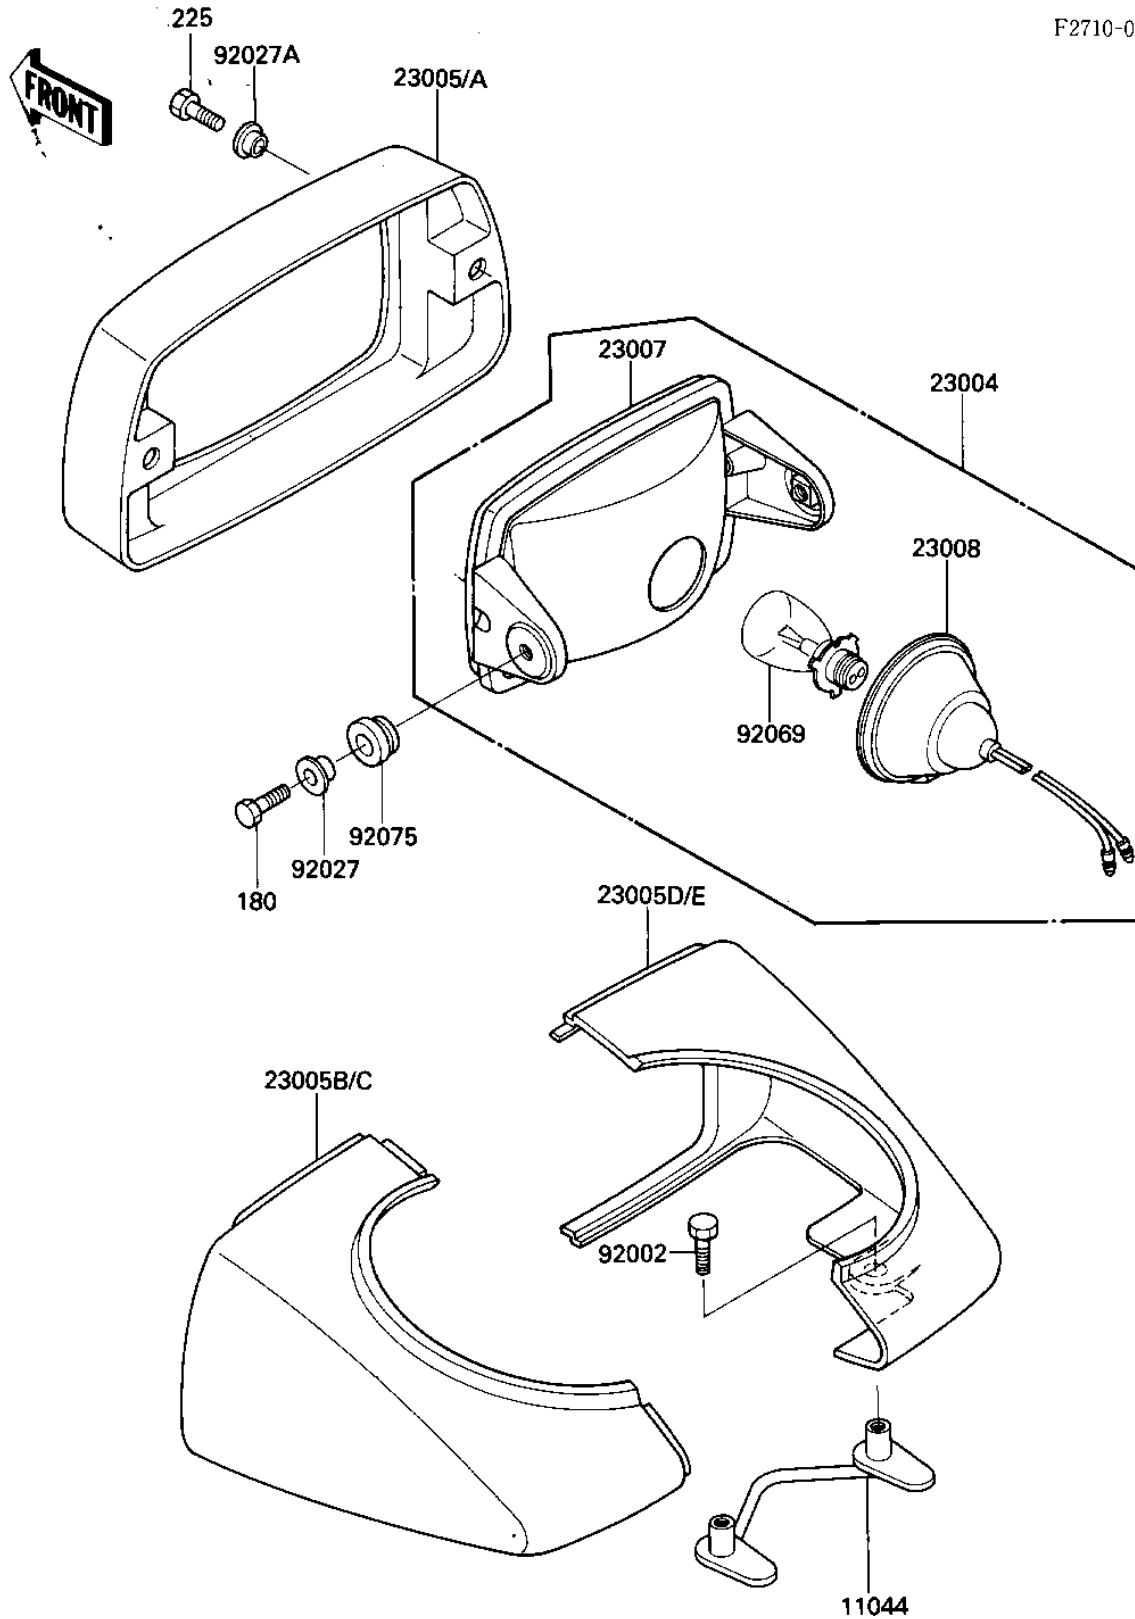

# 1985 Bayou 185 PARTS DIAGRAM

## HEADLIGHT

F2710-0242

# 1985 Bayou 185 PARTS LIST

## HEADLIGHT

ITEM NAME	PART NUMBER	QUANTITY
BRACKET (Ref # 11044)	11043-1930	1
LAMP-HEAD (Ref # 23004)	23004-1176	1
BODY-COMP-HEAD LAMP,F (Ref # 23005)	23005-1054-6C	1
BODY-COMP-HEAD LAMP,F (Ref # 23005A)	23005-1054-6L	1
BODY-COMP-HEAD LAMP,L (Ref # 23005B)	23005-1055-6C	1
BODY-COMP-HEAD LAMP,L (Ref # 23005C)	23005-1055-6L	1
BODY-COMP-HEAD LAMP,R (Ref # 23005D)	23005-1056-6C	1
BODY-COMP-HEAD LAMP,R (Ref # 23005E)	23005-1056-6L	1
LENS-COMP,HEAD LAMP (Ref # 23007)	23007-1122	1
SOCKET H.L. (Ref # 23008)	23008-4004	1
BOLT (Ref # 92002)	92002-1350	2
COLLAR,FAN (Ref # 92027)	92027-1188	2
COLLAR,L=5 (Ref # 92027A)	92027-4020	2
BULB,12V 45/45W (Ref # 92069)	92069-1061	1
DAMPER RUBBER (Ref # 92075)	92075-277	2
BOLT-UPSET-WS (Ref # 180)	180B0620	2
SCREW-PAN-WSP-CROS (Ref # 225)	225C0616	2