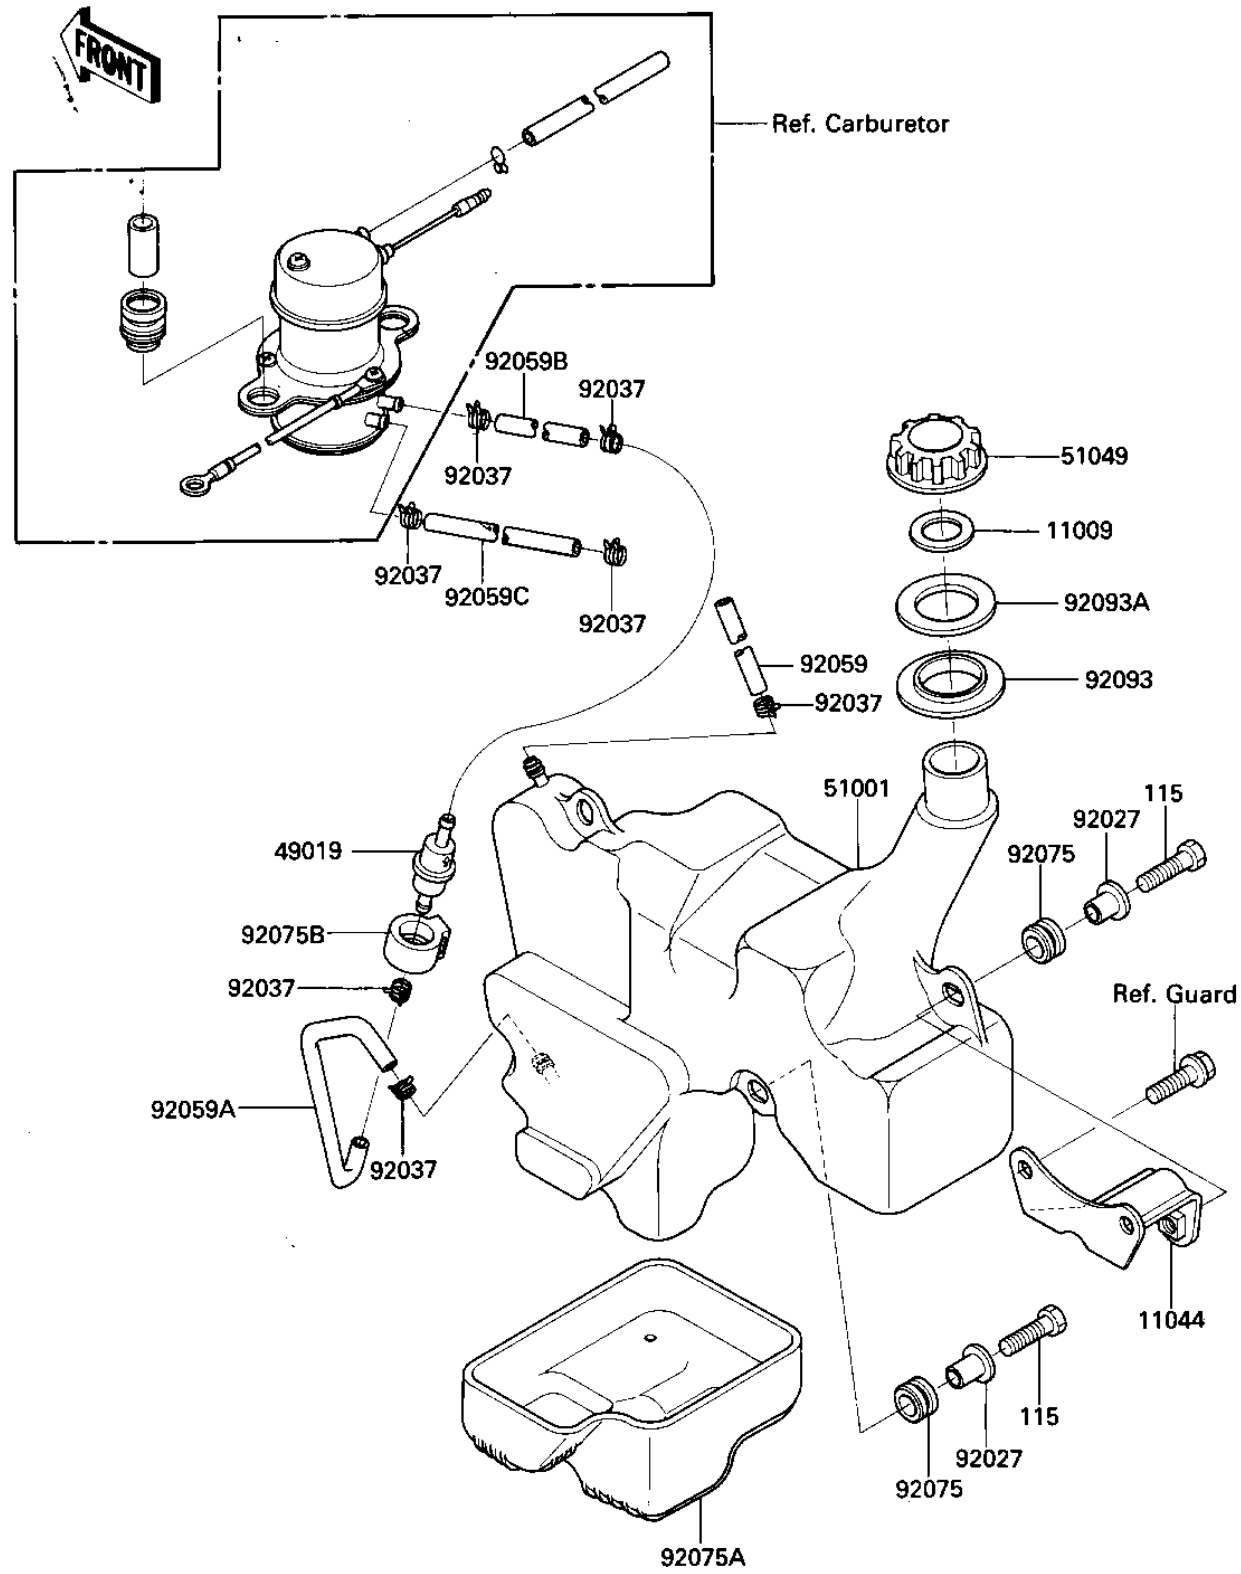

# 1985 Bayou 185 PARTS DIAGRAM

FUEL TANK

F2410-0285

# 1985 Bayou 185 PARTS LIST

## FUEL TANK

ITEM NAME	PART NUMBER	QUANTITY
GASKET,FUEL TANK CAP (Ref # 11009)	11009-3020	1
BRACKET (Ref # 11044)	11043-1876	1
FILTER-FUEL (Ref # 49019)	49019-1053	1
TANK-COMP-FUEL (Ref # 51001)	51001-1192	1
CAP,FUEL TANK (Ref # 51049)	51049-3001	1
COLLAR,FUEL TANK FITT (Ref # 92027)	92027-1134	3
CLAMP (Ref # 92037)	92037-1462	7
TUBE,6.5X11.5X800 (Ref # 92059)	92059-1542	1
TUBE (Ref # 92059A)	92059-1553	1
TUBE (Ref # 92059B)	92059-1554	1
TUBE (Ref # 92059C)	92059-1596	1
DAMPER RUBB TANK FRNT (Ref # 92075)	92075-013	3
DAMPER,FUEL TANK (Ref # 92075A)	92075-1663	1
DAMPER (Ref # 92075B)	92075-1701	1
SEAL,FUEL TANK CAP (Ref # 92093)	92093-1175	1
SEAL,FUEL TANK CAP (Ref # 92093A)	92093-1176	1
BOLT-SMALL-UPSET,8X30 (Ref # 115)	115G0830	3