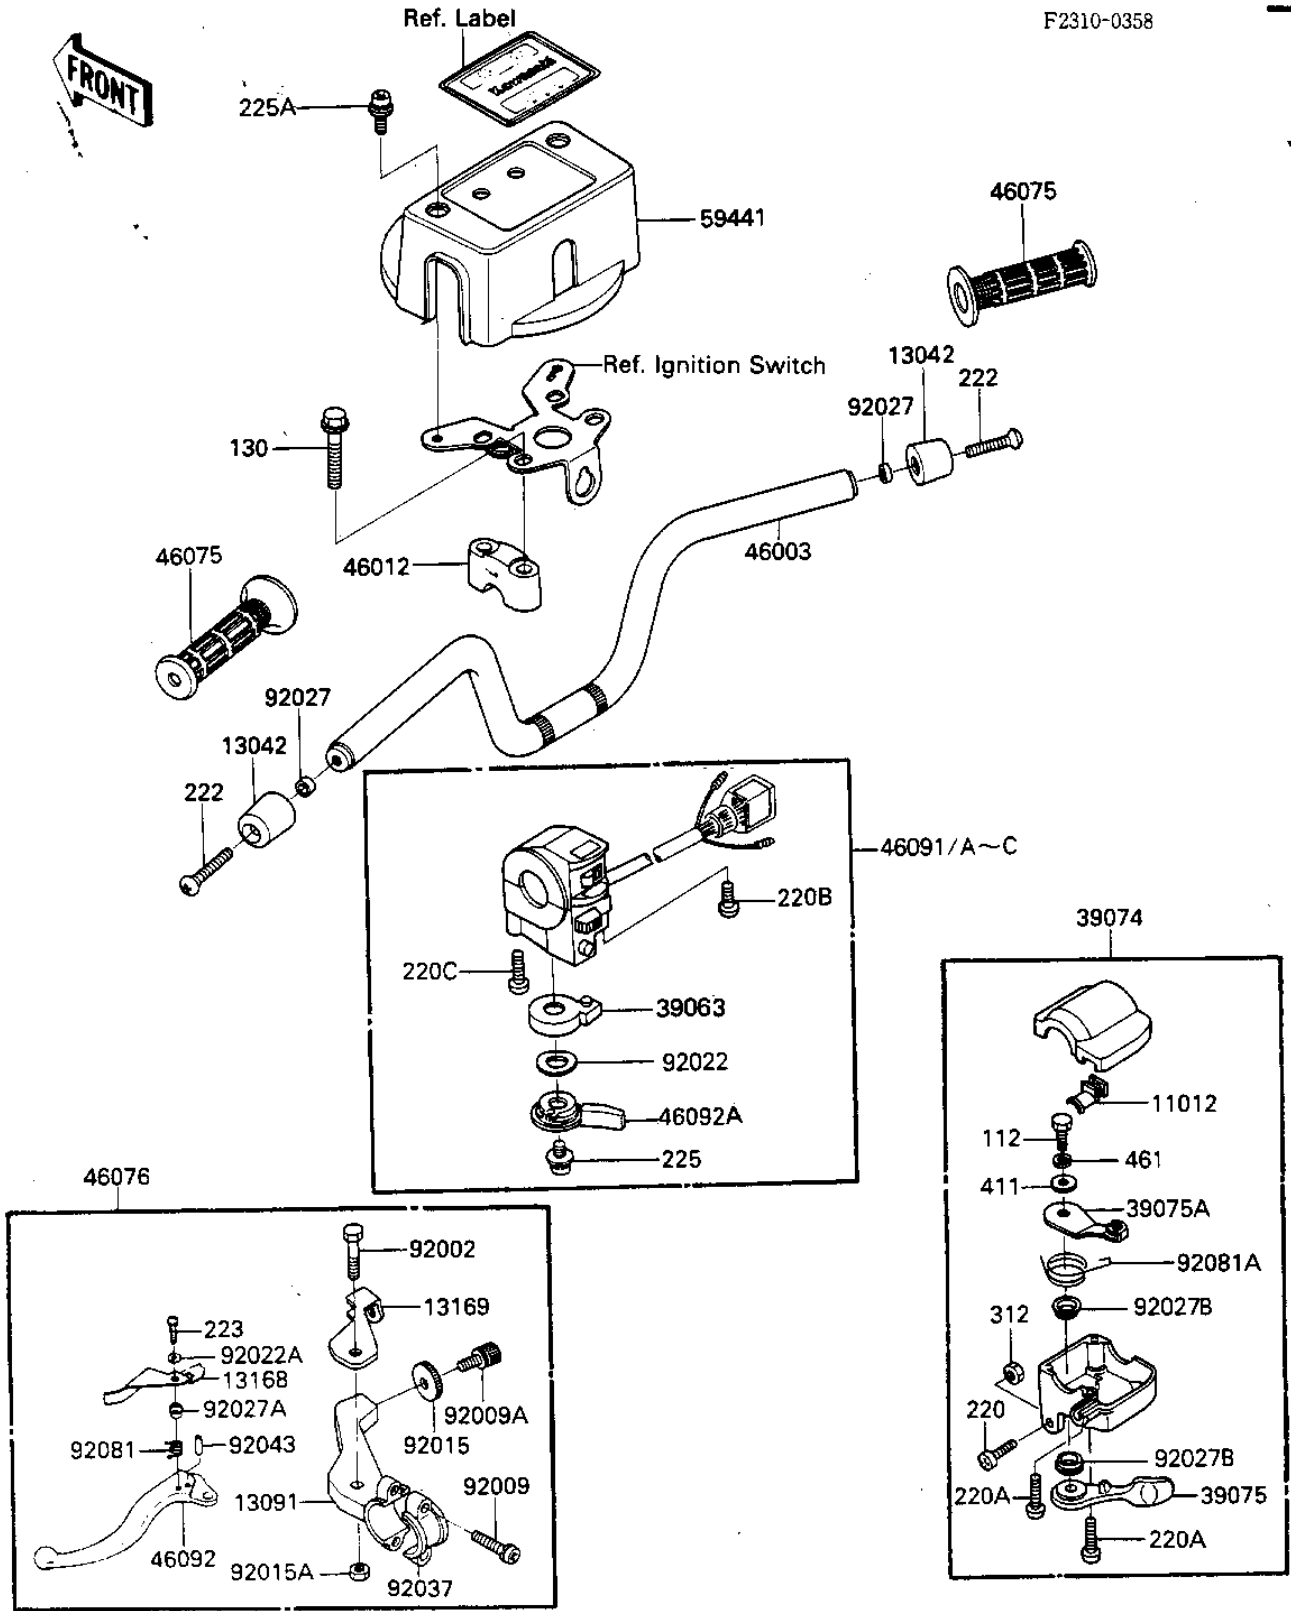

1985 Bayou 185

PARTS DIAGRAM

HANDLEBAR

Kawasaki

Let the Good Times Roll®