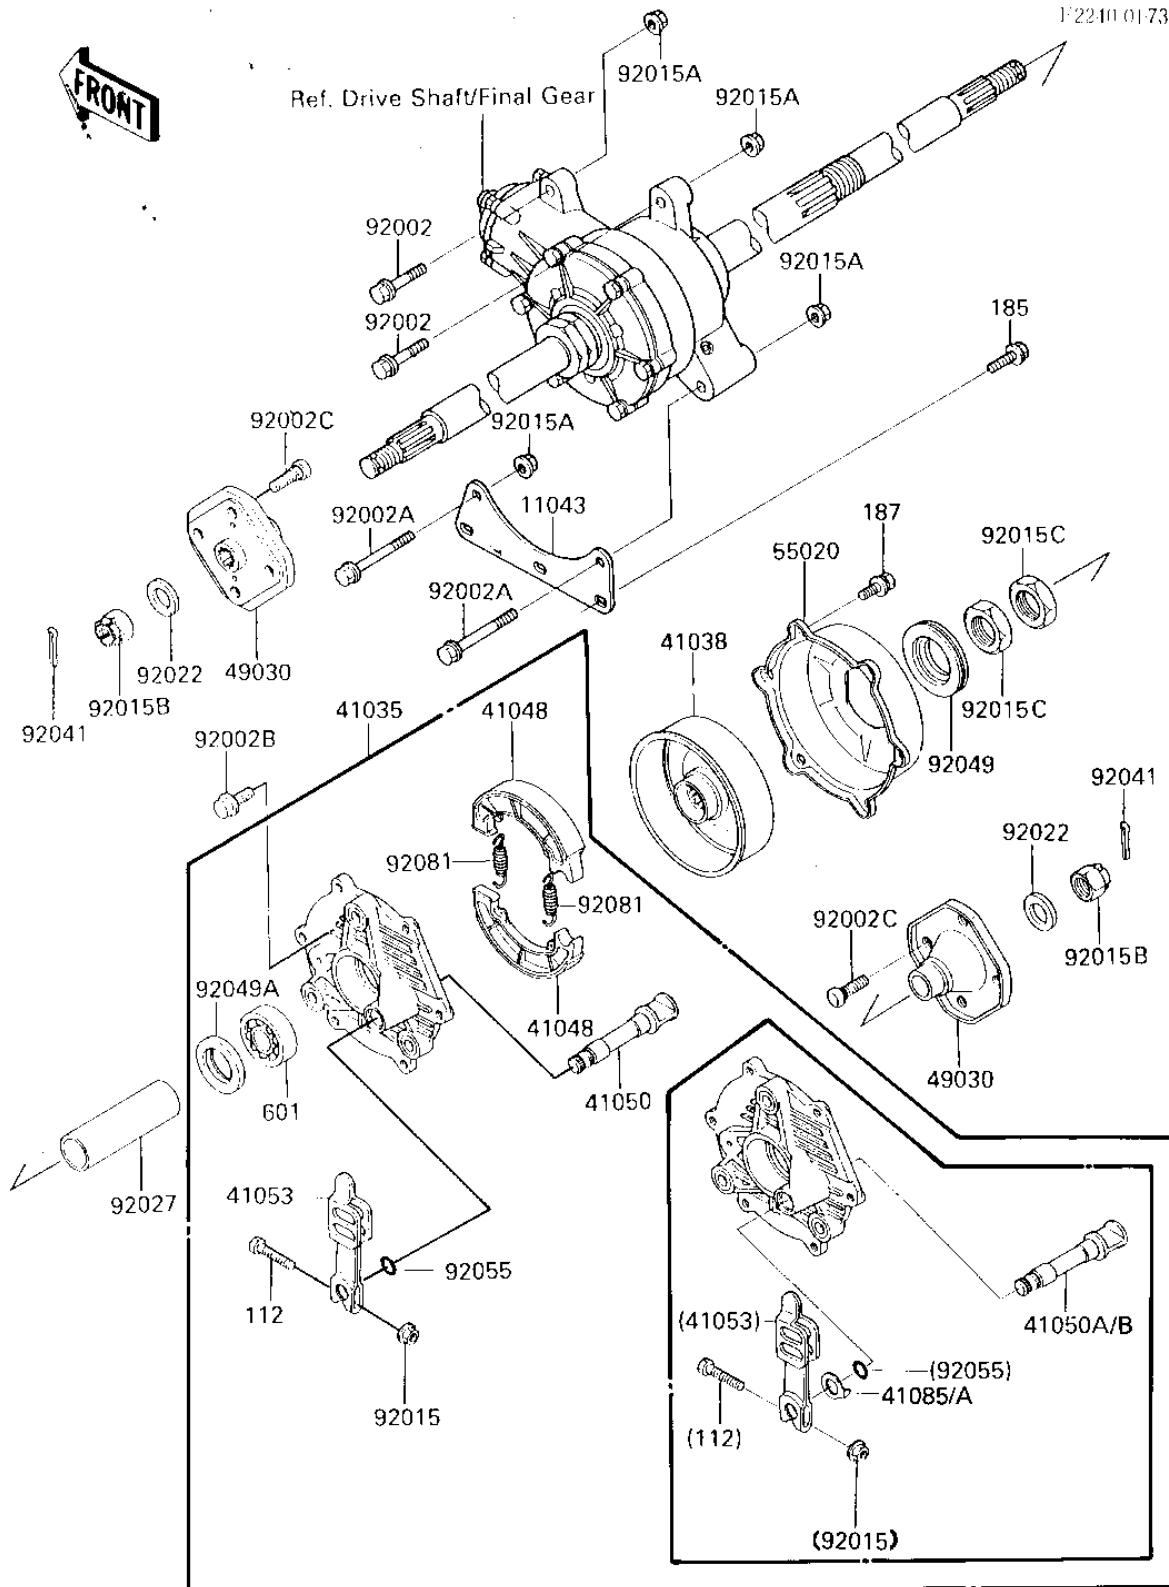

1985 Bayou 185 PARTS DIAGRAM

REAR HUB/BRAKE (F/NO.012887-)

1985 Bayou 185 PARTS LIST

REAR HUB/BRAKE (F/NO.012887-)

ITEM NAME	PART NUMBER	QUANTITY
BRACKET (Ref # 11043)	11043-1550	1
PANEL-ASSY-BRAKE,RR (Ref # 41035)	41035-1246	1
DRUM,RR BRAKE (Ref # 41038)	41038-1163	1
SHOE-BRAKE (Ref # 41048)	41048-1069	2
CAM-BRAKE (Ref # 41050)	41050-1057	1
CAM-BRAKE (Ref # 41050B)	41050-1062	1
LEVER-BRAKE CAM (Ref # 41053)	41053-1056	1
INDICATOR (Ref # 41085A)	41085-1053	1
HUB,RR (Ref # 49030)	49030-1076	2
GUARD,RR BRAKE DRUM (Ref # 55020)	55020-1175	1
BOLT,FLANGED,10X38 (Ref # 92002)	92002-1313	2
BOLT,FLANGED,10X70 (Ref # 92002A)	92002-1315	2
BOLT,FLANGED,10X20 (Ref # 92002B)	92002-1368	3
BOLT,10MM (Ref # 92002C)	92002-1459	8
NUT,6MM (Ref # 92015)	41072-007	1
NUT,FLANGED,10MM (Ref # 92015A)	92015-1428	4
NUT CASTLE,18MM (Ref # 92015B)	42045-018	2
NUT,LOCK,32MM (Ref # 92015C)	92015-1493	2
WASHER,18.3X34X4.5 (Ref # 92022)	92022-1658	2
COLLAR,RR HUB,L=124.5 (Ref # 92027)	92027-1758	1
COTTER,4.0X35 (Ref # 92041)	92041-1053	2
SEAL-OIL,RR BRAKE DRU (Ref # 92049)	92049-1194	1
SEAL-OIL,REAR HUB (Ref # 92049A)	92049-4001	1
RING-O,ID=16.8 (Ref # 92055)	92055-1258	1
SPRING-BRAKE SHOE (Ref # 92081)	42020-004	2
BOLT-UPSET (Ref # 112)	112H0640	1
BOLT-UPSET-WSP-SMALL (Ref # 185)	185H0818	3
BOLT 6X14 (Ref # 187)	187B0614	6
BEARING-BALL (Ref # 601)	601A6007UU	1