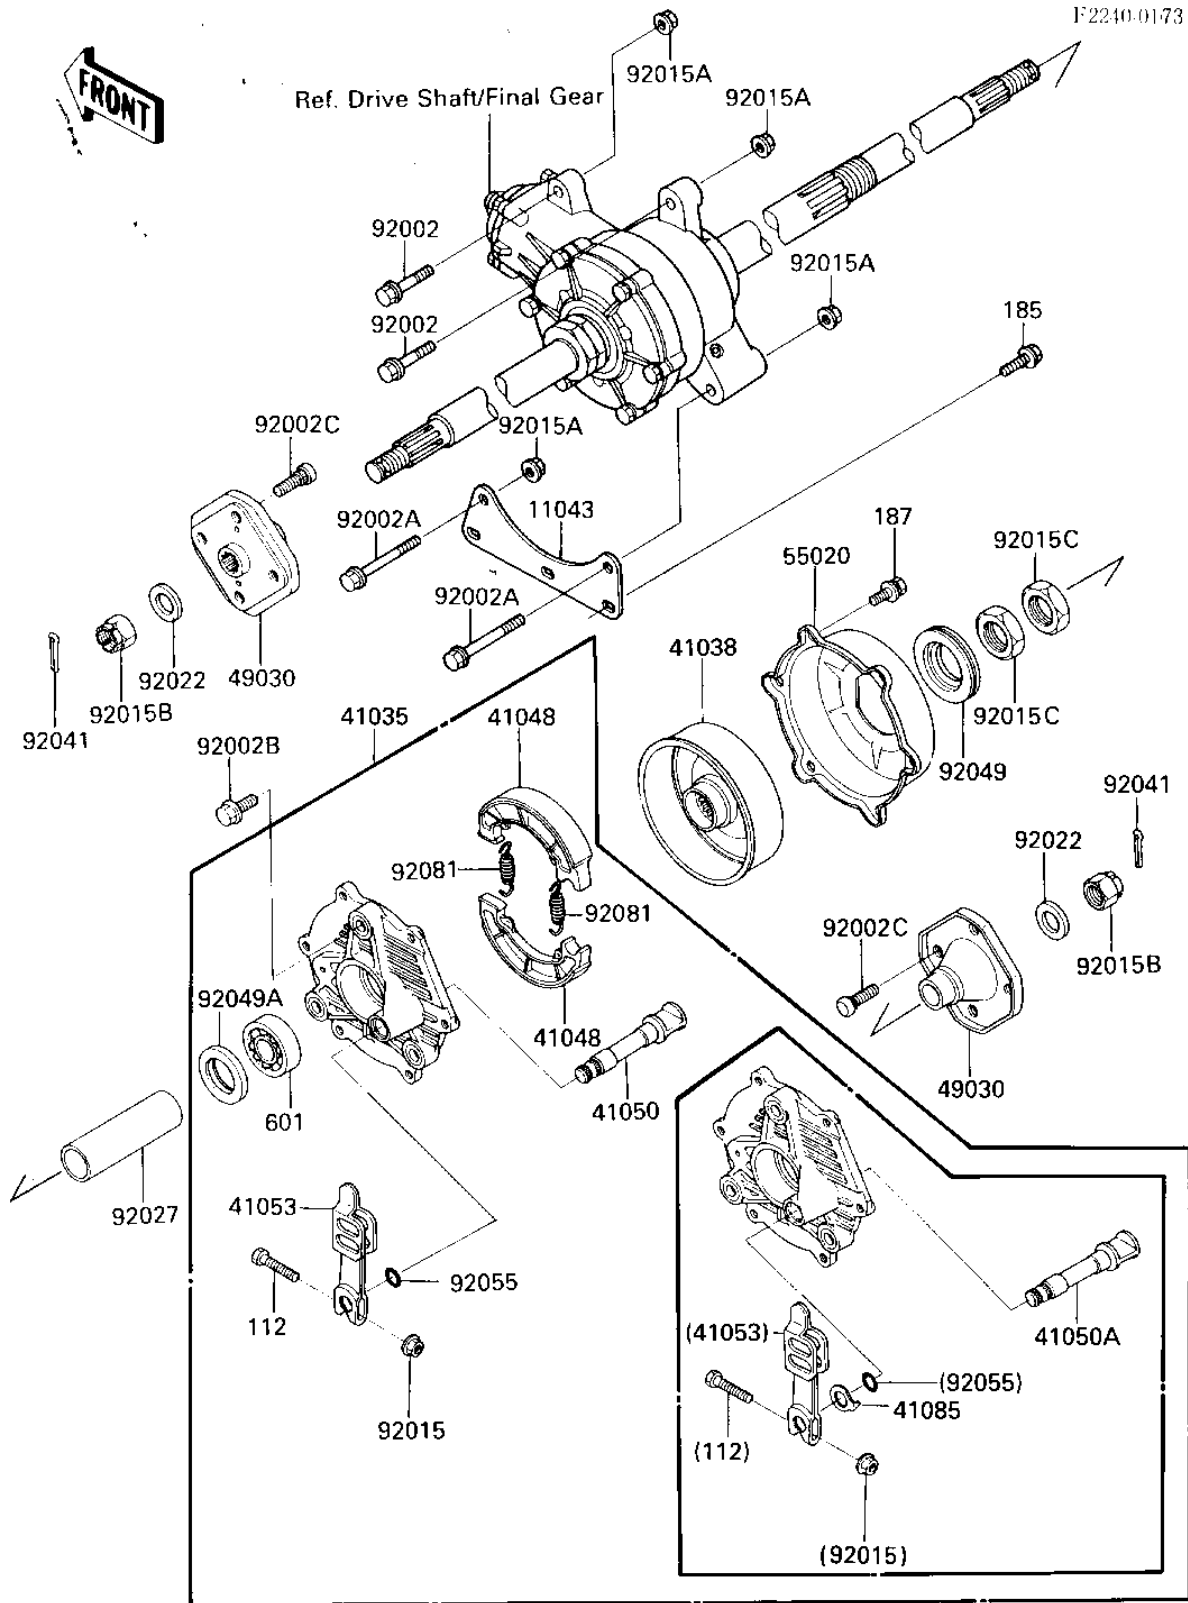

1985 Bayou 185 PARTS DIAGRAM

REAR HUB/BRAKE (-F/NO.012886)

1985 Bayou 185 PARTS LIST

REAR HUB/BRAKE (-F/NO.012886)

ITEM NAME	PART NUMBER	QUANTITY
BRACKET (Ref # 11043)	11043-1550	1
PANEL-ASSY-BRAKE,RR (Ref # 41035)	41035-1246	1
DRUM,RR BRAKE (Ref # 41038)	41038-1120	1
SHOE-BRAKE (Ref # 41048)	41048-1069	2
CAM-BRAKE (Ref # 41050)	41050-1057	1
CAM-BRAKE (Ref # 41050A)	41050-1062	1
LEVER-BRAKE CAM (Ref # 41053)	41053-1056	1
INDICATOR (Ref # 41085)	41085-1053	1
HUB,RR (Ref # 49030)	49030-1065	2
GUARD,RR BRAKE DRUM (Ref # 55020)	55020-1175	1
BOLT,FLANGED,10X38 (Ref # 92002)	92002-1313	2
BOLT,FLANGED,10X70 (Ref # 92002A)	92002-1315	2
BOLT,FLANGED,10X20 (Ref # 92002B)	92002-1368	3
BOLT,10MM (Ref # 92002C)	92002-1459	8
NUT,6MM (Ref # 92015)	41072-007	1
NUT,FLANGED,10MM (Ref # 92015A)	92015-1428	4
NUT CASTLE,18MM (Ref # 92015B)	42045-018	2
NUT,LOCK,32MM (Ref # 92015C)	92015-1493	2
WASHER,18.3X34X4.5 (Ref # 92022)	92022-1658	2
COLLAR,RR HUB,L=124.5 (Ref # 92027)	92027-1758	1
COTTER,4.0X35 (Ref # 92041)	92041-1053	2
SEAL-OIL,RR BRAKE DRU (Ref # 92049)	92049-1194	1
SEAL-OIL,REAR HUB (Ref # 92049A)	92049-4001	1
RING-O,ID=16.8 (Ref # 92055)	92055-1258	1
SPRING-BRAKE SHOE (Ref # 92081)	42020-004	2
BOLT-UPSET (Ref # 112)	112H0640	1
BOLT-UPSET-WSP-SMALL (Ref # 185)	185H0818	3
BOLT 6X14 (Ref # 187)	187B0614	6
BEARING-BALL (Ref # 601)	601A6007UU	1