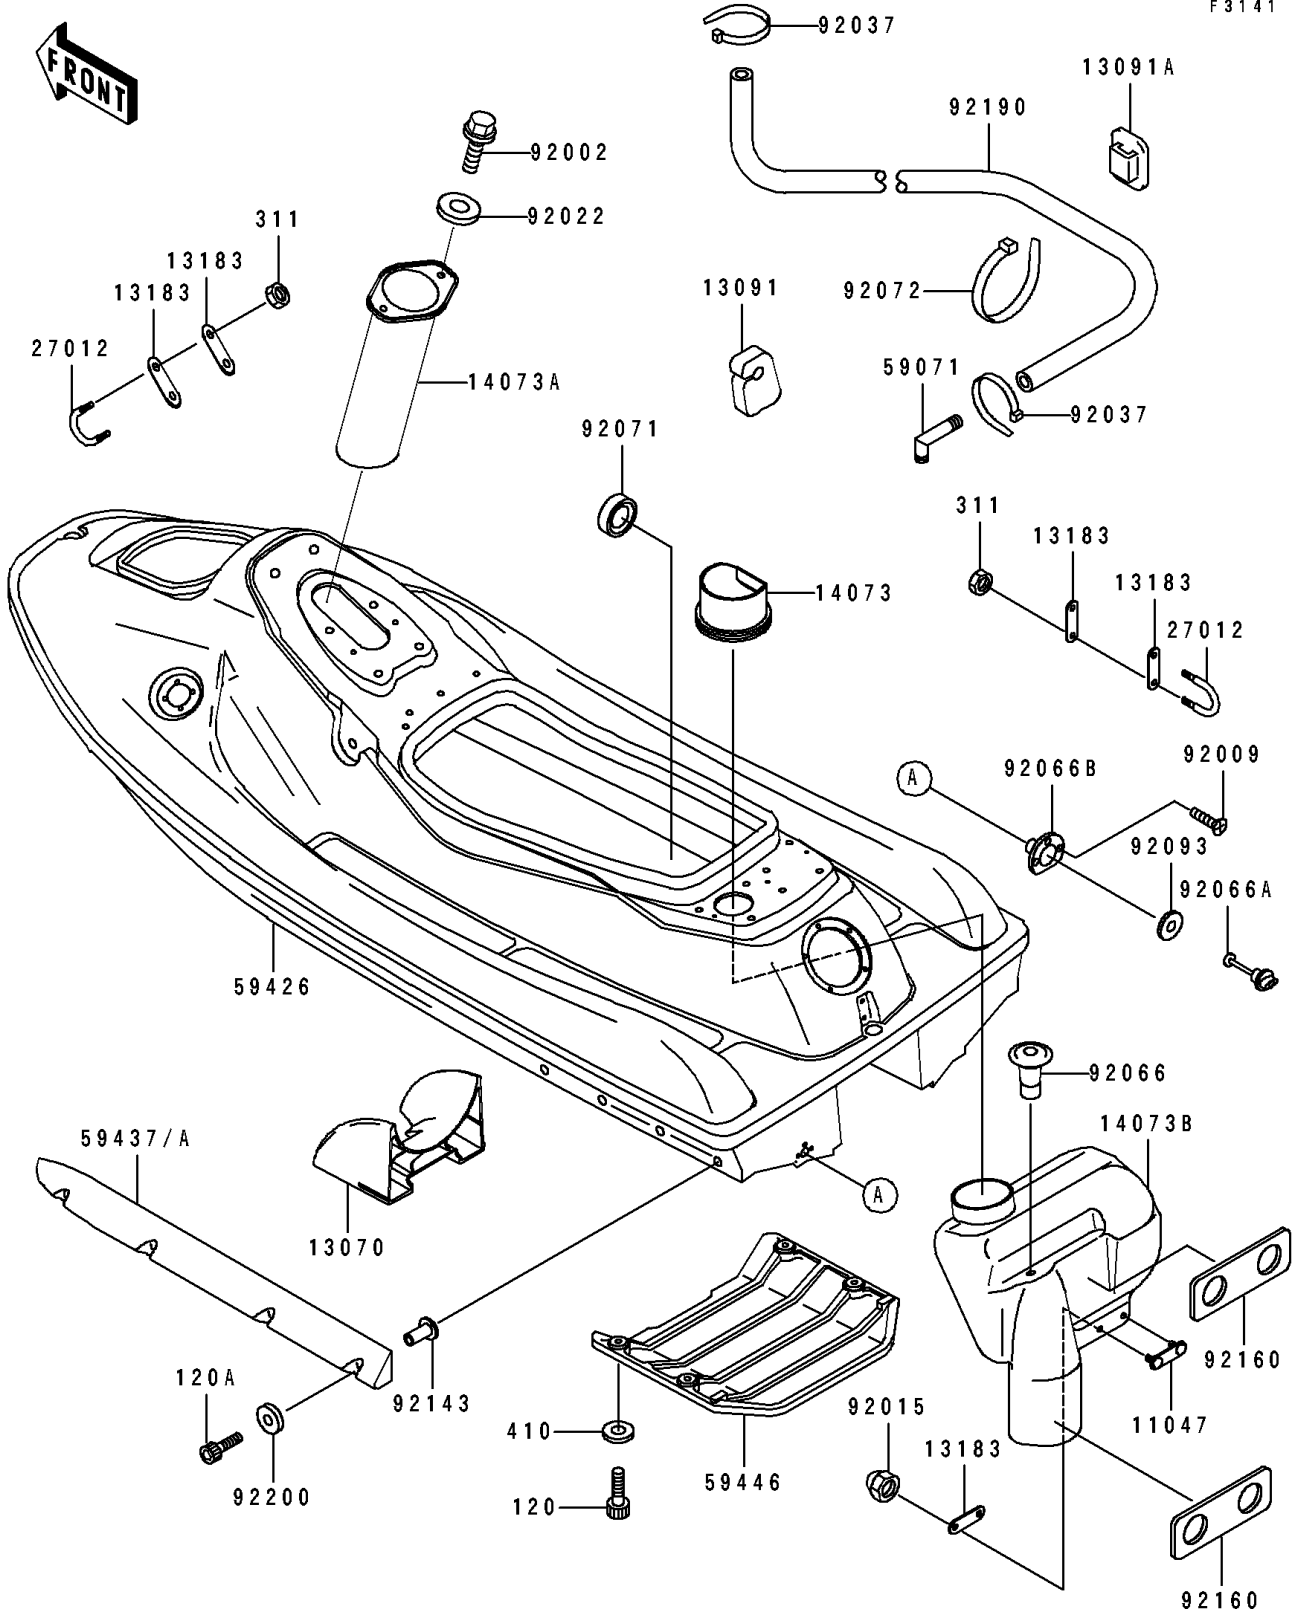

1994 XiR PARTS DIAGRAM

Hull

F3141

1994 XiR PARTS LIST

Hull

ITEM NAME	PART NUMBER	QUANTITY
BRACKET,RR DUCT (Ref # 11047)	11047-3774	1
GUIDE,INTAKE (Ref # 13070)	13070-3708	1
HOLDER (Ref # 13091)	13091-3712	5
HOLDER,BAND (Ref # 13091A)	13091-3764	3
PLATE (Ref # 13183)	13183-3809	5
DUCT,INTAKE (Ref # 14073)	14073-3739	1
DUCT,FR (Ref # 14073A)	14073-3746	1
DUCT,RR,MAIN (Ref # 14073B)	14073-3747	1
HOOK (Ref # 27012)	27012-3761	2
JOINT (Ref # 59071)	59071-3733	1
HULL-COMP,J.WHITE (Ref # 59426)	59426-3823-8C	1
STABILIZER,RH,C.C.BLUE (Ref # 59437)	59437-3704-3E	1
STABILIZER,LH,C.C.BLUE (Ref # 59437A)	59437-3705-3E	1
COVER-JET PUMP (Ref # 59446)	59446-3727	1
BOLT,6X16 (Ref # 92002)	92002-3728	2
SCREW,TAPPING,4X14 (Ref # 92009)	92009-3755	3
NUT,CAP,6MM (Ref # 92015)	92015-3755	2
WASHER,6.5X20X1.5 (Ref # 92022)	92022-3710	2
CLAMP (Ref # 92037)	92037-1173	2
PLUG (Ref # 92066)	92066-3706	1
PLUG,RR,DRAIN (Ref # 92066A)	92066-3744	1
PLUG,RR,DRAIN (Ref # 92066B)	92066-3747	1
GROMMET (Ref # 92071)	92071-3783	1
BAND (Ref # 92072)	92072-3778	3
SEAL (Ref # 92093)	92093-3720	1
COLLAR (Ref # 92143)	92143-3739	8
DAMPER (Ref # 92160)	92160-3722	2
TUBE,5X10X1600 (Ref # 92190)	92190-3926	1
WASHER,6.5X16X1.0 (Ref # 92200)	92200-3712	8

1994 XiR PARTS LIST

Hull

ITEM NAME	PART NUMBER	QUANTITY
BOLT-SOCKET,6X20 (Ref # 120)	120R0620	4
BOLT-SOCKET,6X40 (Ref # 120A)	120R0640	8
NUT-HEX,6MM (Ref # 311)	311R0600	4
WASHER-PLAIN-SMALL,6MM (Ref # 410)	410S0600	4